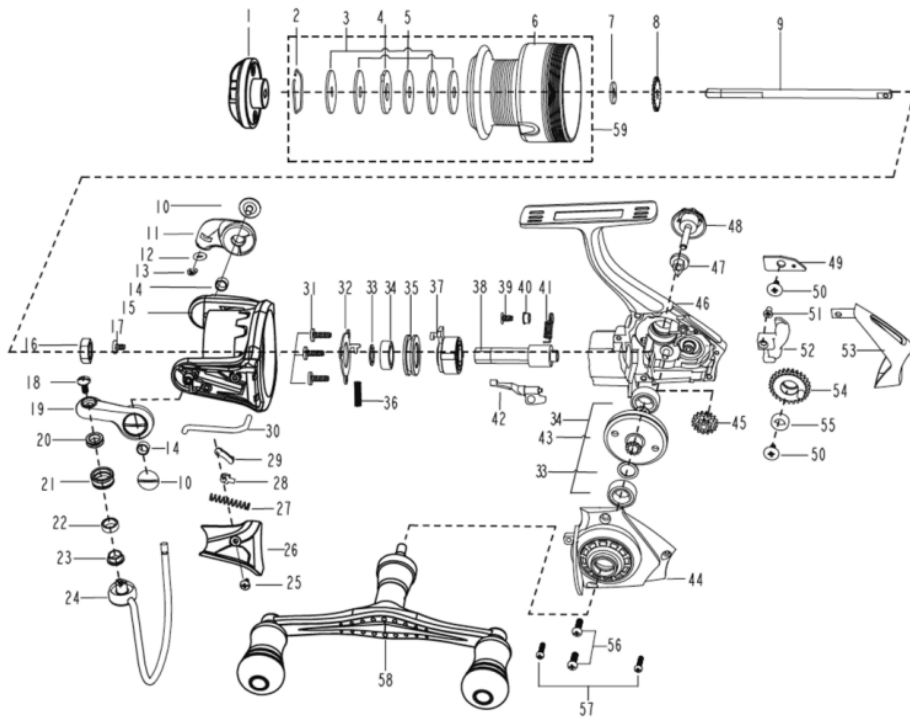

1429989 CARDINAL II

CARDINAL II S2500D

パーツID	パーツ名	価格
1	DRAG KNOB ASSEMBLY	¥500
2	RETAINER RING	¥50
3	WASHER	¥50
4	WASHER	¥50
5	WASHER	¥50
6	SPOOL	¥800
7	WASHER (T=0.5)	¥200
8	CLICK GEAR	¥100
9	MAIN SHAFT	¥500
10	SCREW	¥100
11	BAIL HOLDER	¥300
12	O-RING	¥160
13	E-CLIP	¥160
14	BUSHING	¥160
15	ROTOR	¥900
16	ROTOR NUT	¥100
17	SCREW	¥50
18	SCREW	¥50
19	BAIL ARM	¥300
20	BRASS BUSHING	¥200
21	LINE ROLLER	¥300
22	POM BUSHING	¥160
23	BRASS BUSHING	¥200
24	BAIL ASSEMBLY	¥500
25	SCREW	¥160
26	ROTOR COVER	¥200
27	SPRING	¥50
28	BAIL SLIDER	¥100
29	TRIP LINKAGE	¥160
30	BAIL TRIP LEVER	¥200
31	SCREW	¥50
32	PINION COVER	¥200
33	WASHER	¥50
34	BEARING	¥800
35	BEARING HOLDER	¥400
36	CLUTCH SPRING	¥160
37	CLUTCH ASSEMBLY	¥800
38	PINION	¥500
39	SCREW	¥50
40	BUSHING	¥200
41	CLUTCH SWITCH SPRING	¥160
42	IAR SWITCH	¥200
43	DRIVE GEAR	¥700
44	BODY COVER	¥500
45	REDUCTION GEAR	¥300
46	BODY	¥1,400
47	WASHER	¥100
48	HANDLE CAP	¥300
49	SLIDER RETAINER	¥100
50	SCREW	¥160

パーツID	パーツ名	価格
51	SCREW	¥50
52	SLIDER	¥300
53	REAR COVER	¥400
54	OSCILLATION GEAR	¥300
55	BUSHING	¥200
56	SCREW	¥50
57	SCREW	¥50
58	HANDLE ASSEMBLY	¥2,300
59	SPOOL ASSEMBLY	¥1,500