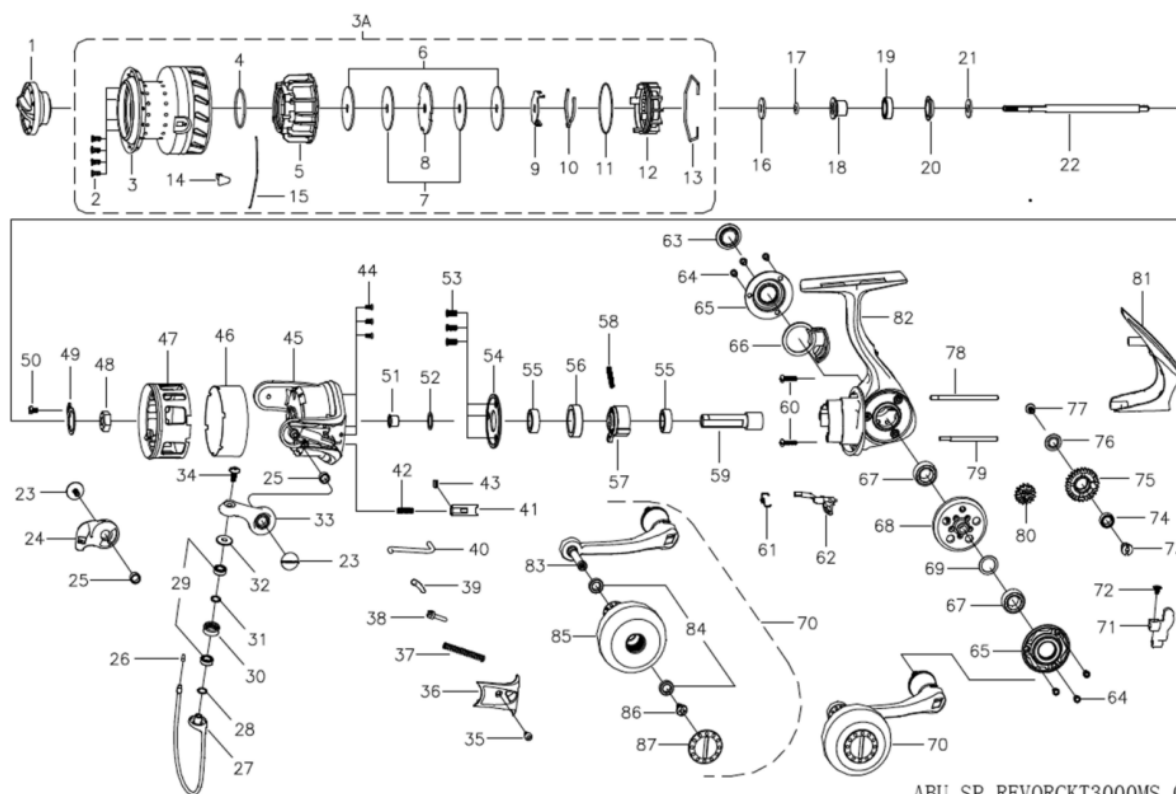

1429995 REVO SPINNING

REVO ROCKET 3000MS

| パーツID | パーツ名 | 価格 |
|-------|------------------------------|--------|
| 1 | 1404795 DRAG KNOB ASSY | ¥2,000 |
| 2 | 1248988 SCREW | ¥200 |
| 3 | 1443329 SPOOL | ¥5,500 |
| 3A | 1443330 SPOOL ASSY | ¥8,500 |
| 4 | 1404799 O-RING | ¥200 |
| 5 | 1404800 SPOOL CORE | ¥600 |
| 6 | 1378763 KEY WASHER | ¥200 |
| 7 | 1409747 DRAG WASHER | ¥300 |
| 8 | 1378764 EARED WASHER | ¥200 |
| 9 | 1378765 SPOOL CLICK RETAINER | ¥200 |
| 10 | 1378766 SPOOL CLICK | ¥200 |
| 11 | 1378767 O-RING | ¥200 |
| 12 | 1409799 SPOOL BOTTOM | ¥300 |
| 13 | 1378769 CLIP | ¥200 |
| 14 | 1378771 LINE CLIP | ¥200 |
| 15 | 1216569 LINE CLIP SPRING | ¥200 |
| 16 | 1378773 SPACE WASHER | ¥200 |
| 17 | 1378774 O-RING | ¥200 |
| 18 | 1378840 BEARING SLEEVE | ¥200 |
| 19 | 1224308 BEARING | ¥600 |
| 20 | 1378841 SEAL | ¥200 |
| 21 | 1378777 SPOOL SHAFT WASHER | ¥200 |
| 22 | 1450233 MAIN SHAFT | ¥1,000 |
| 23 | 1378779 SCREW | ¥200 |
| 24 | 1405574 BAIL HOLDER | ¥400 |
| 25 | 1378781 BUSHING | ¥200 |
| 26 | 1378782 BAIL WIRE UNDERLAY | ¥200 |
| 27 | 1380253 BAIL WIRE | ¥1,200 |
| 28 | 1378784 SHIM | ¥200 |
| 29 | 1380228 BEARING | ¥2,500 |
| 30 | 1378785 LINE ROLLER | ¥400 |
| 31 | 1378786 LINE SLIDER WASHER | ¥200 |
| 32 | 1378846 LINE ROLLER COLLAR | ¥200 |
| 33 | 1405575 BAIL ARM | ¥400 |
| 34 | 1378789 SCREW | ¥200 |
| 35 | 1378790 SCREW | ¥200 |
| 36 | 1404810 BAIL ARM COVER | ¥300 |
| 37 | 1378849 BAIL ARM SPRING | ¥200 |
| 38 | 1378793 SPRING SEAT | ¥200 |
| 39 | 1378794 PIVOT LEVER | ¥300 |
| 40 | 1380255 TRIP PLUNGER | ¥200 |
| 41 | 1378851 ROTOR BRAKE | ¥200 |
| 42 | 1378852 ROTOR BRAKE SPRING | ¥200 |
| 43 | 1378853 RUBBER SLEEVE | ¥200 |
| 44 | 1207341 ROTOR SCREW | ¥200 |
| 45 | 1405584 ROTOR | ¥1,500 |
| 46 | 1443319 CARBON PLATE | ¥600 |
| 47 | 1404813 ROTOR SLEEVE | ¥800 |
| 48 | 1378801 ROTOR NUT | ¥200 |
| 49 | 1378802 ROTOR NUT WASHER | ¥200 |