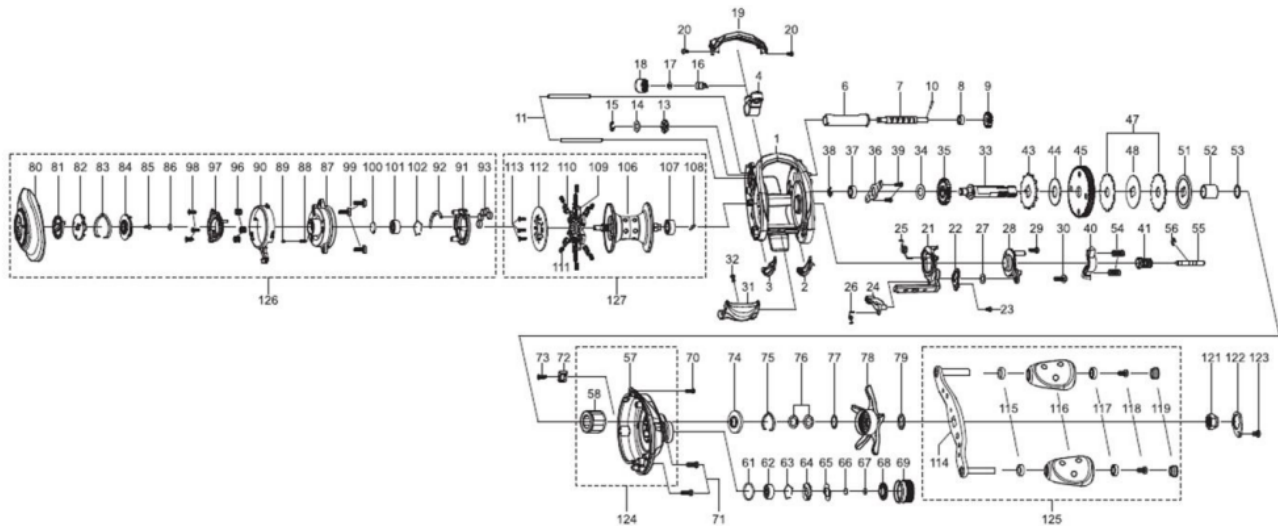

1430427 REVO

REVO SX

Please specify reel model number and number in reel foot when ordering parts.

Ambassadeur REVO4 SX

27 00

パーツID	パーツ名	価格	
1	1457809	FRAME	¥5,000
2	1415607	SLIDE WASHER	¥200
3	1415608	SLIDE WASHER	¥200
4	1452852	LINE GUIDE	¥500
6	1280905	LEVEL WIND TUBE	¥300
7	1280906	WORM SHAFT	¥1,500
8	1125729	BALLBEARING	¥600
9	1125732	WORM SHAFT GEAR	¥100
10	1125733	WORM SHAFT PIN	¥50
11	1452762	LINE GUIDE SHAFT	¥300
13	1313359	WORM SHAFT PIN HOLDER	¥200
14	1185695	WORM SHAFT WASHER	¥160
15	1124201	RETAINER	¥50
16	1125806	PAWL	¥300
17	1116193	WASHER	¥50
18	1129323	LINE GUIDE NUT	¥70
19	1452763	FRONT COVER	¥500
20	1452764	SCREW	¥200
21	1452765	CLUTCH CAM	¥300
22	1415619	LINK PLATE	¥200
23	1415620	SCREW	¥200
24	1289969	KICK LEVER	¥300
25	1452766	CLUTCH SPRING	¥200
26	1125745	KICK LEVER SPRING	¥50
27	1185695	WORM SHAFT WASHER	¥160
28	1415621	CLUTCH PLATE	¥200
29	1415622	SCREW	¥200
30	1380616	SCREW	¥200
31	1452767	THUMB BAR	¥300
32	1252078	SCREW	¥160
33	1452768	MAIN GEAR SHAFT	¥1,000
34	1125747	WASHER	¥50
35	1251634	LEVEL WIND GEAR	¥160
36	1281130	MAIN GEAR SHAFT PLATE	¥200
37	1187625	SPOOL BALL BEARING	¥800
38	1124201	RETAINER	¥50
39	1372152	SCREW	¥200
40	1281131	YOKE	¥200
41	1452853	PINION	¥1,000
43	1452769	RATCHET	¥200
44	1452770	DRAG WASHER	¥300
45	1452854	MAIN GEAR	¥2,500
47	1452855	DRAG WASHER	¥500
48	1452856	DRAG WASHER	¥200
51	1452857	PRESSURE WASHER	¥200
52	1257782	SLEEVE	¥200
53	1452773	WASHER	¥200
54	1116237	YOKE SPRING	¥50
55	1125766	PINION SHAFT	¥500
56	1116226	RETAINER	¥50