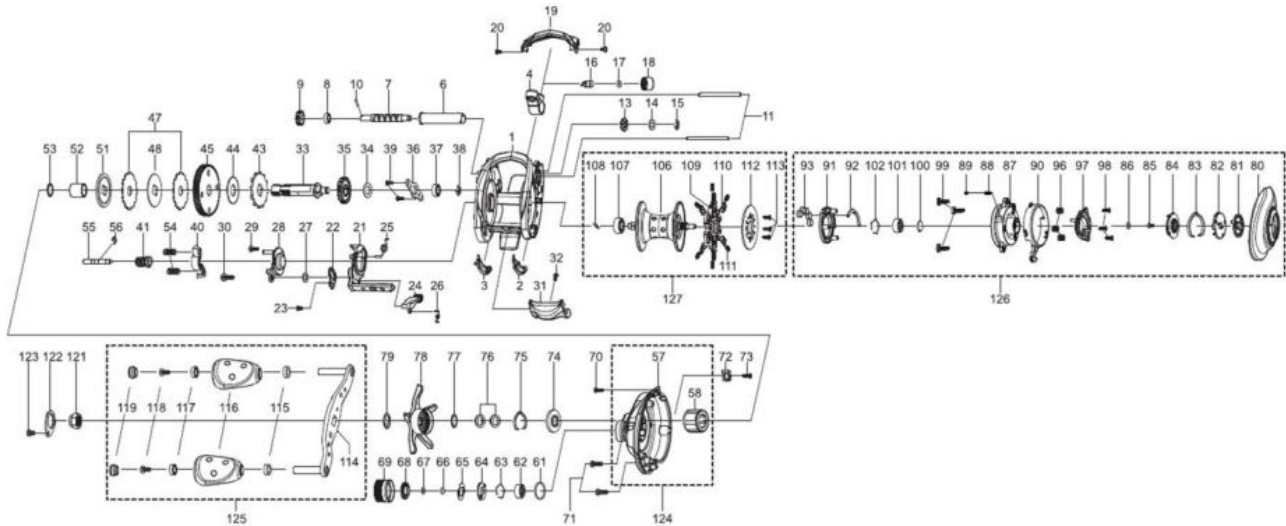

1430428 REVO

REVO SX-L

Please specify reel model number and number in reel foot when ordering parts.

Ambassadeur REVO4 SX-L 27 00

パーツID	パーツ名	価格
1	1457810 FRAME	¥5,000
2	1415607 SLIDE WASHER	¥200
3	1415608 SLIDE WASHER	¥200
4	1452852 LINE GUIDE	¥500
6	1280905 LEVEL WIND TUBE	¥300
7	1280906 WORM SHAFT	¥1,500
8	1125729 BALLBEARING	¥600
9	1125732 WORM SHAFT GEAR	¥100
10	1125733 WORM SHAFT PIN	¥50
11	1452762 LINE GUIDE SHAFT	¥300
13	1313359 WORM SHAFT PIN HOLDER	¥200
14	1185695 WORM SHAFT WASHER	¥160
15	1124201 RETAINER	¥50
16	1125806 PAWL	¥300
17	1116193 WASHER	¥50
18	1129323 LINE GUIDE NUT	¥70
19	1452808 FRONT COVER	¥500
20	1452764 SCREW	¥200
21	1452809 CLUTCH CAM	¥300
22	1415619 LINK PLATE	¥200
23	1415620 SCREW	¥200
24	1289971 KICK LEVER	¥300
25	1452810 CLUTCH SPRING	¥200
26	1127701 KICK LEVER SPRING	¥50
27	1185695 WORM SHAFT WASHER	¥160
28	1415661 CLUTCH PLATE	¥200
29	1415622 SCREW	¥200
30	1380616 SCREW	¥200
31	1452767 THUMB BAR	¥300
32	1252078 SCREW	¥160
33	1452811 MAIN GEAR SHAFT	¥1,000
34	1125747 WASHER	¥50
35	1251634 LEVEL WIND GEAR	¥160
36	1281130 MAIN GEAR SHAFT PLATE	¥200
37	1187625 SPOOL BALL BEARING	¥800
38	1124201 RETAINER	¥50
39	1372152 SCREW	¥200
40	1281235 YOKE	¥200
41	1452879 PINION	¥1,000
43	1452769 RATCHET	¥200
44	1452770 DRAG WASHER	¥100
45	1452880 MAIN GEAR	¥2,500
47	1452855 DRAG WASHER	¥500
48	1452856 DRAG WASHER	¥200
51	1452857 PRESSURE WASHER	¥200
52	1257782 SLEEVE	¥200
53	1452773 WASHER	¥200
54	1116237 YOKE SPRING	¥50
55	1125766 PINION SHAFT	¥500
56	1116226 RETAINER	¥50