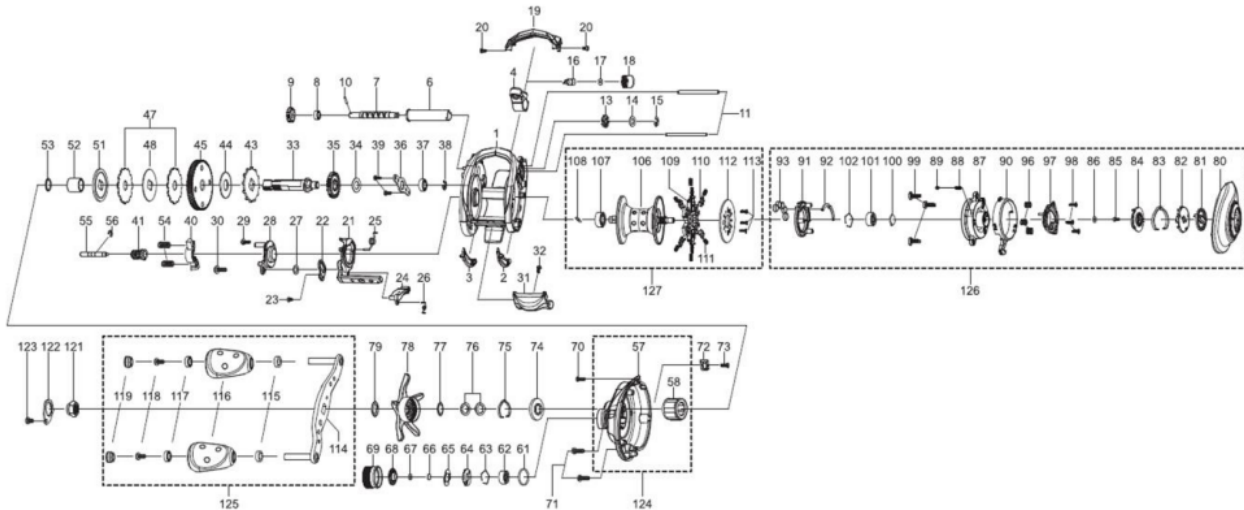

1430430 REVO

REVO SX-HS-L

Please specify reel model number and number in reel foot when ordering parts.

Ambassadeur REVO4 SX-HS-L 27 00

パーツID	パーツ名	価格	
1	1457810	FRAME	¥5,000
2	1415607	SLIDE WASHER	¥200
3	1415608	SLIDE WASHER	¥200
4	1452852	LINE GUIDE	¥500
6	1280905	LEVEL WIND TUBE	¥300
7	1280906	WORM SHAFT	¥1,500
8	1125729	BALLBEARING	¥600
9	1125732	WORM SHAFT GEAR	¥100
10	1125733	WORM SHAFT PIN	¥50
11	1452762	LINE GUIDE SHAFT	¥300
13	1313359	WORM SHAFT PIN HOLDER	¥200
14	1185695	WORM SHAFT WASHER	¥160
15	1124201	RETAINER	¥50
16	1125806	PAWL	¥300
17	1116193	WASHER	¥50
18	1129323	LINE GUIDE NUT	¥70
19	1452808	FRONT COVER	¥500
20	1452764	SCREW	¥200
21	1452809	CLUTCH CAM	¥300
22	1415619	LINK PLATE	¥200
23	1415620	SCREW	¥200
24	1289971	KICK LEVER	¥300
25	1452810	CLUTCH SPRING	¥200
26	1127701	KICK LEVER SPRING	¥50
27	1185695	WORM SHAFT WASHER	¥160
28	1415661	CLUTCH PLATE	¥200
29	1415622	SCREW	¥200
30	1380616	SCREW	¥200
31	1452767	THUMB BAR	¥300
32	1252078	SCREW	¥160
33	1452811	MAIN GEAR SHAFT	¥1,000
34	1125747	WASHER	¥50
35	1251634	LEVEL WIND GEAR	¥160
36	1281130	MAIN GEAR SHAFT PLATE	¥200
37	1187625	SPOOL BALL BEARING	¥800
38	1124201	RETAINER	¥50
39	1372152	SCREW	¥200
40	1281235	YOKE	¥200
41	1452886	PINION	¥1,000
43	1452769	RATCHET	¥200
44	1452770	DRAG WASHER	¥300
45	1452887	MAIN GEAR	¥2,500
47	1452855	DRAG WASHER	¥500
48	1452856	DRAG WASHER	¥200
51	1452857	PRESSURE WASHER	¥200
52	1257782	SLEEVE	¥200
53	1452773	WASHER	¥200
54	1116237	YOKE SPRING	¥50
55	1125766	PINION SHAFT	¥500
56	1116226	RETAINER	¥50