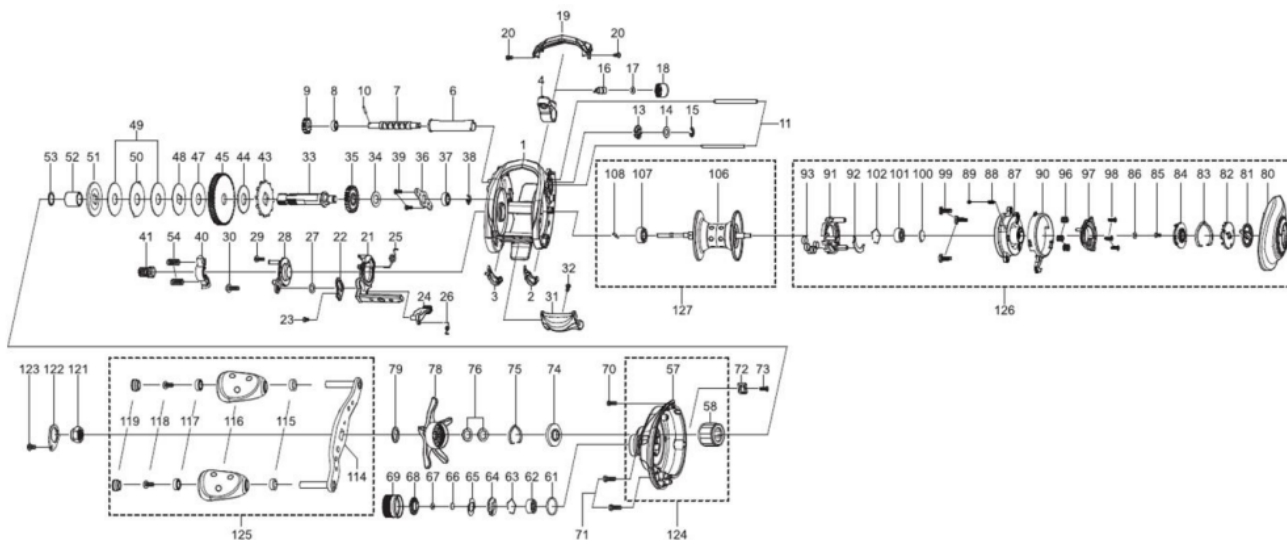

1430436 REVO

REVO X-L

Please specify reel model number and number in reel foot when ordering parts.

Ambassadeur REVO4 X-L

27 00

パーツID	パーツ名	価格	
1	1452807	FRAME	¥5,000
2	1415607	SLIDE WASHER	¥200
3	1415608	SLIDE WASHER	¥200
4	1452761	LINE GUIDE	¥500
6	1280905	LEVEL WIND TUBE	¥300
7	1280906	WORM SHAFT	¥1,500
8	1125729	BALLBEARING	¥600
9	1125732	WORM SHAFT GEAR	¥100
10	1125733	WORM SHAFT PIN	¥50
11	1452762	LINE GUIDE SHAFT	¥300
13	1313359	WORM SHAFT PIN HOLDER	¥200
14	1185695	WORM SHAFT WASHER	¥160
15	1124201	RETAINER	¥50
16	1125806	PAWL	¥300
17	1116193	WASHER	¥50
18	1129323	LINE GUIDE NUT	¥70
19	1452808	FRONT COVER	¥500
20	1452764	SCREW	¥200
21	1452809	CLUTCH CAM	¥300
22	1415619	LINK PLATE	¥200
23	1415620	SCREW	¥200
24	1289971	KICK LEVER	¥300
25	1452810	CLUTCH SPRING	¥200
26	1127701	KICK LEVER SPRING	¥50
27	1185695	WORM SHAFT WASHER	¥160
28	1415661	CLUTCH PLATE	¥200
29	1415622	SCREW	¥200
30	1380616	SCREW	¥200
31	1452767	THUMB BAR	¥300
32	1252078	SCREW	¥160
33	1452811	MAIN GEAR SHAFT	¥1,000
34	1125747	WASHER	¥50
35	1251634	LEVEL WIND GEAR	¥160
36	1281130	MAIN GEAR SHAFT PLATE	¥200
37	1187625	SPOOL BALL BEARING	¥800
38	1124201	RETAINER	¥50
39	1372152	SCREW	¥200
40	1281235	YOKE	¥200
41	1452820	PINION	¥1,000
43	1452769	RATCHET	¥200
44	1452770	DRAG WASHER	¥300
45	1452821	MAIN GEAR	¥2,000
47	1125760	DRAG WASHER	¥200
48	1125761	D-WASHER	¥150
49	1214279	DRAG WASHER	¥300
50	1125762	EAR WASHER	¥150
51	1452772	PRESSURE WASHER	¥200
52	1257782	SLEEVE	¥200
53	1452773	WASHER	¥200
54	1116237	YOKE SPRING	¥50