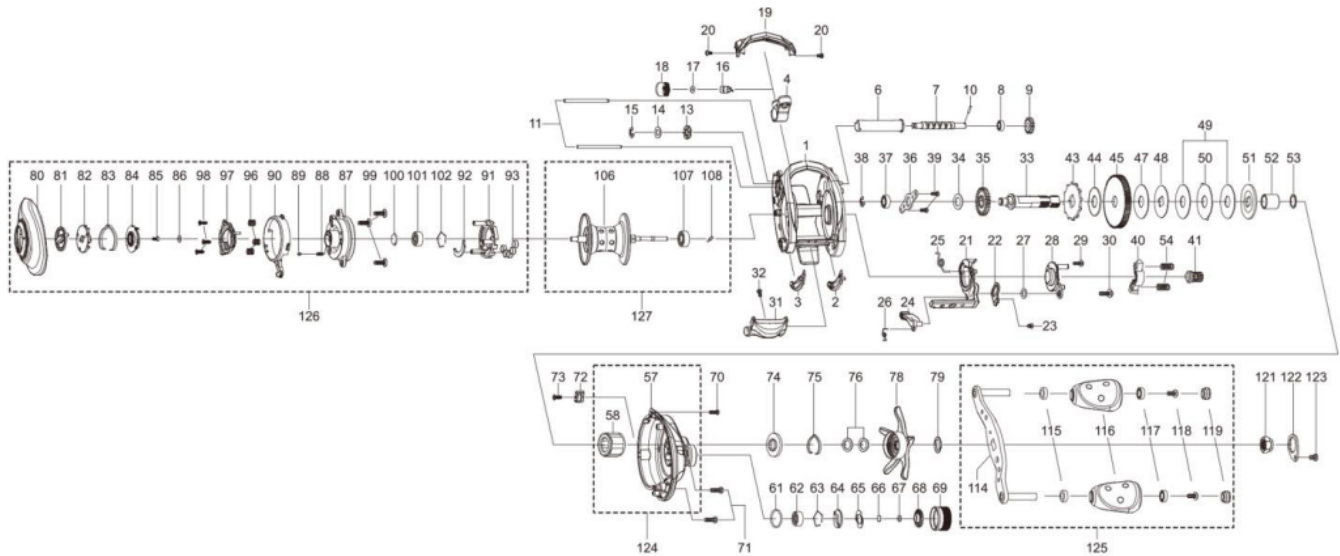

1430437 REVO

REVO X-HS

Please specify reel model number and number in reel foot when ordering parts.

Ambassadeur REVO4 X-HS

27 00

パーツID	パーツ名	価格	
1	1452760	FRAME	¥5,000
2	1415607	SLIDE WASHER	¥200
3	1415608	SLIDE WASHER	¥200
4	1452761	LINE GUIDE	¥500
6	1280905	LEVEL WIND TUBE	¥300
7	1280906	WORM SHAFT	¥1,500
8	1125729	BALLBEARING	¥600
9	1125732	WORM SHAFT GEAR	¥100
10	1125733	WORM SHAFT PIN	¥50
11	1452762	LINE GUIDE SHAFT	¥300
13	1313359	WORM SHAFT PIN HOLDER	¥200
14	1185695	WORM SHAFT WASHER	¥160
15	1124201	RETAINER	¥50
16	1125806	PAWL	¥300
17	1116193	WASHER	¥50
18	1129323	LINE GUIDE NUT	¥70
19	1452763	FRONT COVER	¥500
20	1452764	SCREW	¥200
21	1452765	CLUTCH CAM	¥300
22	1415619	LINK PLATE	¥200
23	1415620	SCREW	¥200
24	1289969	KICK LEVER	¥300
25	1452766	CLUTCH SPRING	¥200
26	1125745	KICK LEVER SPRING	¥50
27	1185695	WORM SHAFT WASHER	¥160
28	1415621	CLUTCH PLATE	¥200
29	1415622	SCREW	¥200
30	1380616	SCREW	¥200
31	1452767	THUMB BAR	¥300
32	1252078	SCREW	¥160
33	1452768	MAIN GEAR SHAFT	¥1,000
34	1125747	WASHER	¥50
35	1251634	LEVEL WIND GEAR	¥160
36	1281130	MAIN GEAR SHAFT PLATE	¥200
37	1187625	SPOOL BALL BEARING	¥800
38	1124201	RETAINER	¥50
39	1372152	SCREW	¥200
40	1281131	YOKE	¥200
41	1452802	PINION	¥1,000
43	1452769	RATCHET	¥200
44	1452770	DRAG WASHER	¥300
45	1452803	MAIN GEAR	¥2,000
47	1125760	DRAG WASHER	¥200
48	1125761	D-WASHER	¥150
49	1214279	DRAG WASHER	¥300
50	1125762	EAR WASHER	¥150
51	1452772	PRESSURE WASHER	¥200
52	1257782	SLEEVE	¥200
53	1452773	WASHER	¥200
54	1116237	YOKE SPRING	¥50