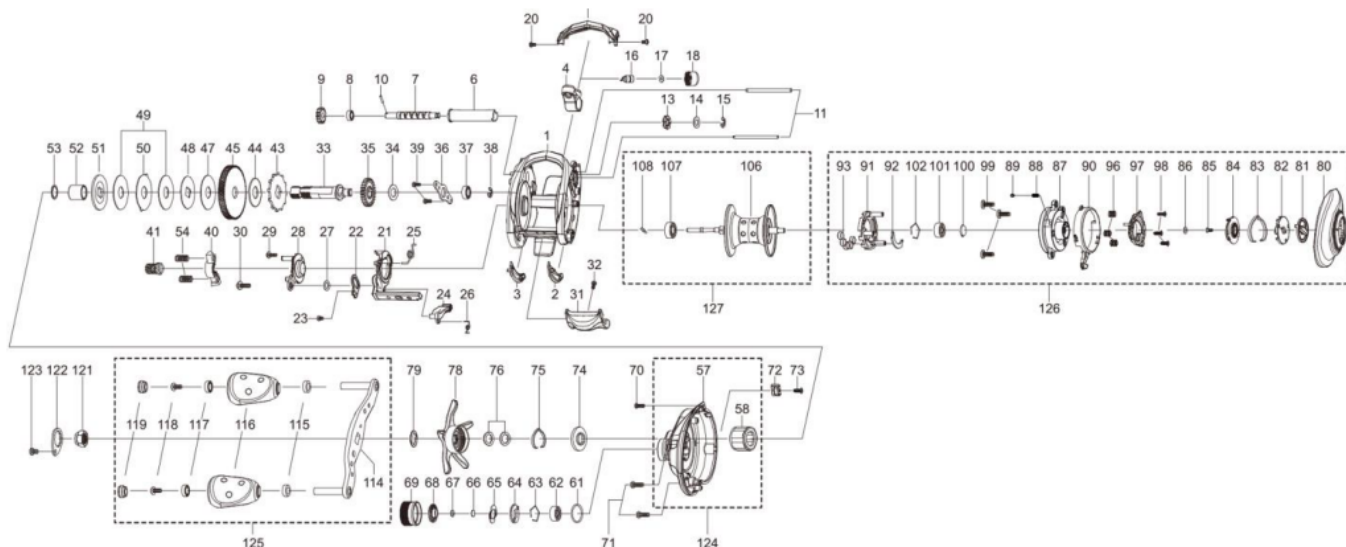

1430438 REVO

REVO X-HS-L

Please specify reel model number and number in reel foot when ordering parts.

Ambassadeur REVO4 X-HS-L 27 00

パーツID	パーツ名	価格	
1	1452807	FRAME	¥5,000
2	1415607	SLIDE WASHER	¥200
3	1415608	SLIDE WASHER	¥200
4	1452761	LINE GUIDE	¥500
6	1280905	LEVEL WIND TUBE	¥300
7	1280906	WORM SHAFT	¥1,500
8	1125729	BALLBEARING	¥600
9	1125732	WORM SHAFT GEAR	¥100
10	1125733	WORM SHAFT PIN	¥50
11	1452762	LINE GUIDE SHAFT	¥300
13	1313359	WORM SHAFT PIN HOLDER	¥200
14	1185695	WORM SHAFT WASHER	¥160
15	1124201	RETAINER	¥50
16	1125806	PAWL	¥300
17	1116193	WASHER	¥50
18	1129323	LINE GUIDE NUT	¥70
19	1452808	FRONT COVER	¥500
20	1452764	SCREW	¥200
21	1452809	CLUTCH CAM	¥300
22	1415619	LINK PLATE	¥200
23	1415620	SCREW	¥200
24	1289971	KICK LEVER	¥300
25	1452810	CLUTCH SPRING	¥200
26	1127701	KICK LEVER SPRING	¥50
27	1185695	WORM SHAFT WASHER	¥160
28	1415661	CLUTCH PLATE	¥200
29	1415622	SCREW	¥200
30	1380616	SCREW	¥200
31	1452767	THUMB BAR	¥300
32	1252078	SCREW	¥160
33	1452811	MAIN GEAR SHAFT	¥1,000
34	1125747	WASHER	¥50
35	1251634	LEVEL WIND GEAR	¥160
36	1281130	MAIN GEAR SHAFT PLATE	¥200
37	1187625	SPOOL BALL BEARING	¥800
38	1124201	RETAINER	¥50
39	1372152	SCREW	¥200
40	1281235	YOKE	¥200
41	1452825	PINION	¥1,000
43	1452769	RATCHET	¥200
44	1452770	DRAG WASHER	¥100
45	1452826	MAIN GEAR	¥2,000
47	1125760	DRAG WASHER	¥200
48	1125761	D-WASHER	¥150
49	1214279	DRAG WASHER	¥300
50	1125762	EAR WASHER	¥150
51	1452772	PRESSURE WASHER	¥200
52	1257782	SLEEVE	¥200
53	1452773	WASHER	¥200
54	1116237	YOKE SPRING	¥50