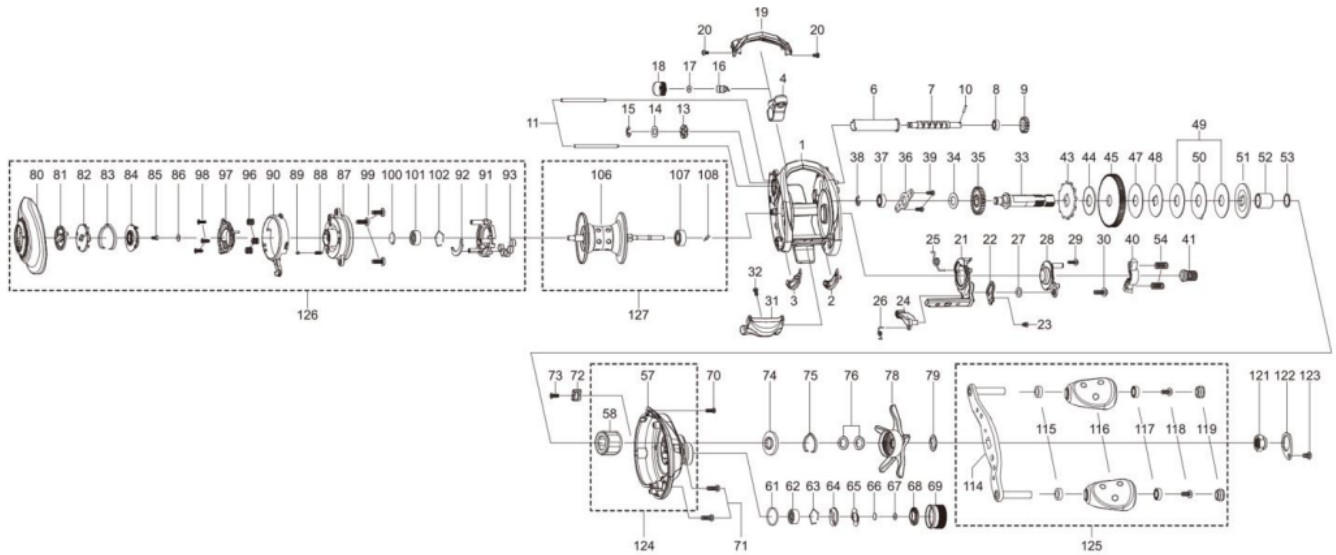

1430439 REVO

REVO X-W

Please specify reel model number and number in reel foot when ordering parts.

Ambassadeur REVO4 X-W

27 00

パーツID	パーツ名	価格	
1	1452760	FRAME	¥5,000
2	1415607	SLIDE WASHER	¥200
3	1415608	SLIDE WASHER	¥200
4	1452761	LINE GUIDE	¥500
6	1280905	LEVEL WIND TUBE	¥300
7	1280906	WORM SHAFT	¥1,500
8	1125729	BALLBEARING	¥600
9	1125732	WORM SHAFT GEAR	¥100
10	1125733	WORM SHAFT PIN	¥50
11	1452762	LINE GUIDE SHAFT	¥300
13	1313359	WORM SHAFT PIN HOLDER	¥200
14	1185695	WORM SHAFT WASHER	¥160
15	1124201	RETAINER	¥50
16	1125806	PAWL	¥300
17	1116193	WASHER	¥50
18	1129323	LINE GUIDE NUT	¥70
19	1452763	FRONT COVER	¥500
20	1452764	SCREW	¥200
21	1452765	CLUTCH CAM	¥300
22	1415619	LINK PLATE	¥200
23	1415620	SCREW	¥200
24	1289969	KICK LEVER	¥300
25	1452766	CLUTCH SPRING	¥200
26	1125745	KICK LEVER SPRING	¥50
27	1185695	WORM SHAFT WASHER	¥160
28	1415621	CLUTCH PLATE	¥200
29	1415622	SCREW	¥200
30	1380616	SCREW	¥200
31	1452767	THUMB BAR	¥300
32	1252078	SCREW	¥160
33	1452768	MAIN GEAR SHAFT	¥1,000
34	1125747	WASHER	¥50
35	1251634	LEVEL WIND GEAR	¥160
36	1281130	MAIN GEAR SHAFT PLATE	¥200
37	1187625	SPOOL BALL BEARING	¥800
38	1124201	RETAINER	¥50
39	1372152	SCREW	¥200
40	1281131	YOKE	¥200
41	1281203	PINION	¥1,000
43	1452769	RATCHET	¥200
44	1452770	DRAG WASHER	¥300
45	1452771	MAIN GEAR	¥2,000
47	1125760	DRAG WASHER	¥200
48	1125761	D-WASHER	¥150
49	1214279	DRAG WASHER	¥300
50	1125762	EAR WASHER	¥150
51	1452772	PRESSURE WASHER	¥200
52	1257782	SLEEVE	¥200
53	1452773	WASHER	¥200
54	1116237	YOKE SPRING	¥50