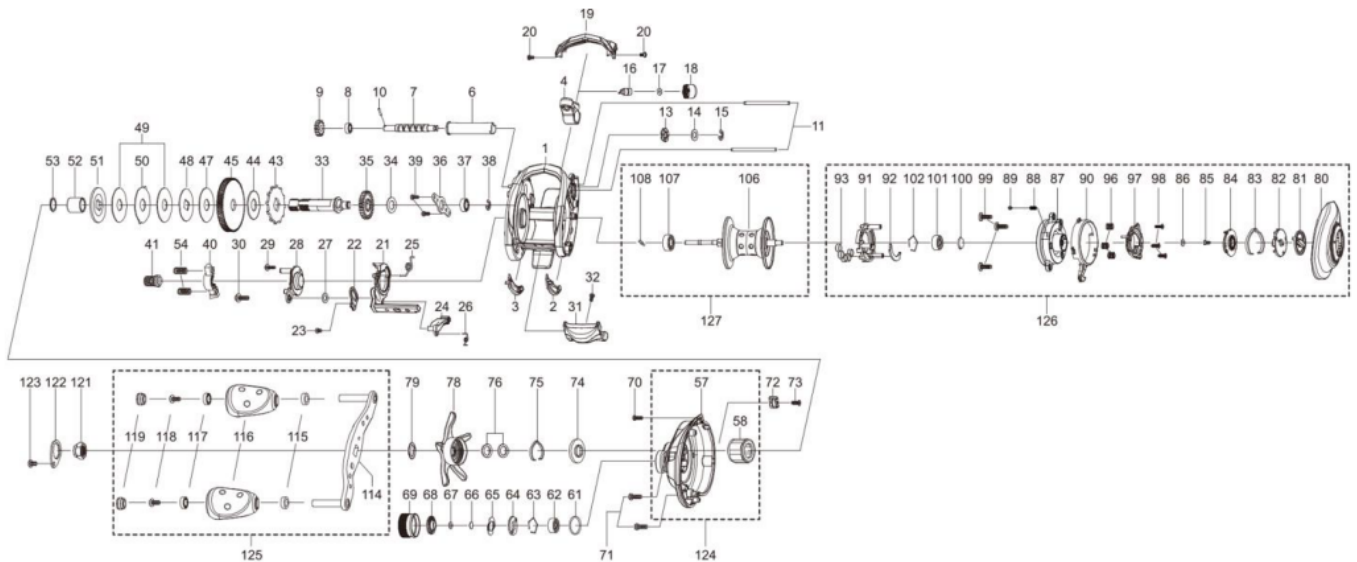

1430440 REVO

REVO X-W-L

Please specify reel model number and number in reel foot when ordering parts.

Ambassadeur REVO4 X-W-L 27 00

パーツID	パーツ名	価格	
1	1452807	FRAME	¥5,000
2	1415607	SLIDE WASHER	¥200
3	1415608	SLIDE WASHER	¥200
4	1452761	LINE GUIDE	¥500
6	1280905	LEVEL WIND TUBE	¥300
7	1280906	WORM SHAFT	¥1,500
8	1125729	BALLBEARING	¥600
9	1125732	WORM SHAFT GEAR	¥100
10	1125733	WORM SHAFT PIN	¥50
11	1452762	LINE GUIDE SHAFT	¥300
13	1313359	WORM SHAFT PIN HOLDER	¥200
14	1185695	WORM SHAFT WASHER	¥160
15	1124201	RETAINER	¥50
16	1125806	PAWL	¥300
17	1116193	WASHER	¥50
18	1129323	LINE GUIDE NUT	¥70
19	1452808	FRONT COVER	¥500
20	1452764	SCREW	¥200
21	1452809	CLUTCH CAM	¥300
22	1415619	LINK PLATE	¥200
23	1415620	SCREW	¥200
24	1289971	KICK LEVER	¥300
25	1452810	CLUTCH SPRING	¥200
26	1127701	KICK LEVER SPRING	¥50
27	1185695	WORM SHAFT WASHER	¥160
28	1415661	CLUTCH PLATE	¥200
29	1415622	SCREW	¥200
30	1380616	SCREW	¥200
31	1452767	THUMB BAR	¥300
32	1252078	SCREW	¥160
33	1452811	MAIN GEAR SHAFT	¥1,000
34	1125747	WASHER	¥50
35	1251634	LEVEL WIND GEAR	¥160
36	1281130	MAIN GEAR SHAFT PLATE	¥200
37	1187625	SPOOL BALL BEARING	¥800
38	1124201	RETAINER	¥50
39	1372152	SCREW	¥200
40	1281235	YOKE	¥200
41	1281266	PINION	¥1,000
43	1452769	RATCHET	¥200
44	1452770	DRAG WASHER	¥100
45	1452812	MAIN GEAR	¥2,000
47	1125760	DRAG WASHER	¥200
48	1125761	D-WASHER	¥150
49	1214279	DRAG WASHER	¥300
50	1125762	EAR WASHER	¥150
51	1452772	PRESSURE WASHER	¥200
52	1257782	SLEEVE	¥200
53	1452773	WASHER	¥200
54	1116237	YOKE SPRING	¥50