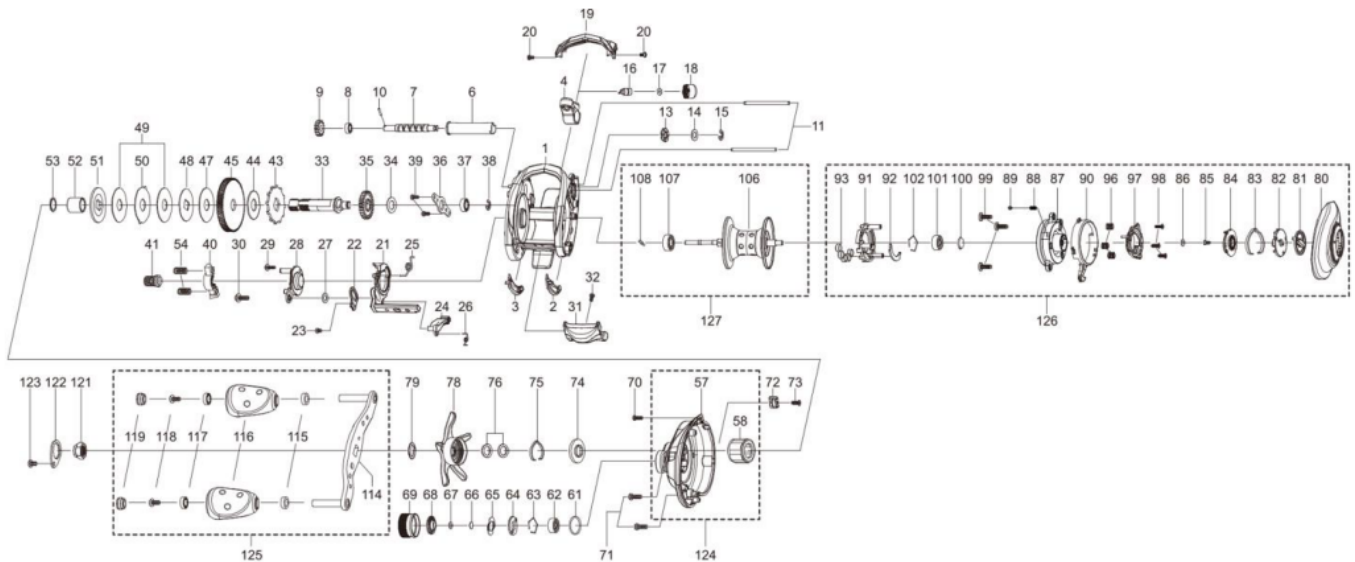

1430440 REVO

REVO X-W-L

Please specify reel model number and number in reel foot when ordering parts.

Ambassadeur REVO4 X-W-L 27 00

パーツID	パーツ名	価格	
1	1452807	FRAME	¥5,000
2	1415607	SLIDE WASHER	¥200
3	1415608	SLIDE WASHER	¥200
4	1452761	LINE GUIDE	¥500
6	1280905	LEVEL WIND TUBE	¥300
7	1280906	WORM SHAFT	¥1,500
8	1125729	BALLBEARING	¥600
9	1125732	WORM SHAFT GEAR	¥100
10	1125733	WORM SHAFT PIN	¥50
11	1452762	LINE GUIDE SHAFT	¥300
13	1313359	WORM SHAFT PIN HOLDER	¥200
14	1185695	WORM SHAFT WASHER	¥160
15	1124201	RETAINER	¥50
16	1125806	PAWL	¥300
17	1116193	WASHER	¥50
18	1129323	LINE GUIDE NUT	¥70
19	1452808	FRONT COVER	¥500
20	1452764	SCREW	¥200
21	1452809	CLUTCH CAM	¥300
22	1415619	LINK PLATE	¥200
23	1415620	SCREW	¥200
24	1289971	KICK LEVER	¥300
25	1452810	CLUTCH SPRING	¥200
26	1127701	KICK LEVER SPRING	¥50
27	1185695	WORM SHAFT WASHER	¥160
28	1415661	CLUTCH PLATE	¥200
29	1415622	SCREW	¥200
30	1380616	SCREW	¥200
31	1452767	THUMB BAR	¥300
32	1252078	SCREW	¥160
33	1452811	MAIN GEAR SHAFT	¥1,000
34	1125747	WASHER	¥50
35	1251634	LEVEL WIND GEAR	¥160
36	1281130	MAIN GEAR SHAFT PLATE	¥200
37	1187625	SPOOL BALL BEARING	¥800
38	1124201	RETAINER	¥50
39	1372152	SCREW	¥200
40	1281235	YOKE	¥200
41	1281266	PINION	¥1,000
43	1452769	RATCHET	¥200
44	1452770	DRAG WASHER	¥300
45	1452812	MAIN GEAR	¥2,000
47	1125760	DRAG WASHER	¥200
48	1125761	D-WASHER	¥150
49	1214279	DRAG WASHER	¥300
50	1125762	EAR WASHER	¥150
51	1452772	PRESSURE WASHER	¥200
52	1257782	SLEEVE	¥200
53	1452773	WASHER	¥200
54	1116237	YOKE SPRING	¥50