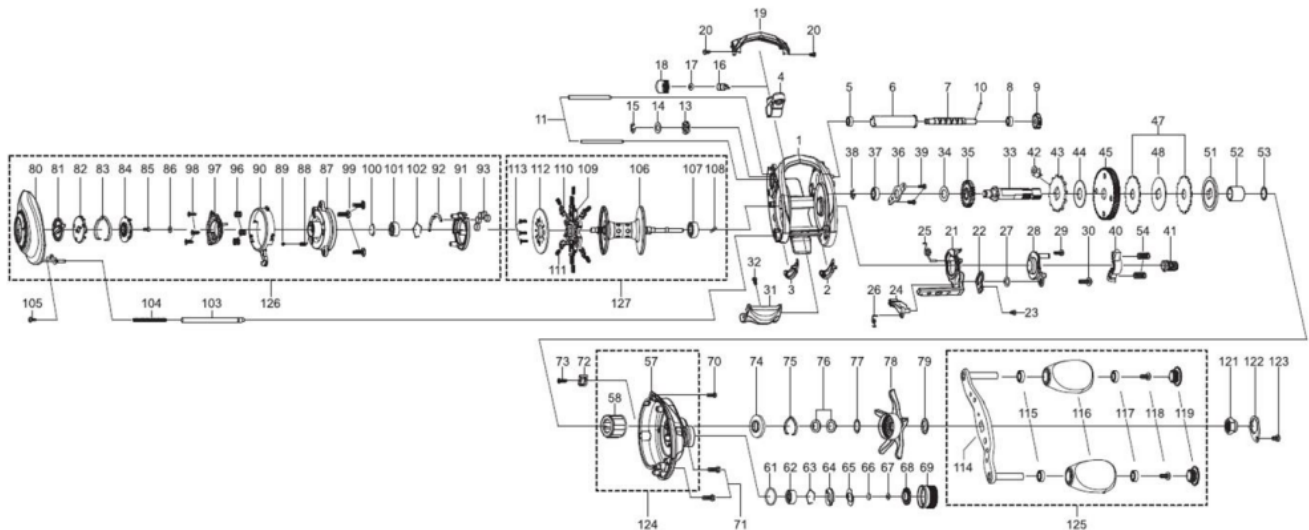

1430443 REVO

REVO WINCH

Please specify reel model number and number in reel foot when ordering parts.

Ambassadeur REVO4 WINCH 27 00

パーツID	パーツ名	価格	
1	1452830	FRAME	¥5,000
2	1415607	SLIDE WASHER	¥200
3	1415608	SLIDE WASHER	¥200
4	1452852	LINE GUIDE	¥500
5	1125729	BALLBEARING	¥600
6	1280905	LEVEL WIND TUBE	¥300
7	1280906	WORM SHAFT	¥1,500
8	1125729	BALLBEARING	¥600
9	1125732	WORM SHAFT GEAR	¥100
10	1125733	WORM SHAFT PIN	¥50
11	1452762	LINE GUIDE SHAFT	¥300
13	1313359	WORM SHAFT PIN HOLDER	¥200
14	1185695	WORM SHAFT WASHER	¥160
15	1124201	RETAINER	¥50
16	1125806	PAWL	¥300
17	1116193	WASHER	¥50
18	1129323	LINE GUIDE NUT	¥70
19	1452763	FRONT COVER	¥500
20	1452764	SCREW	¥200
21	1452765	CLUTCH CAM	¥300
22	1415619	LINK PLATE	¥200
23	1415620	SCREW	¥200
24	1289969	KICK LEVER	¥300
25	1452766	CLUTCH SPRING	¥200
26	1125745	KICK LEVER SPRING	¥50
27	1185695	WORM SHAFT WASHER	¥160
28	1415621	CLUTCH PLATE	¥200
29	1415622	SCREW	¥200
30	1380616	SCREW	¥200
31	1452767	THUMB BAR	¥300
32	1252078	SCREW	¥160
33	1452768	MAIN GEAR SHAFT	¥1,000
34	1125747	WASHER	¥50
35	1251634	LEVEL WIND GEAR	¥160
36	1281130	MAIN GEAR SHAFT PLATE	¥200
37	1187625	SPOOL BALL BEARING	¥800
38	1124201	RETAINER	¥50
39	1372152	SCREW	¥200
40	1281131	YOKE	¥200
41	1281203	PINION	¥1,000
42	1144194	STOPPER	¥900
43	1452769	RATCHET	¥200
44	1457811	DRAG WASHER	¥300
45	1452971	MAIN GEAR	¥2,500
47	1452855	DRAG WASHER	¥500
48	1452856	DRAG WASHER	¥200
51	1452857	PRESSURE WASHER	¥200
52	1257782	SLEEVE	¥200
53	1452773	WASHER	¥200
54	1116237	YOKE SPRING	¥50