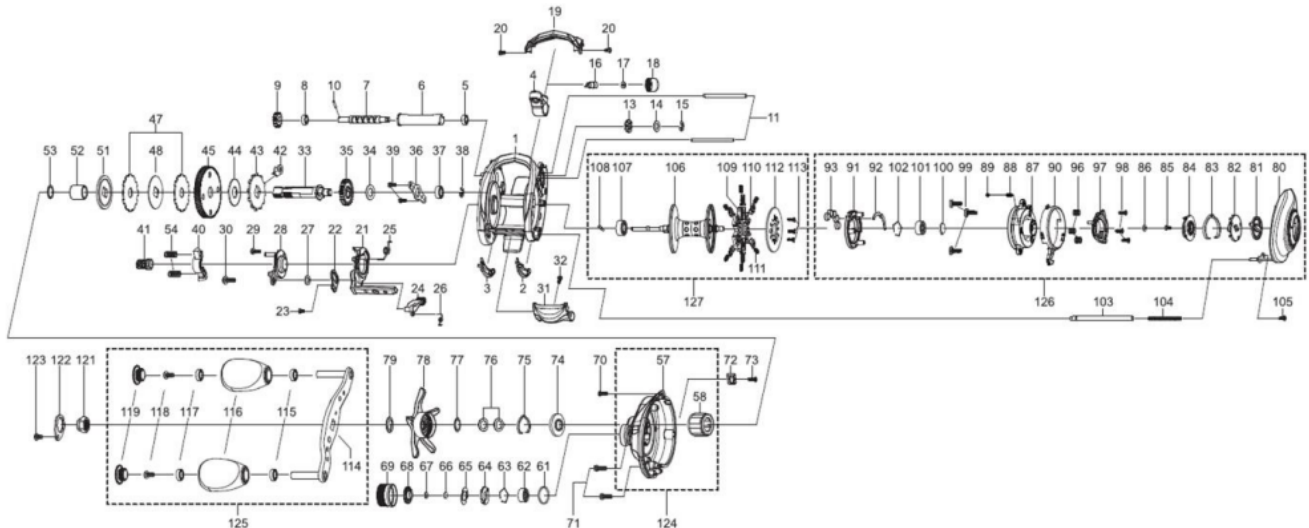

1430444 REVO

REVO WINCH-L

Please specify reel model number and number in reel foot when ordering parts.

Ambassadeur REVO4 WNCH-L 27 00

パーツID	パーツ名	価格	
1	1452843	FRAME	¥5,000
2	1415607	SLIDE WASHER	¥200
3	1415608	SLIDE WASHER	¥200
4	1452852	LINE GUIDE	¥500
5	1125729	BALLBEARING	¥600
6	1280905	LEVEL WIND TUBE	¥300
7	1280906	WORM SHAFT	¥1,500
8	1125729	BALLBEARING	¥600
9	1125732	WORM SHAFT GEAR	¥100
10	1125733	WORM SHAFT PIN	¥50
11	1452762	LINE GUIDE SHAFT	¥300
13	1313359	WORM SHAFT PIN HOLDER	¥200
14	1185695	WORM SHAFT WASHER	¥160
15	1124201	RETAINER	¥50
16	1125806	PAWL	¥300
17	1116193	WASHER	¥50
18	1129323	LINE GUIDE NUT	¥70
19	1452808	FRONT COVER	¥500
20	1452764	SCREW	¥200
21	1452809	CLUTCH CAM	¥300
22	1415619	LINK PLATE	¥200
23	1415620	SCREW	¥200
24	1289971	KICK LEVER	¥300
25	1452810	CLUTCH SPRING	¥200
26	1127701	KICK LEVER SPRING	¥50
27	1185695	WORM SHAFT WASHER	¥160
28	1415661	CLUTCH PLATE	¥200
29	1415622	SCREW	¥200
30	1380616	SCREW	¥200
31	1452767	THUMB BAR	¥300
32	1252078	SCREW	¥160
33	1452811	MAIN GEAR SHAFT	¥1,000
34	1125747	WASHER	¥50
35	1251634	LEVEL WIND GEAR	¥160
36	1281130	MAIN GEAR SHAFT PLATE	¥200
37	1281216	BALL BEARING	¥600
38	1124201	RETAINER	¥50
39	1372152	SCREW	¥200
40	1281235	YOKE	¥200
41	1281266	PINION	¥1,000
42	1144194	STOPPER	¥900
43	1452769	RATCHET	¥200
44	1457811	DRAG WASHER	¥300
45	1452983	MAIN GEAR	¥2,500
47	1452855	DRAG WASHER	¥500
48	1452856	DRAG WASHER	¥200
51	1452857	PRESSURE WASHER	¥200
52	1257782	SLEEVE	¥200
53	1452773	WASHER	¥200
54	1116237	YOKE SPRING	¥50