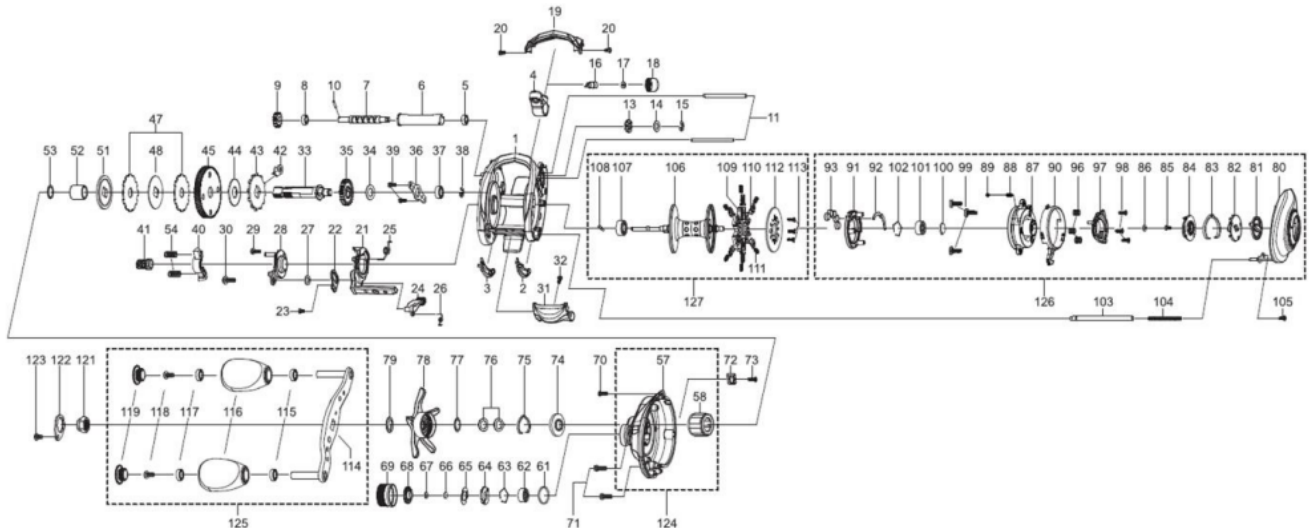

1430444 REVO

REVO WINCH-L

Please specify reel model number and number in reel foot when ordering parts.

Ambassadeur REVO4 WNCH-L 27 00

| パーツID | パーツ名    | 価格                    |        |
|-------|---------|-----------------------|--------|
| 1     | 1452843 | FRAME                 | ¥5,000 |
| 2     | 1415607 | SLIDE WASHER          | ¥200   |
| 3     | 1415608 | SLIDE WASHER          | ¥200   |
| 4     | 1452852 | LINE GUIDE            | ¥500   |
| 5     | 1125729 | BALLBEARING           | ¥600   |
| 6     | 1280905 | LEVEL WIND TUBE       | ¥300   |
| 7     | 1280906 | WORM SHAFT            | ¥1,500 |
| 8     | 1125729 | BALLBEARING           | ¥600   |
| 9     | 1125732 | WORM SHAFT GEAR       | ¥100   |
| 10    | 1125733 | WORM SHAFT PIN        | ¥50    |
| 11    | 1452762 | LINE GUIDE SHAFT      | ¥300   |
| 13    | 1313359 | WORM SHAFT PIN HOLDER | ¥200   |
| 14    | 1185695 | WORM SHAFT WASHER     | ¥160   |
| 15    | 1124201 | RETAINER              | ¥50    |
| 16    | 1125806 | PAWL                  | ¥300   |
| 17    | 1116193 | WASHER                | ¥50    |
| 18    | 1129323 | LINE GUIDE NUT        | ¥70    |
| 19    | 1452808 | FRONT COVER           | ¥500   |
| 20    | 1452764 | SCREW                 | ¥200   |
| 21    | 1452809 | CLUTCH CAM            | ¥300   |
| 22    | 1415619 | LINK PLATE            | ¥200   |
| 23    | 1415620 | SCREW                 | ¥200   |
| 24    | 1289971 | KICK LEVER            | ¥300   |
| 25    | 1452810 | CLUTCH SPRING         | ¥200   |
| 26    | 1127701 | KICK LEVER SPRING     | ¥50    |
| 27    | 1185695 | WORM SHAFT WASHER     | ¥160   |
| 28    | 1415661 | CLUTCH PLATE          | ¥200   |
| 29    | 1415622 | SCREW                 | ¥200   |
| 30    | 1380616 | SCREW                 | ¥200   |
| 31    | 1452767 | THUMB BAR             | ¥300   |
| 32    | 1252078 | SCREW                 | ¥160   |
| 33    | 1452811 | MAIN GEAR SHAFT       | ¥1,000 |
| 34    | 1125747 | WASHER                | ¥50    |
| 35    | 1251634 | LEVEL WIND GEAR       | ¥160   |
| 36    | 1281130 | MAIN GEAR SHAFT PLATE | ¥200   |
| 37    | 1281216 | BALL BEARING          | ¥600   |
| 38    | 1124201 | RETAINER              | ¥50    |
| 39    | 1372152 | SCREW                 | ¥200   |
| 40    | 1281235 | YOKE                  | ¥200   |
| 41    | 1281266 | PINION                | ¥1,000 |
| 42    | 1144194 | STOPPER               | ¥900   |
| 43    | 1452769 | RATCHET               | ¥200   |
| 44    | 1457811 | DRAG WASHER           | ¥300   |
| 45    | 1452983 | MAIN GEAR             | ¥2,500 |
| 47    | 1452855 | DRAG WASHER           | ¥500   |
| 48    | 1452856 | DRAG WASHER           | ¥200   |
| 51    | 1452857 | PRESSURE WASHER       | ¥200   |
| 52    | 1257782 | SLEEVE                | ¥200   |
| 53    | 1452773 | WASHER                | ¥200   |
| 54    | 1116237 | YOKE SPRING           | ¥50    |