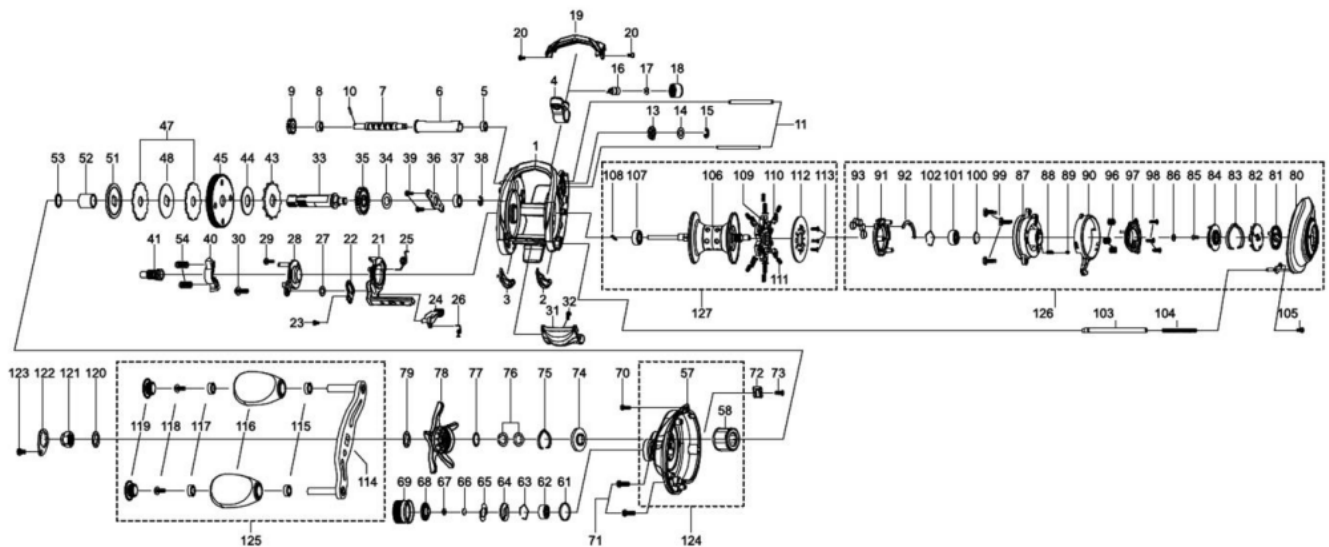

1475703 REVO

REVO ROCKET-L

Please specify reel model number and number in reel foot when ordering parts.

Ambassadeur REVO4 ROCKET-L 28 01

パーツID	パーツ名	価格
1	1481971 FRAME	¥5,000
2	1415607 SLIDE WASHER	¥200
3	1415608 SLIDE WASHER	¥200
4	1452852 LINE GUIDE	¥500
5	1125729 BALLBEARING	¥600
6	1280905 LEVEL WIND TUBE	¥300
7	1281170 WORM SHAFT	¥1,500
8	1125729 BALLBEARING	¥600
9	1125732 WORM SHAFT GEAR	¥100
10	1125733 WORM SHAFT PIN	¥50
11	1452762 LINE GUIDE SHAFT	¥300
13	1313359 WORM SHAFT PIN HOLDER	¥200
14	1185695 WORM SHAFT WASHER	¥160
15	1124201 RETAINER	¥50
16	1125806 PAWL	¥300
17	1116193 WASHER	¥50
18	1129323 LINE GUIDE NUT	¥70
19	1452808 FRONT COVER	¥500
20	1452764 SCREW	¥200
21	1452809 CLUTCH CAM	¥300
22	1415619 LINK PLATE	¥200
23	1415620 SCREW	¥200
24	1289971 KICK LEVER	¥300
25	1452810 CLUTCH SPRING	¥200
26	1127701 KICK LEVER SPRING	¥50
27	1185695 WORM SHAFT WASHER	¥160
28	1415661 CLUTCH PLATE	¥200
29	1415622 SCREW	¥200
30	1380616 SCREW	¥200
31	1452767 THUMB BAR	¥300
32	1252078 SCREW	¥160
33	1452811 MAIN GEAR SHAFT	¥1,000
34	1125747 WASHER	¥50
35	1251634 LEVEL WIND GEAR	¥160
36	1281130 MAIN GEAR SHAFT PLATE	¥200
37	1187625 SPOOL BALL BEARING	¥800
38	1124201 RETAINER	¥50
39	1372152 SCREW	¥200
40	1486242 YOKE	¥200
41	1486243 PINION	¥1,500
43	1452769 RATCHET	¥200
44	1452770 DRAG WASHER	¥300
45	1486244 MAIN GEAR	¥2,500
47	1452855 DRAG WASHER	¥500
48	1452856 DRAG WASHER	¥200
51	1452857 PRESSURE WASHER	¥200
52	1257782 SLEEVE	¥200
53	1452773 WASHER	¥200
54	1116237 YOKE SPRING	¥50
57	1486245 GEAR SIDE PLATE	¥4,500