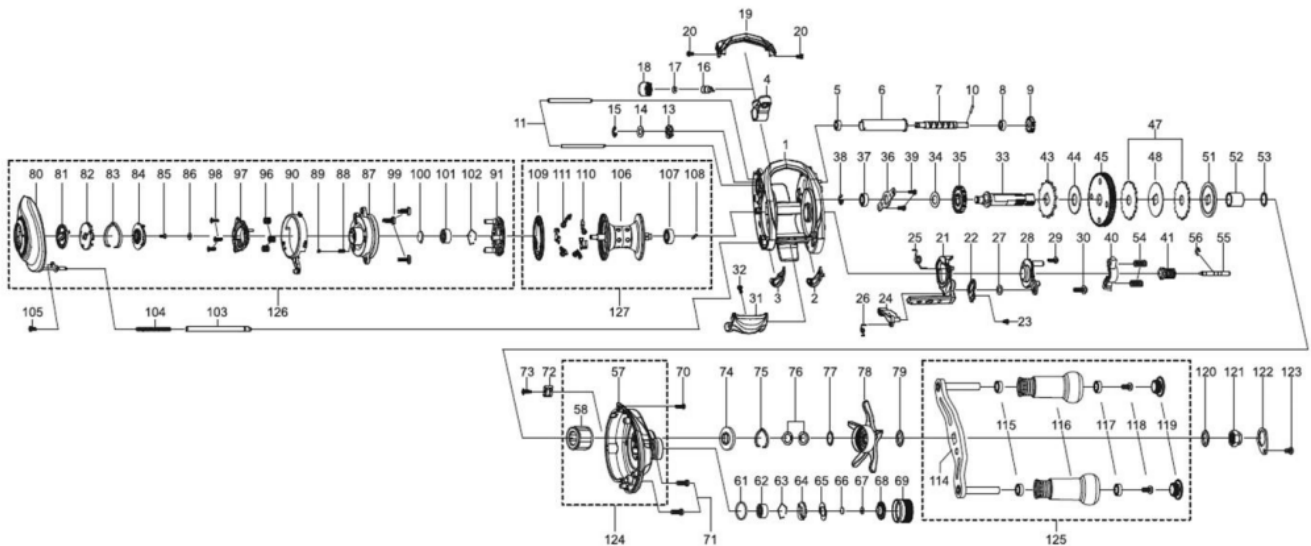

1475704 REVO

REVO IKE

Please specify reel model number and number in reel foot when ordering parts.

Ambassadeur REVO4 IKE

27 00

パーツID	パーツ名	価格	
1	1481956	FRAME	¥5,000
2	1415607	SLIDE WASHER	¥200
3	1415608	SLIDE WASHER	¥200
4	1452852	LINE GUIDE	¥500
5	1125729	BALLBEARING	¥600
6	1280905	LEVEL WIND TUBE	¥300
7	1281170	WORM SHAFT	¥1,500
8	1125729	BALLBEARING	¥600
9	1125732	WORM SHAFT GEAR	¥100
10	1125733	WORM SHAFT PIN	¥50
11	1452762	LINE GUIDE SHAFT	¥300
13	1313359	WORM SHAFT PIN HOLDER	¥200
14	1185695	WORM SHAFT WASHER	¥160
15	1124201	RETAINER	¥50
16	1125806	PAWL	¥300
17	1116193	WASHER	¥50
18	1129323	LINE GUIDE NUT	¥70
19	1452763	FRONT COVER	¥500
20	1452764	SCREW	¥200
21	1452765	CLUTCH CAM	¥300
22	1415619	LINK PLATE	¥200
23	1415620	SCREW	¥200
24	1289969	KICK LEVER	¥300
25	1452766	CLUTCH SPRING	¥200
26	1125745	KICK LEVER SPRING	¥50
27	1185695	WORM SHAFT WASHER	¥160
28	1415621	CLUTCH PLATE	¥200
29	1415622	SCREW	¥200
30	1380616	SCREW	¥200
31	1452767	THUMB BAR	¥300
32	1252078	SCREW	¥160
33	1452768	MAIN GEAR SHAFT	¥1,000
34	1125747	WASHER	¥50
35	1251634	LEVEL WIND GEAR	¥160
36	1281130	MAIN GEAR SHAFT PLATE	¥200
37	1187625	SPOOL BALL BEARING	¥800
38	1124201	RETAINER	¥50
39	1372152	SCREW	¥200
40	1281131	YOKE	¥200
41	1452853	PINION	¥1,000
43	1452769	RATCHET	¥200
44	1452770	DRAG WASHER	¥300
45	1452854	MAIN GEAR	¥2,500
47	1452855	DRAG WASHER	¥500
48	1452856	DRAG WASHER	¥200
51	1452857	PRESSURE WASHER	¥200
52	1257782	SLEEVE	¥200
53	1452773	WASHER	¥200
54	1116237	YOKE SPRING	¥50
55	1125766	PINION SHAFT	¥500