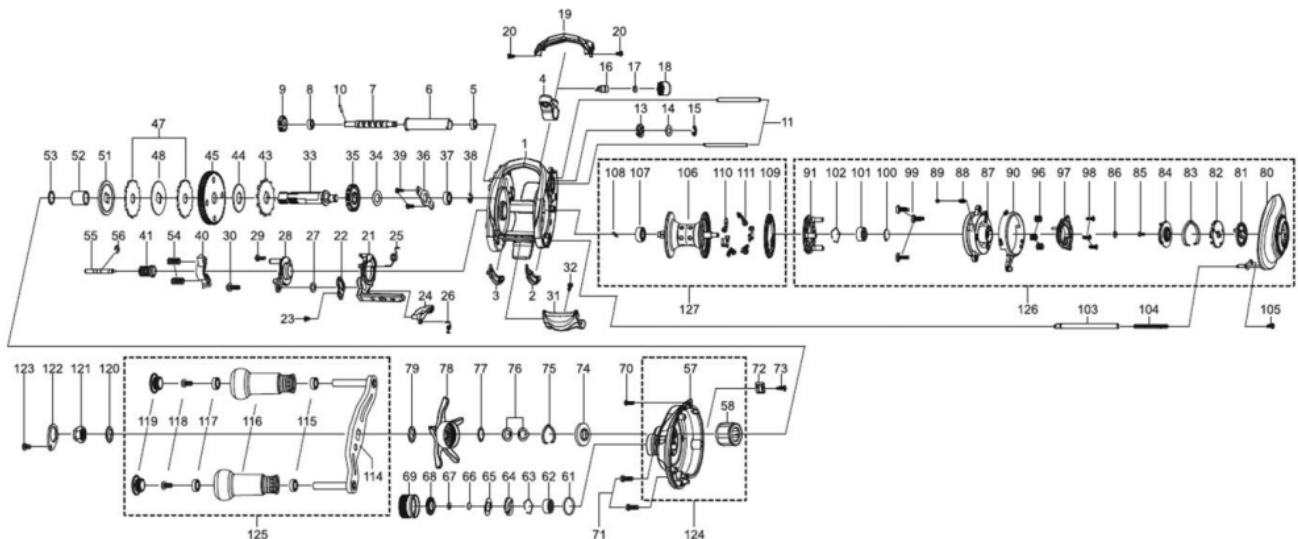

1475705 REVO

REVO IKE-L

Please specify reel model number and number in reel foot when ordering parts.

Ambassadeur REVO4 IKE-L 27 00

パーツID	パーツ名	価格	
1	1481971	FRAME	¥5,000
2	1415607	SLIDE WASHER	¥200
3	1415608	SLIDE WASHER	¥200
4	1452852	LINE GUIDE	¥500
5	1125729	BALLBEARING	¥600
6	1280905	LEVEL WIND TUBE	¥300
7	1281170	WORM SHAFT	¥1,500
8	1125729	BALLBEARING	¥600
9	1125732	WORM SHAFT GEAR	¥100
10	1125733	WORM SHAFT PIN	¥50
11	1452762	LINE GUIDE SHAFT	¥300
13	1313359	WORM SHAFT PIN HOLDER	¥200
14	1185695	WORM SHAFT WASHER	¥160
15	1124201	RETAINER	¥50
16	1125806	PAWL	¥300
17	1116193	WASHER	¥50
18	1129323	LINE GUIDE NUT	¥70
19	1452808	FRONT COVER	¥500
20	1452764	SCREW	¥200
21	1452809	CLUTCH CAM	¥300
22	1415619	LINK PLATE	¥200
23	1415620	SCREW	¥200
24	1289971	KICK LEVER	¥300
25	1452810	CLUTCH SPRING	¥200
26	1127701	KICK LEVER SPRING	¥50
27	1185695	WORM SHAFT WASHER	¥160
28	1415661	CLUTCH PLATE	¥200
29	1415622	SCREW	¥200
30	1380616	SCREW	¥200
31	1452767	THUMB BAR	¥300
32	1252078	SCREW	¥160
33	1452811	MAIN GEAR SHAFT	¥1,000
34	1125747	WASHER	¥50
35	1251634	LEVEL WIND GEAR	¥160
36	1281130	MAIN GEAR SHAFT PLATE	¥200
37	1187625	SPOOL BALL BEARING	¥800
38	1124201	RETAINER	¥50
39	1372152	SCREW	¥200
40	1281235	YOKE	¥200
41	1452879	PINION	¥1,000
43	1452769	RATCHET	¥200
44	1452770	DRAG WASHER	¥300
45	1452880	MAIN GEAR	¥2,500
47	1452855	DRAG WASHER	¥500
48	1452856	DRAG WASHER	¥200
51	1452857	PRESSURE WASHER	¥200
52	1257782	SLEEVE	¥200
53	1452773	WASHER	¥200
54	1116237	YOKE SPRING	¥50
55	1125766	PINION SHAFT	¥500