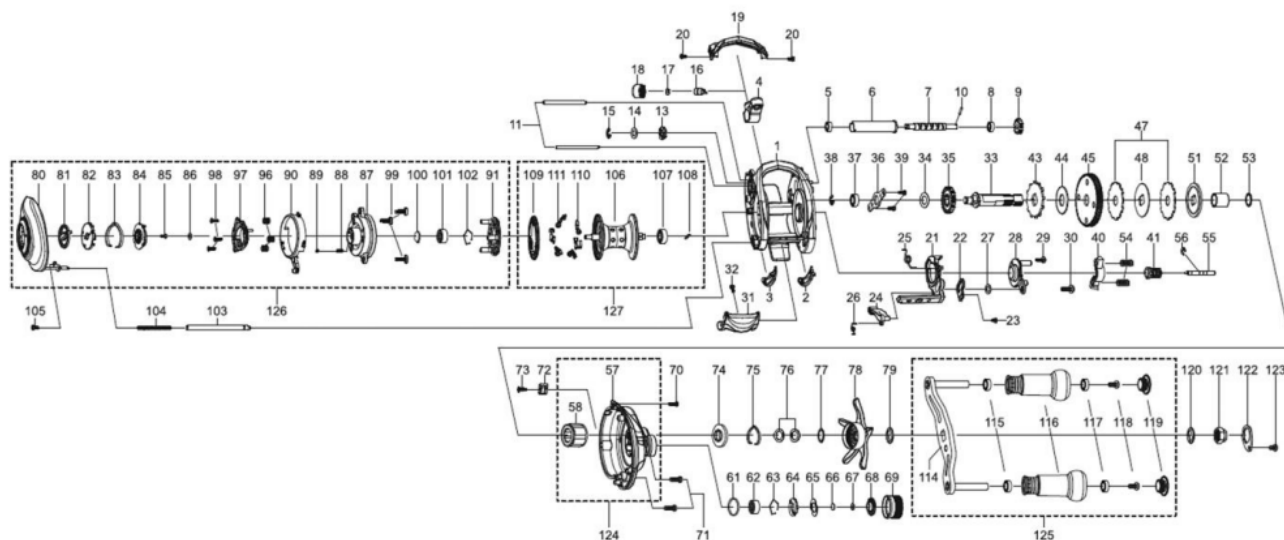

1475706 REVO

REVO IKE-SHS

Please specify reel model number and number in reel foot when ordering parts.

Ambassadeur REVO4 IKE-SHS 27 00

パーツID	パーツ名	価格	
1	1481956	FRAME	¥5,000
2	1415607	SLIDE WASHER	¥200
3	1415608	SLIDE WASHER	¥200
4	1452852	LINE GUIDE	¥500
5	1125729	BALLBEARING	¥600
6	1280905	LEVEL WIND TUBE	¥300
7	1281170	WORM SHAFT	¥1,500
8	1125729	BALLBEARING	¥600
9	1125732	WORM SHAFT GEAR	¥100
10	1125733	WORM SHAFT PIN	¥50
11	1452762	LINE GUIDE SHAFT	¥300
13	1313359	WORM SHAFT PIN HOLDER	¥200
14	1185695	WORM SHAFT WASHER	¥160
15	1124201	RETAINER	¥50
16	1125806	PAWL	¥300
17	1116193	WASHER	¥50
18	1129323	LINE GUIDE NUT	¥70
19	1452763	FRONT COVER	¥500
20	1452764	SCREW	¥200
21	1452765	CLUTCH CAM	¥300
22	1415619	LINK PLATE	¥200
23	1415620	SCREW	¥200
24	1289969	KICK LEVER	¥300
25	1452766	CLUTCH SPRING	¥200
26	1125745	KICK LEVER SPRING	¥50
27	1185695	WORM SHAFT WASHER	¥160
28	1415621	CLUTCH PLATE	¥200
29	1415622	SCREW	¥200
30	1380616	SCREW	¥200
31	1452767	THUMB BAR	¥300
32	1252078	SCREW	¥160
33	1452768	MAIN GEAR SHAFT	¥1,000
34	1125747	WASHER	¥50
35	1251634	LEVEL WIND GEAR	¥160
36	1281130	MAIN GEAR SHAFT PLATE	¥200
37	1187625	SPOOL BALL BEARING	¥800
38	1124201	RETAINER	¥50
39	1372152	SCREW	¥200
40	1281131	YOKE	¥200
41	1281183	PINION (K)	¥1,000
43	1452769	RATCHET	¥200
44	1452770	DRAG WASHER	¥300
45	1452875	MAIN GEAR	¥2,500
47	1452855	DRAG WASHER	¥500
48	1452856	DRAG WASHER	¥200
51	1452857	PRESSURE WASHER	¥200
52	1257782	SLEEVE	¥200
53	1452773	WASHER	¥200
54	1116237	YOKE SPRING	¥50
55	1125766	PINION SHAFT	¥500