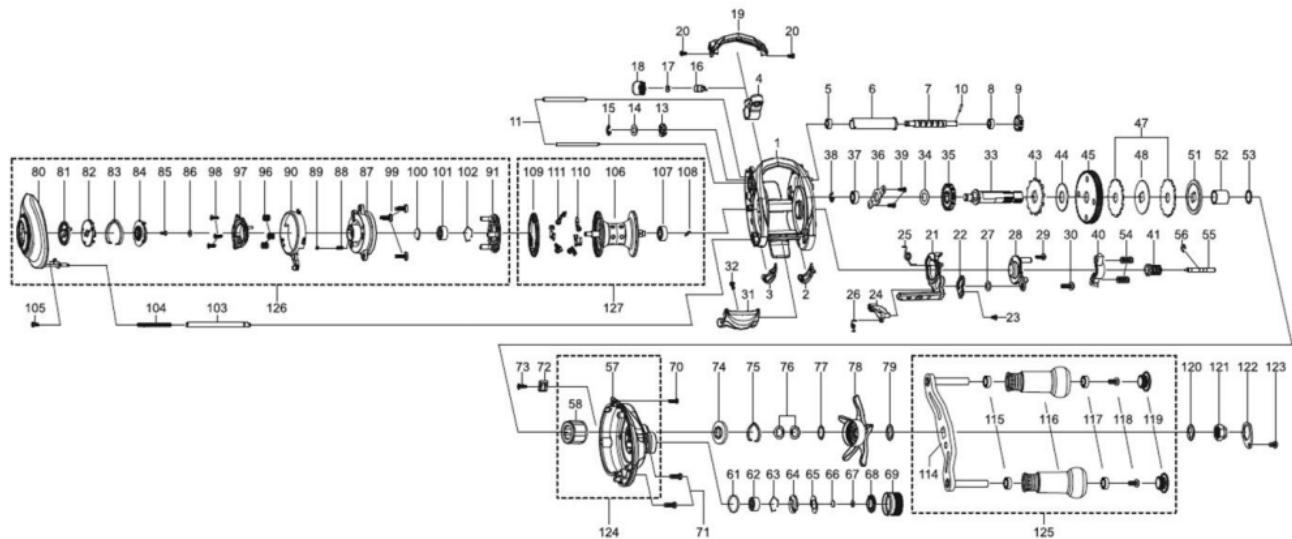

1475706 REVO

REVO IKE-SHS

Please specify reel model number and number in reel foot when ordering parts.

Ambassadeur REVO4 IKE-SHS 27 00

パーツID	パーツ名	価格	
1	1481956	FRAME	¥5,000
2	1415607	SLIDE WASHER	¥200
3	1415608	SLIDE WASHER	¥200
4	1452852	LINE GUIDE	¥500
5	1125729	BALLBEARING	¥600
6	1280905	LEVEL WIND TUBE	¥300
7	1281170	WORM SHAFT	¥1,500
8	1125729	BALLBEARING	¥600
9	1125732	WORM SHAFT GEAR	¥100
10	1125733	WORM SHAFT PIN	¥50
11	1452762	LINE GUIDE SHAFT	¥300
13	1313359	WORM SHAFT PIN HOLDER	¥200
14	1185695	WORM SHAFT WASHER	¥160
15	1124201	RETAINER	¥50
16	1125806	PAWL	¥300
17	1116193	WASHER	¥50
18	1129323	LINE GUIDE NUT	¥70
19	1452763	FRONT COVER	¥500
20	1452764	SCREW	¥200
21	1452765	CLUTCH CAM	¥300
22	1415619	LINK PLATE	¥200
23	1415620	SCREW	¥200
24	1289969	KICK LEVER	¥300
25	1452766	CLUTCH SPRING	¥200
26	1125745	KICK LEVER SPRING	¥50
27	1185695	WORM SHAFT WASHER	¥160
28	1415621	CLUTCH PLATE	¥200
29	1415622	SCREW	¥200
30	1380616	SCREW	¥200
31	1452767	THUMB BAR	¥300
32	1252078	SCREW	¥160
33	1452768	MAIN GEAR SHAFT	¥1,000
34	1125747	WASHER	¥50
35	1251634	LEVEL WIND GEAR	¥160
36	1281130	MAIN GEAR SHAFT PLATE	¥200
37	1187625	SPOOL BALL BEARING	¥800
38	1124201	RETAINER	¥50
39	1372152	SCREW	¥200
40	1281131	YOKE	¥200
41	1281183	PINION (K)	¥1,000
43	1452769	RATCHET	¥200
44	1452770	DRAG WASHER	¥100
45	1452875	MAIN GEAR	¥2,500
47	1452855	DRAG WASHER	¥500
48	1452856	DRAG WASHER	¥200
51	1452857	PRESSURE WASHER	¥200
52	1257782	SLEEVE	¥200
53	1452773	WASHER	¥200
54	1116237	YOKE SPRING	¥50
55	1125766	PINION SHAFT	¥500