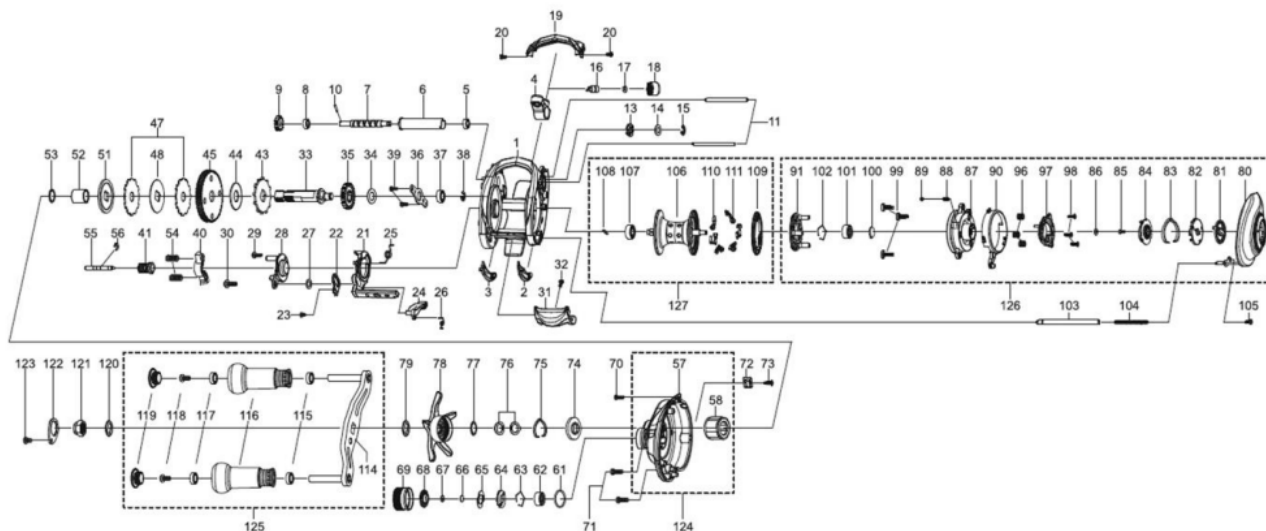

1475707 REVO

REVO IKE-SHS-L

Please specify reel model number and number in reel foot when ordering parts.

Ambassadeur REVO4 IKE-SHS-L 27 00

パーツID	パーツ名	価格	
1	1481971	FRAME	¥5,000
2	1415607	SLIDE WASHER	¥200
3	1415608	SLIDE WASHER	¥200
4	1452852	LINE GUIDE	¥500
5	1125729	BALLBEARING	¥600
6	1280905	LEVEL WIND TUBE	¥300
7	1281170	WORM SHAFT	¥1,500
8	1125729	BALLBEARING	¥600
9	1125732	WORM SHAFT GEAR	¥100
10	1125733	WORM SHAFT PIN	¥50
11	1452762	LINE GUIDE SHAFT	¥300
13	1313359	WORM SHAFT PIN HOLDER	¥200
14	1185695	WORM SHAFT WASHER	¥160
15	1124201	RETAINER	¥50
16	1125806	PAWL	¥300
17	1116193	WASHER	¥50
18	1129323	LINE GUIDE NUT	¥70
19	1452808	FRONT COVER	¥500
20	1452764	SCREW	¥200
21	1452809	CLUTCH CAM	¥300
22	1415619	LINK PLATE	¥200
23	1415620	SCREW	¥200
24	1289971	KICK LEVER	¥300
25	1452810	CLUTCH SPRING	¥200
26	1127701	KICK LEVER SPRING	¥50
27	1185695	WORM SHAFT WASHER	¥160
28	1415661	CLUTCH PLATE	¥200
29	1415622	SCREW	¥200
30	1380616	SCREW	¥200
31	1452767	THUMB BAR	¥300
32	1252078	SCREW	¥160
33	1452811	MAIN GEAR SHAFT	¥1,000
34	1125747	WASHER	¥50
35	1251634	LEVEL WIND GEAR	¥160
36	1281130	MAIN GEAR SHAFT PLATE	¥200
37	1187625	SPOOL BALL BEARING	¥800
38	1124201	RETAINER	¥50
39	1372152	SCREW	¥200
40	1281235	YOKE	¥200
41	1302685	PINION (K)	¥1,000
43	1452769	RATCHET	¥200
44	1452770	DRAG WASHER	¥300
45	1452891	MAIN GEAR	¥2,500
47	1452855	DRAG WASHER	¥500
48	1452856	DRAG WASHER	¥200
51	1452857	PRESSURE WASHER	¥200
52	1257782	SLEEVE	¥200
53	1452773	WASHER	¥200
54	1116237	YOKE SPRING	¥50
55	1125766	PINION SHAFT	¥500