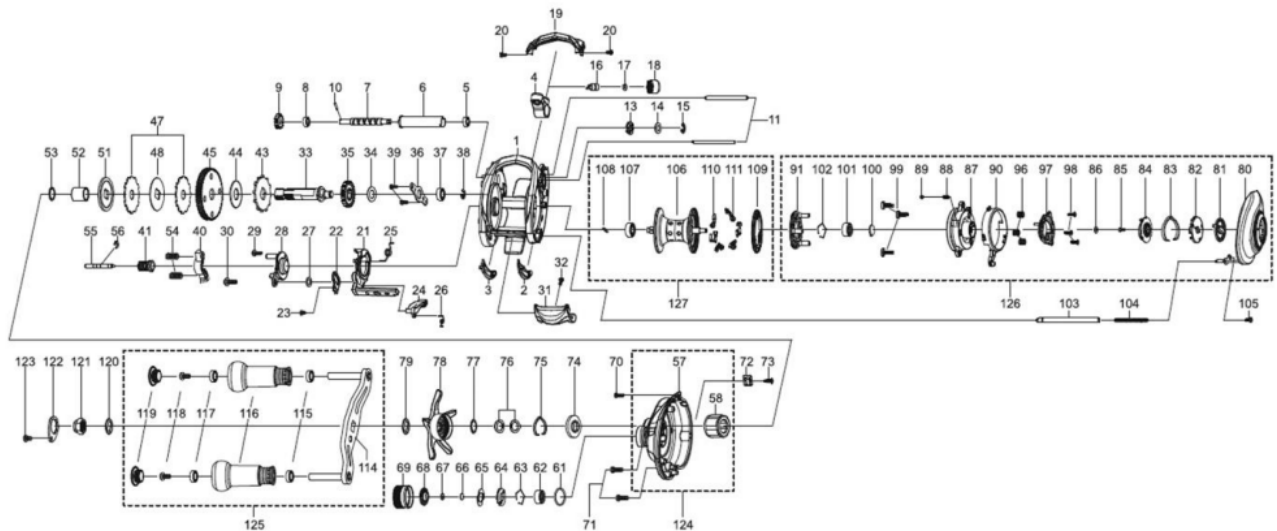

1475707 REVO

REVO IKE-SHS-L

Please specify reel model number and number in reel foot when ordering parts.

Ambassadeur REVO4 IKE-SHS-L 27 00

パーツID	パーツ名	価格
1	1481971 FRAME	¥5,000
2	1415607 SLIDE WASHER	¥200
3	1415608 SLIDE WASHER	¥200
4	1452852 LINE GUIDE	¥500
5	1125729 BALLBEARING	¥600
6	1280905 LEVEL WIND TUBE	¥300
7	1281170 WORM SHAFT	¥1,500
8	1125729 BALLBEARING	¥600
9	1125732 WORM SHAFT GEAR	¥100
10	1125733 WORM SHAFT PIN	¥50
11	1452762 LINE GUIDE SHAFT	¥300
13	1313359 WORM SHAFT PIN HOLDER	¥200
14	1185695 WORM SHAFT WASHER	¥160
15	1124201 RETAINER	¥50
16	1125806 PAWL	¥300
17	1116193 WASHER	¥50
18	1129323 LINE GUIDE NUT	¥70
19	1452808 FRONT COVER	¥500
20	1452764 SCREW	¥200
21	1452809 CLUTCH CAM	¥300
22	1415619 LINK PLATE	¥200
23	1415620 SCREW	¥200
24	1289971 KICK LEVER	¥300
25	1452810 CLUTCH SPRING	¥200
26	1127701 KICK LEVER SPRING	¥50
27	1185695 WORM SHAFT WASHER	¥160
28	1415661 CLUTCH PLATE	¥200
29	1415622 SCREW	¥200
30	1380616 SCREW	¥200
31	1452767 THUMB BAR	¥300
32	1252078 SCREW	¥160
33	1452811 MAIN GEAR SHAFT	¥1,000
34	1125747 WASHER	¥50
35	1251634 LEVEL WIND GEAR	¥160
36	1281130 MAIN GEAR SHAFT PLATE	¥200
37	1187625 SPOOL BALL BEARING	¥800
38	1124201 RETAINER	¥50
39	1372152 SCREW	¥200
40	1281235 YOKE	¥200
41	1302685 PINION (K)	¥1,000
43	1452769 RATCHET	¥200
44	1452770 DRAG WASHER	¥100
45	1452891 MAIN GEAR	¥2,500
47	1452855 DRAG WASHER	¥500
48	1452856 DRAG WASHER	¥200
51	1452857 PRESSURE WASHER	¥200
52	1257782 SLEEVE	¥200
53	1452773 WASHER	¥200
54	1116237 YOKE SPRING	¥50
55	1125766 PINION SHAFT	¥500