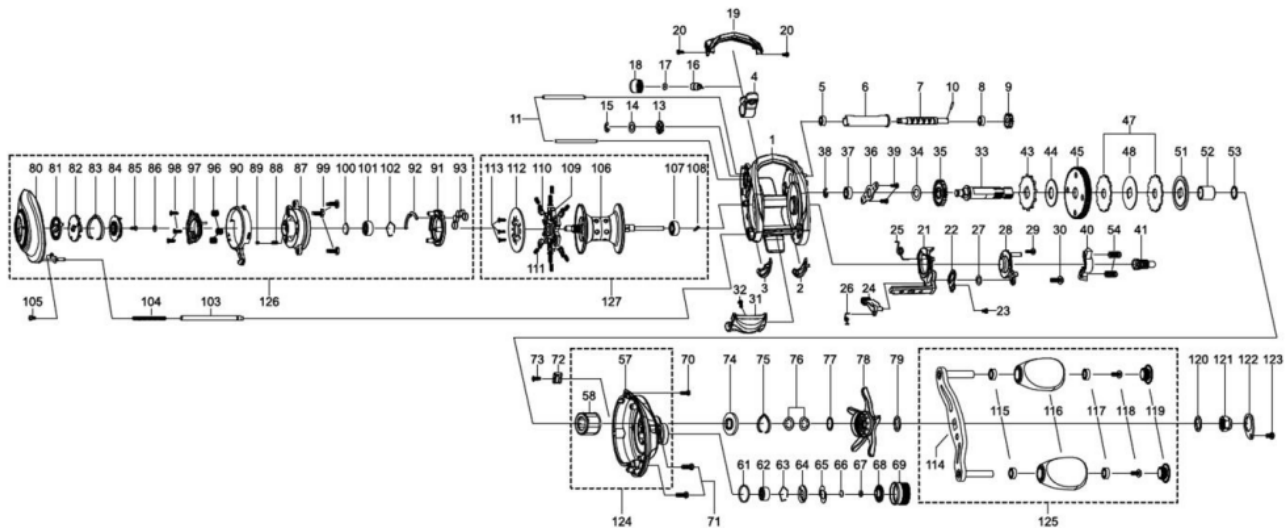

1475709 REVO

REVO ROCKET

Please specify reel model number and number in reel foot when ordering parts.

Ambassadeur REVO4 ROCKET 28 01

パーツID	パーツ名	価格
1	1481956 FRAME	¥5,000
2	1415607 SLIDE WASHER	¥200
3	1415608 SLIDE WASHER	¥200
4	1452852 LINE GUIDE	¥500
5	1125729 BALLBEARING	¥600
6	1280905 LEVEL WIND TUBE	¥300
7	1281170 WORM SHAFT	¥1,500
8	1125729 BALLBEARING	¥600
9	1125732 WORM SHAFT GEAR	¥100
10	1125733 WORM SHAFT PIN	¥50
11	1452762 LINE GUIDE SHAFT	¥300
13	1313359 WORM SHAFT PIN HOLDER	¥200
14	1185695 WORM SHAFT WASHER	¥160
15	1124201 RETAINER	¥50
16	1125806 PAWL	¥300
17	1116193 WASHER	¥50
18	1129323 LINE GUIDE NUT	¥70
19	1452763 FRONT COVER	¥500
20	1452764 SCREW	¥200
21	1452765 CLUTCH CAM	¥300
22	1415619 LINK PLATE	¥200
23	1415620 SCREW	¥200
24	1289969 KICK LEVER	¥300
25	1452766 CLUTCH SPRING	¥200
26	1125745 KICK LEVER SPRING	¥50
27	1185695 WORM SHAFT WASHER	¥160
28	1415621 CLUTCH PLATE	¥200
29	1415622 SCREW	¥200
30	1380616 SCREW	¥200
31	1452767 THUMB BAR	¥300
32	1252078 SCREW	¥160
33	1452768 MAIN GEAR SHAFT	¥1,000
34	1125747 WASHER	¥50
35	1251634 LEVEL WIND GEAR	¥160
36	1281130 MAIN GEAR SHAFT PLATE	¥200
37	1187625 SPOOL BALL BEARING	¥800
38	1124201 RETAINER	¥50
39	1372152 SCREW	¥200
40	1486229 YOKE	¥200
41	1486230 PINION	¥1,500
43	1452769 RATCHET	¥200
44	1452770 DRAG WASHER	¥100
45	1486231 MAIN GEAR	¥2,500
47	1452855 DRAG WASHER	¥500
48	1452856 DRAG WASHER	¥200
51	1452857 PRESSURE WASHER	¥200
52	1257782 SLEEVE	¥200
53	1452773 WASHER	¥200
54	1116237 YOKE SPRING	¥50
57	1486233 GEAR SIDE PLATE	¥4,500