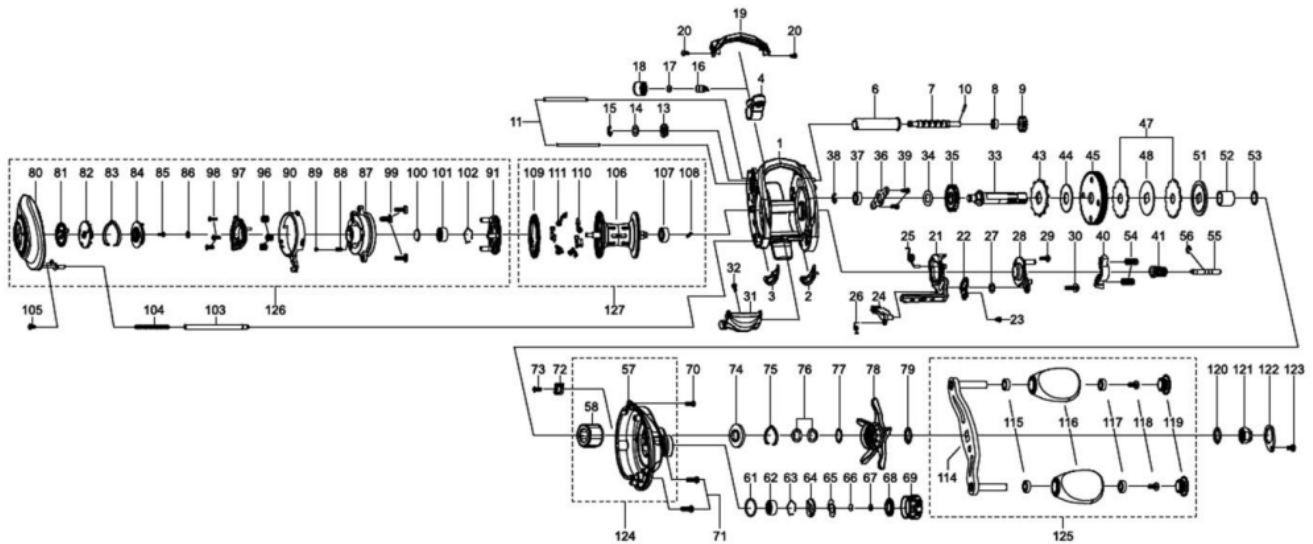

1478315 REVO

REVO ELITE8 IVCB

Please specify reel model number and number in reel foot when ordering parts.

Ambassadeur **REVO4 ELITE 8 IVCB** 28 00

パーツID	パーツ名	価格	
1	1493305	FRAME	¥5,000
2	1415607	SLIDE WASHER	¥200
3	1415608	SLIDE WASHER	¥200
4	1452852	LINE GUIDE	¥500
6	1280905	LEVEL WIND TUBE	¥300
7	1281170	WORM SHAFT	¥1,500
8	1125729	BALLBEARING	¥600
9	1125732	WORM SHAFT GEAR	¥100
10	1125733	WORM SHAFT PIN	¥50
11	1452762	LINE GUIDE SHAFT	¥300
13	1313359	WORM SHAFT PIN HOLDER	¥200
14	1185695	WORM SHAFT WASHER	¥160
15	1124201	RETAINER	¥50
16	1125806	PAWL	¥300
17	1116193	WASHER	¥50
18	1129323	LINE GUIDE NUT	¥70
19	1452923	FRONT COVER	¥500
20	1452764	SCREW	¥200
21	1452765	CLUTCH CAM	¥300
22	1415619	LINK PLATE	¥200
23	1415620	SCREW	¥200
24	1289969	KICK LEVER	¥300
25	1452766	CLUTCH SPRING	¥200
26	1125745	KICK LEVER SPRING	¥50
27	1185695	WORM SHAFT WASHER	¥160
28	1415621	CLUTCH PLATE	¥200
29	1415622	SCREW	¥200
30	1380616	SCREW	¥200
31	1452767	THUMB BAR	¥300
32	1252078	SCREW	¥160
33	1452924	MAIN GEAR SHAFT	¥1,200
34	1125747	WASHER	¥50
35	1251634	LEVEL WIND GEAR	¥160
36	1281130	MAIN GEAR SHAFT PLATE	¥200
37	1187625	SPOOL BALL BEARING	¥800
38	1124201	RETAINER	¥50
39	1372152	SCREW	¥200
40	1281131	YOKE	¥200
41	1493329	PINION	¥1,000
43	1452926	RATCHET	¥200
44	1452770	DRAG WASHER	¥100
45	1493330	MAIN GEAR	¥2,000
47	1452855	DRAG WASHER	¥500
48	1452856	DRAG WASHER	¥200
51	1452857	PRESSURE WASHER	¥200
52	1257782	SLEEVE	¥200
53	1452773	WASHER	¥200
54	1116237	YOKE SPRING	¥50
55	1125766	PINION SHAFT	¥500
56	1116226	RETAINER	¥50