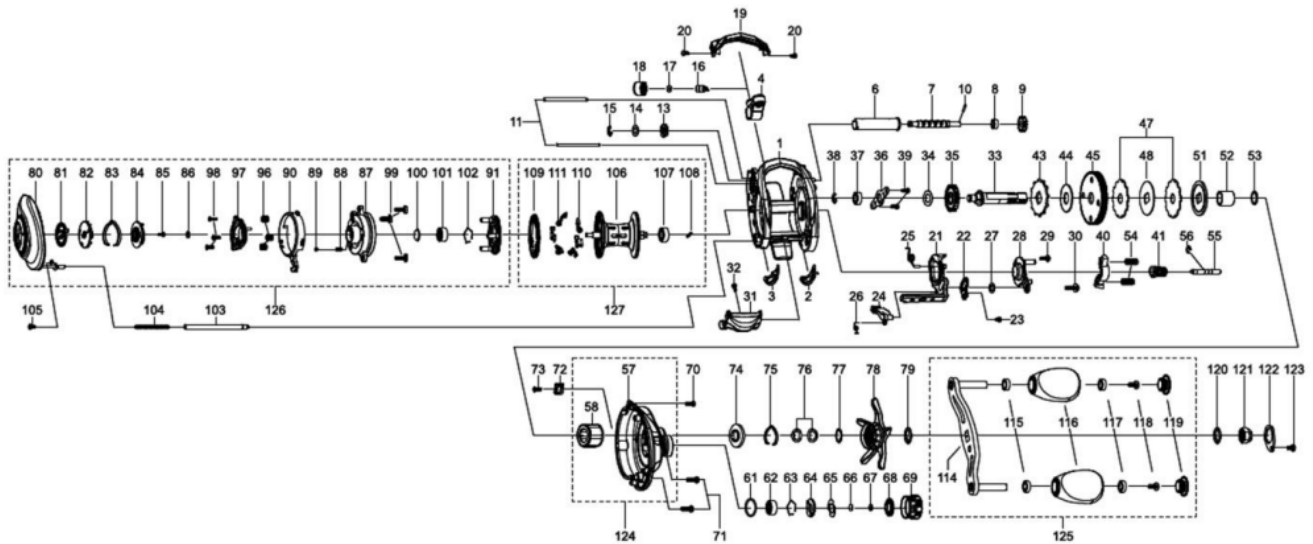

1478315 REVO

REVO ELITE8 IVCB

Please specify reel model number and number in reel foot when ordering parts.

Ambassadeur REVO4 ELITE 8 IVCB 28 00

パーツID	パーツ名	価格	
1	1493305	FRAME	¥5,000
2	1415607	SLIDE WASHER	¥200
3	1415608	SLIDE WASHER	¥200
4	1452852	LINE GUIDE	¥500
6	1280905	LEVEL WIND TUBE	¥300
7	1281170	WORM SHAFT	¥1,500
8	1125729	BALLBEARING	¥600
9	1125732	WORM SHAFT GEAR	¥100
10	1125733	WORM SHAFT PIN	¥50
11	1452762	LINE GUIDE SHAFT	¥300
13	1313359	WORM SHAFT PIN HOLDER	¥200
14	1185695	WORM SHAFT WASHER	¥160
15	1124201	RETAINER	¥50
16	1125806	PAWL	¥300
17	1116193	WASHER	¥50
18	1129323	LINE GUIDE NUT	¥70
19	1452923	FRONT COVER	¥500
20	1452764	SCREW	¥200
21	1452765	CLUTCH CAM	¥300
22	1415619	LINK PLATE	¥200
23	1415620	SCREW	¥200
24	1289969	KICK LEVER	¥300
25	1452766	CLUTCH SPRING	¥200
26	1125745	KICK LEVER SPRING	¥50
27	1185695	WORM SHAFT WASHER	¥160
28	1415621	CLUTCH PLATE	¥200
29	1415622	SCREW	¥200
30	1380616	SCREW	¥200
31	1452767	THUMB BAR	¥300
32	1252078	SCREW	¥160
33	1452924	MAIN GEAR SHAFT	¥1,200
34	1125747	WASHER	¥50
35	1251634	LEVEL WIND GEAR	¥160
36	1281130	MAIN GEAR SHAFT PLATE	¥200
37	1187625	SPOOL BALL BEARING	¥800
38	1124201	RETAINER	¥50
39	1372152	SCREW	¥200
40	1281131	YOKE	¥200
41	1493329	PINION	¥1,000
43	1452926	RATCHET	¥200
44	1452770	DRAG WASHER	¥300
45	1493330	MAIN GEAR	¥2,000
47	1452855	DRAG WASHER	¥500
48	1452856	DRAG WASHER	¥200
51	1452857	PRESSURE WASHER	¥200
52	1257782	SLEEVE	¥200
53	1452773	WASHER	¥200
54	1116237	YOKE SPRING	¥50
55	1125766	PINION SHAFT	¥500
56	1116226	RETAINER	¥50