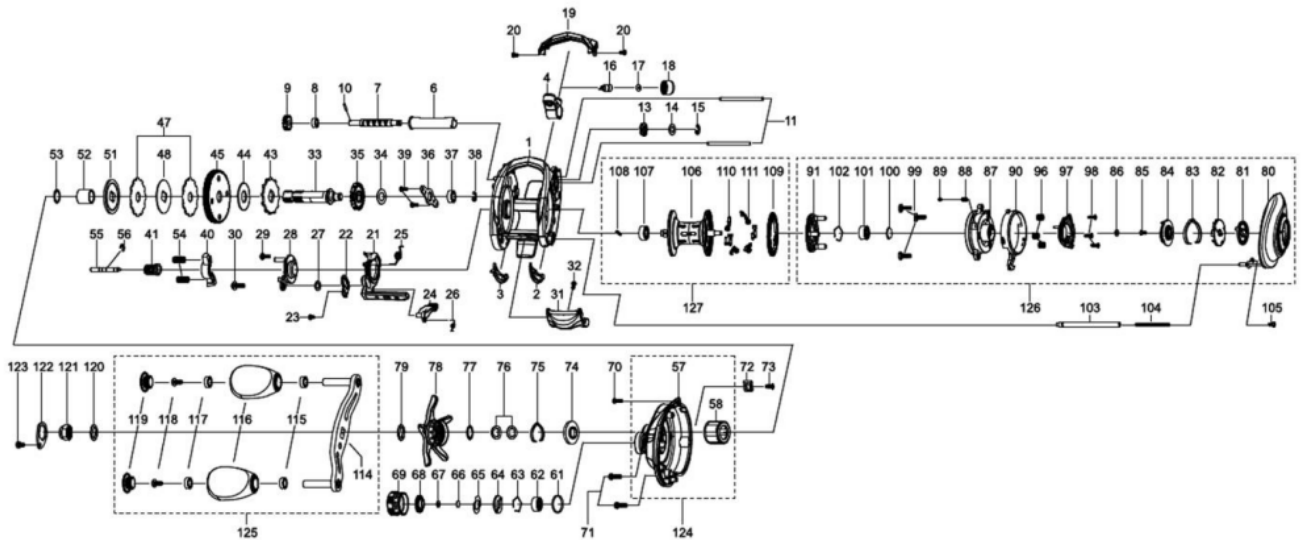

1478316 REVO

REVO ELITE8 IVCB-L

Please specify reel model number and number in reel foot when ordering parts.

Ambassadeur REVO4 ELITE 8 IVCB-L 28 00

パーツID	パーツ名	価格	
1	1493320	FRAME	¥5,000
2	1415607	SLIDE WASHER	¥200
3	1415608	SLIDE WASHER	¥200
4	1452852	LINE GUIDE	¥500
6	1280905	LEVEL WIND TUBE	¥300
7	1281170	WORM SHAFT	¥1,500
8	1125729	BALLBEARING	¥600
9	1125732	WORM SHAFT GEAR	¥100
10	1125733	WORM SHAFT PIN	¥50
11	1452762	LINE GUIDE SHAFT	¥300
13	1313359	WORM SHAFT PIN HOLDER	¥200
14	1185695	WORM SHAFT WASHER	¥160
15	1124201	RETAINER	¥50
16	1125806	PAWL	¥300
17	1116193	WASHER	¥50
18	1129323	LINE GUIDE NUT	¥70
19	1452944	FRONT COVER	¥500
20	1452764	SCREW	¥200
21	1452809	CLUTCH CAM	¥300
22	1415619	LINK PLATE	¥200
23	1415620	SCREW	¥200
24	1289971	KICK LEVER	¥300
25	1452810	CLUTCH SPRING	¥200
26	1127701	KICK LEVER SPRING	¥50
27	1185695	WORM SHAFT WASHER	¥160
28	1415661	CLUTCH PLATE	¥200
29	1415622	SCREW	¥200
30	1380616	SCREW	¥200
31	1452767	THUMB BAR	¥300
32	1252078	SCREW	¥160
33	1452945	MAIN GEAR SHAFT	¥1,200
34	1125747	WASHER	¥50
35	1251634	LEVEL WIND GEAR	¥160
36	1281130	MAIN GEAR SHAFT PLATE	¥200
37	1187625	SPOOL BALL BEARING	¥800
38	1124201	RETAINER	¥50
39	1372152	SCREW	¥200
40	1281235	YOKE	¥200
41	1490875	PINION	¥1,000
43	1452926	RATCHET	¥200
44	1452770	DRAG WASHER	¥300
45	1490876	MAIN GEAR	¥2,000
47	1452855	DRAG WASHER	¥500
48	1452856	DRAG WASHER	¥200
51	1452857	PRESSURE WASHER	¥200
52	1257782	SLEEVE	¥200
53	1452773	WASHER	¥200
54	1116237	YOKE SPRING	¥50
55	1125766	PINION SHAFT	¥500
56	1116226	RETAINER	¥50