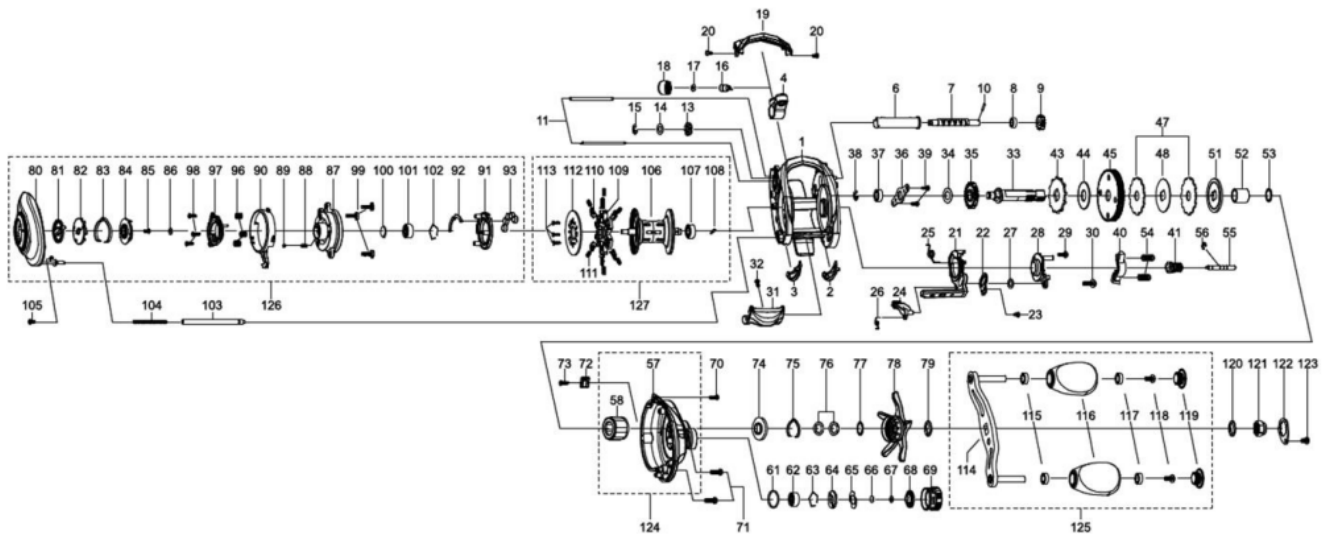

1478317 REVO

REVO ELITE7 IB

Please specify reel model number and number in reel foot when ordering parts.

Ambassadeur REVO4 ELITE 7 IB 28 00

パーツID	パーツ名	価格	
1	1493305	FRAME	¥5,000
2	1415607	SLIDE WASHER	¥200
3	1415608	SLIDE WASHER	¥200
4	1452852	LINE GUIDE	¥500
6	1280905	LEVEL WIND TUBE	¥300
7	1281170	WORM SHAFT	¥1,500
8	1125729	BALLBEARING	¥600
9	1125732	WORM SHAFT GEAR	¥100
10	1125733	WORM SHAFT PIN	¥50
11	1452762	LINE GUIDE SHAFT	¥300
13	1313359	WORM SHAFT PIN HOLDER	¥200
14	1185695	WORM SHAFT WASHER	¥160
15	1124201	RETAINER	¥50
16	1125806	PAWL	¥300
17	1116193	WASHER	¥50
18	1129323	LINE GUIDE NUT	¥70
19	1452923	FRONT COVER	¥500
20	1452764	SCREW	¥200
21	1452765	CLUTCH CAM	¥300
22	1415619	LINK PLATE	¥200
23	1415620	SCREW	¥200
24	1289969	KICK LEVER	¥300
25	1452766	CLUTCH SPRING	¥200
26	1125745	KICK LEVER SPRING	¥50
27	1185695	WORM SHAFT WASHER	¥160
28	1415621	CLUTCH PLATE	¥200
29	1415622	SCREW	¥200
30	1380616	SCREW	¥200
31	1452767	THUMB BAR	¥300
32	1252078	SCREW	¥160
33	1452924	MAIN GEAR SHAFT	¥1,200
34	1125747	WASHER	¥50
35	1251634	LEVEL WIND GEAR	¥160
36	1281130	MAIN GEAR SHAFT PLATE	¥200
37	1187625	SPOOL BALL BEARING	¥800
38	1124201	RETAINER	¥50
39	1372152	SCREW	¥200
40	1281131	YOKE	¥200
41	1452938	PINION	¥1,000
43	1452926	RATCHET	¥200
44	1452770	DRAG WASHER	¥100
45	1452939	MAIN GEAR	¥2,000
47	1452855	DRAG WASHER	¥500
48	1452856	DRAG WASHER	¥200
51	1452857	PRESSURE WASHER	¥200
52	1257782	SLEEVE	¥200
53	1452773	WASHER	¥200
54	1116237	YOKE SPRING	¥50
55	1125766	PINION SHAFT	¥500
56	1116226	RETAINER	¥50