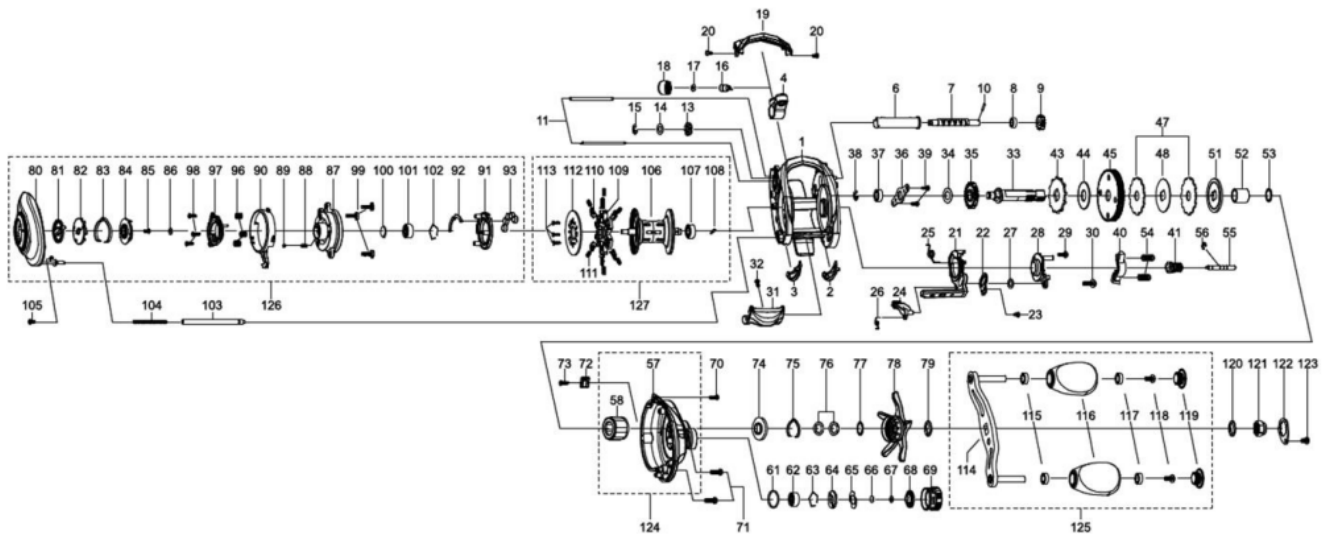

1478317 REVO

REVO ELITE7 IB

Please specify reel model number and number in reel foot when ordering parts.

Ambassadeur REVO4 ELITE 7 IB 28 00

パーツID	パーツ名	価格	
1	1493305	FRAME	¥5,000
2	1415607	SLIDE WASHER	¥200
3	1415608	SLIDE WASHER	¥200
4	1452852	LINE GUIDE	¥500
6	1280905	LEVEL WIND TUBE	¥300
7	1281170	WORM SHAFT	¥1,500
8	1125729	BALLBEARING	¥600
9	1125732	WORM SHAFT GEAR	¥100
10	1125733	WORM SHAFT PIN	¥50
11	1452762	LINE GUIDE SHAFT	¥300
13	1313359	WORM SHAFT PIN HOLDER	¥200
14	1185695	WORM SHAFT WASHER	¥160
15	1124201	RETAINER	¥50
16	1125806	PAWL	¥300
17	1116193	WASHER	¥50
18	1129323	LINE GUIDE NUT	¥70
19	1452923	FRONT COVER	¥500
20	1452764	SCREW	¥200
21	1452765	CLUTCH CAM	¥300
22	1415619	LINK PLATE	¥200
23	1415620	SCREW	¥200
24	1289969	KICK LEVER	¥300
25	1452766	CLUTCH SPRING	¥200
26	1125745	KICK LEVER SPRING	¥50
27	1185695	WORM SHAFT WASHER	¥160
28	1415621	CLUTCH PLATE	¥200
29	1415622	SCREW	¥200
30	1380616	SCREW	¥200
31	1452767	THUMB BAR	¥300
32	1252078	SCREW	¥160
33	1452924	MAIN GEAR SHAFT	¥1,200
34	1125747	WASHER	¥50
35	1251634	LEVEL WIND GEAR	¥160
36	1281130	MAIN GEAR SHAFT PLATE	¥200
37	1187625	SPOOL BALL BEARING	¥800
38	1124201	RETAINER	¥50
39	1372152	SCREW	¥200
40	1281131	YOKE	¥200
41	1452938	PINION	¥1,000
43	1452926	RATCHET	¥200
44	1452770	DRAG WASHER	¥300
45	1452939	MAIN GEAR	¥2,000
47	1452855	DRAG WASHER	¥500
48	1452856	DRAG WASHER	¥200
51	1452857	PRESSURE WASHER	¥200
52	1257782	SLEEVE	¥200
53	1452773	WASHER	¥200
54	1116237	YOKE SPRING	¥50
55	1125766	PINION SHAFT	¥500
56	1116226	RETAINER	¥50