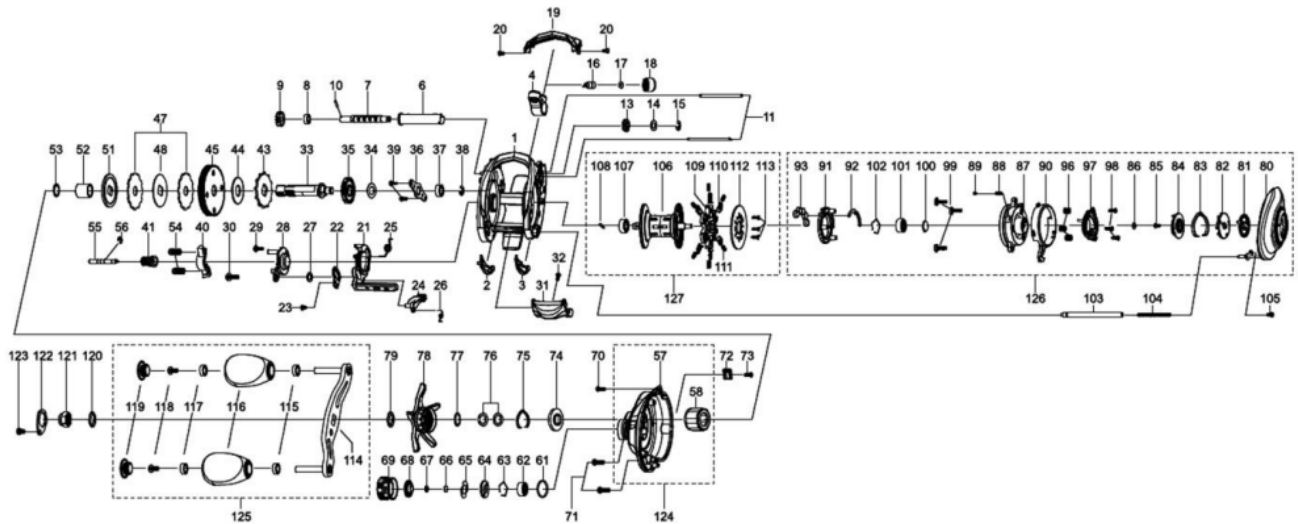

1478318 REVO

REVO ELITE7 IB-L

Please specify reel model number and number in reel foot when ordering parts.

Ambassadeur REVO4 ELITE 7 IB-L 28 00

パーツID	パーツ名	価格	
1	1493320	FRAME	¥5,000
2	1415607	SLIDE WASHER	¥200
3	1415608	SLIDE WASHER	¥200
4	1452852	LINE GUIDE	¥500
6	1280905	LEVEL WIND TUBE	¥300
7	1281170	WORM SHAFT	¥1,500
8	1125729	BALLBEARING	¥600
9	1125732	WORM SHAFT GEAR	¥100
10	1125733	WORM SHAFT PIN	¥50
11	1452762	LINE GUIDE SHAFT	¥300
13	1313359	WORM SHAFT PIN HOLDER	¥200
14	1185695	WORM SHAFT WASHER	¥160
15	1124201	RETAINER	¥50
16	1125806	PAWL	¥300
17	1116193	WASHER	¥50
18	1129323	LINE GUIDE NUT	¥70
19	1452944	FRONT COVER	¥500
20	1452764	SCREW	¥200
21	1452809	CLUTCH CAM	¥300
22	1415619	LINK PLATE	¥200
23	1415620	SCREW	¥200
24	1289971	KICK LEVER	¥300
25	1452810	CLUTCH SPRING	¥200
26	1127701	KICK LEVER SPRING	¥50
27	1185695	WORM SHAFT WASHER	¥160
28	1415661	CLUTCH PLATE	¥200
29	1415622	SCREW	¥200
30	1380616	SCREW	¥200
31	1452767	THUMB BAR	¥300
32	1252078	SCREW	¥160
33	1452945	MAIN GEAR SHAFT	¥1,200
34	1125747	WASHER	¥50
35	1251634	LEVEL WIND GEAR	¥160
36	1281130	MAIN GEAR SHAFT PLATE	¥200
37	1187625	SPOOL BALL BEARING	¥800
38	1124201	RETAINER	¥50
39	1372152	SCREW	¥200
40	1281235	YOKE	¥200
41	1452965	PINION	¥1,000
43	1452926	RATCHET	¥200
44	1452770	DRAG WASHER	¥300
45	1493325	MAIN GEAR	¥2,000
47	1452855	DRAG WASHER	¥500
48	1452856	DRAG WASHER	¥200
51	1452857	PRESSURE WASHER	¥200
52	1257782	SLEEVE	¥200
53	1452773	WASHER	¥200
54	1116237	YOKE SPRING	¥50
55	1125766	PINION SHAFT	¥500
56	1116226	RETAINER	¥50