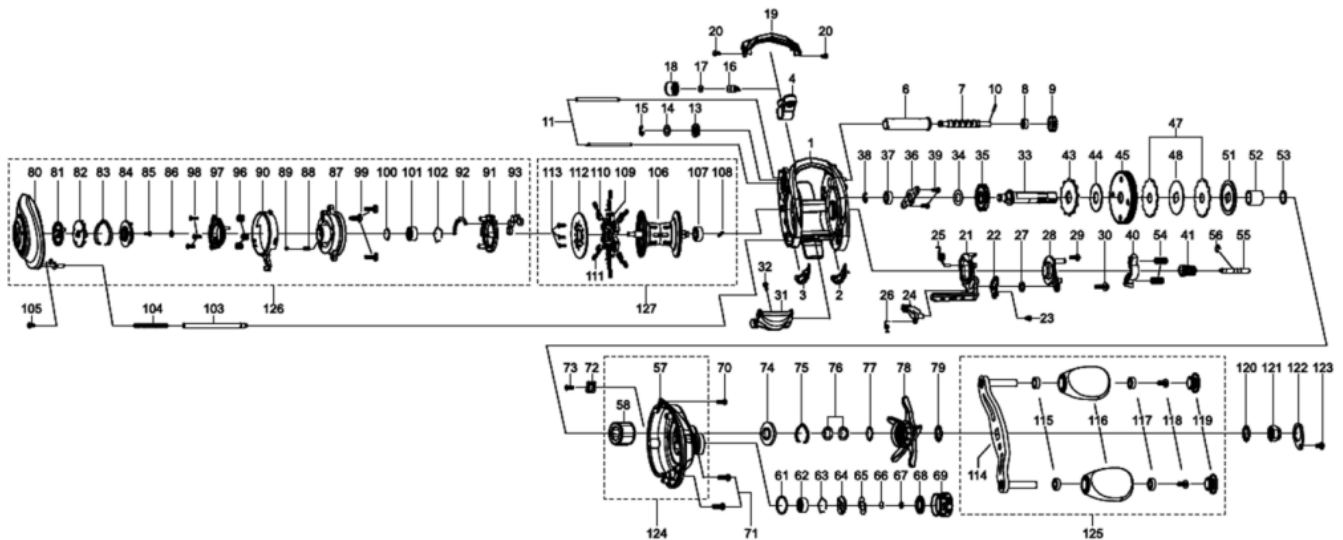

1478359 REVO

REVO ELITE6 IB

Please specify reel model number and number in reel foot when ordering parts.

Ambassadeur REVO4 ELITE 6 IB 28 00

パーツID	パーツ名	価格	
1	1493305	FRAME	¥5,000
2	1415607	SLIDE WASHER	¥200
3	1415608	SLIDE WASHER	¥200
4	1452852	LINE GUIDE	¥500
6	1280905	LEVEL WIND TUBE	¥300
7	1281170	WORM SHAFT	¥1,500
8	1125729	BALLBEARING	¥600
9	1125732	WORM SHAFT GEAR	¥100
10	1125733	WORM SHAFT PIN	¥50
11	1452762	LINE GUIDE SHAFT	¥300
13	1313359	WORM SHAFT PIN HOLDER	¥200
14	1185695	WORM SHAFT WASHER	¥160
15	1124201	RETAINER	¥50
16	1125806	PAWL	¥300
17	1116193	WASHER	¥50
18	1129323	LINE GUIDE NUT	¥70
19	1452923	FRONT COVER	¥500
20	1452764	SCREW	¥200
21	1452765	CLUTCH CAM	¥300
22	1415619	LINK PLATE	¥200
23	1415620	SCREW	¥200
24	1289969	KICK LEVER	¥300
25	1452766	CLUTCH SPRING	¥200
26	1125745	KICK LEVER SPRING	¥50
27	1185695	WORM SHAFT WASHER	¥160
28	1415621	CLUTCH PLATE	¥200
29	1415622	SCREW	¥200
30	1380616	SCREW	¥200
31	1452767	THUMB BAR	¥300
32	1252078	SCREW	¥160
33	1452924	MAIN GEAR SHAFT	¥1,200
34	1125747	WASHER	¥50
35	1251634	LEVEL WIND GEAR	¥160
36	1281130	MAIN GEAR SHAFT PLATE	¥200
37	1187625	SPOOL BALL BEARING	¥800
38	1124201	RETAINER	¥50
39	1372152	SCREW	¥200
40	1281131	YOKE	¥200
41	1452925	PINION	¥1,000
43	1452926	RATCHET	¥200
44	1452770	DRAG WASHER	¥300
45	1452927	MAIN GEAR	¥2,000
47	1452855	DRAG WASHER	¥500
48	1452856	DRAG WASHER	¥200
51	1452857	PRESSURE WASHER	¥200
52	1257782	SLEEVE	¥200
53	1452773	WASHER	¥200
54	1116237	YOKE SPRING	¥50
55	1125766	PINION SHAFT	¥500
56	1116226	RETAINER	¥50