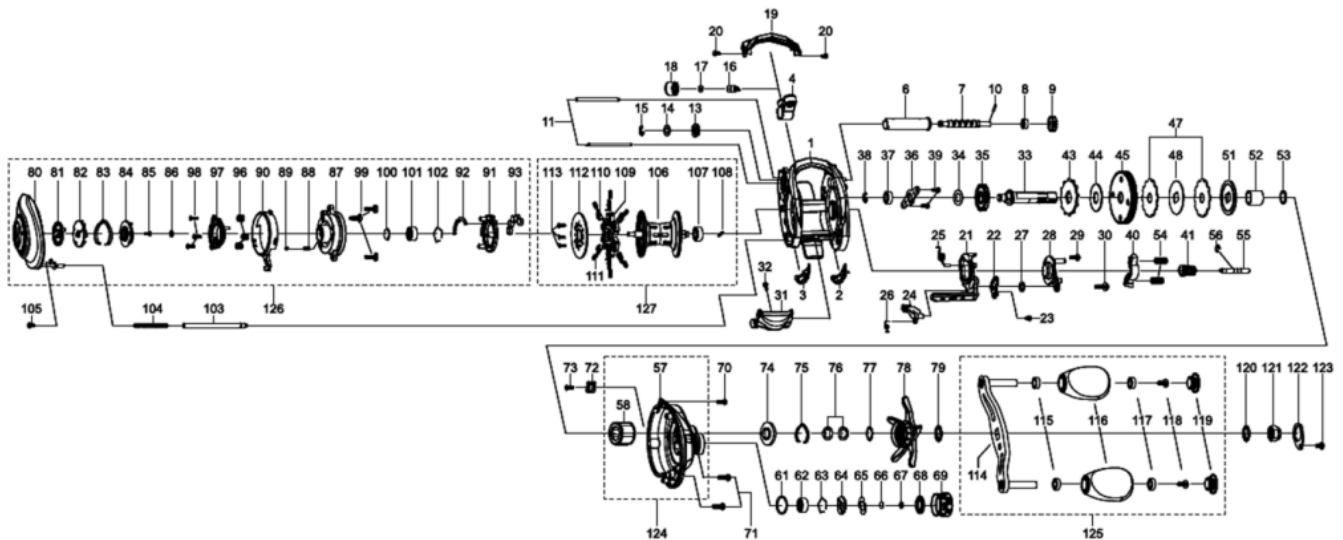

1478359 REVO

REVO ELITE6 IB

Please specify reel model number and number in reel foot when ordering parts.

Ambassadeur REVO4 ELITE 6 IB 28 00

パーツID	パーツ名	価格	
1	1493305	FRAME	¥5,000
2	1415607	SLIDE WASHER	¥200
3	1415608	SLIDE WASHER	¥200
4	1452852	LINE GUIDE	¥500
6	1280905	LEVEL WIND TUBE	¥300
7	1281170	WORM SHAFT	¥1,500
8	1125729	BALLBEARING	¥600
9	1125732	WORM SHAFT GEAR	¥100
10	1125733	WORM SHAFT PIN	¥50
11	1452762	LINE GUIDE SHAFT	¥300
13	1313359	WORM SHAFT PIN HOLDER	¥200
14	1185695	WORM SHAFT WASHER	¥160
15	1124201	RETAINER	¥50
16	1125806	PAWL	¥300
17	1116193	WASHER	¥50
18	1129323	LINE GUIDE NUT	¥70
19	1452923	FRONT COVER	¥500
20	1452764	SCREW	¥200
21	1452765	CLUTCH CAM	¥300
22	1415619	LINK PLATE	¥200
23	1415620	SCREW	¥200
24	1289969	KICK LEVER	¥300
25	1452766	CLUTCH SPRING	¥200
26	1125745	KICK LEVER SPRING	¥50
27	1185695	WORM SHAFT WASHER	¥160
28	1415621	CLUTCH PLATE	¥200
29	1415622	SCREW	¥200
30	1380616	SCREW	¥200
31	1452767	THUMB BAR	¥300
32	1252078	SCREW	¥160
33	1452924	MAIN GEAR SHAFT	¥1,200
34	1125747	WASHER	¥50
35	1251634	LEVEL WIND GEAR	¥160
36	1281130	MAIN GEAR SHAFT PLATE	¥200
37	1187625	SPOOL BALL BEARING	¥800
38	1124201	RETAINER	¥50
39	1372152	SCREW	¥200
40	1281131	YOKE	¥200
41	1452925	PINION	¥1,000
43	1452926	RATCHET	¥200
44	1452770	DRAG WASHER	¥100
45	1452927	MAIN GEAR	¥2,000
47	1452855	DRAG WASHER	¥500
48	1452856	DRAG WASHER	¥200
51	1452857	PRESSURE WASHER	¥200
52	1257782	SLEEVE	¥200
53	1452773	WASHER	¥200
54	1116237	YOKE SPRING	¥50
55	1125766	PINION SHAFT	¥500
56	1116226	RETAINER	¥50