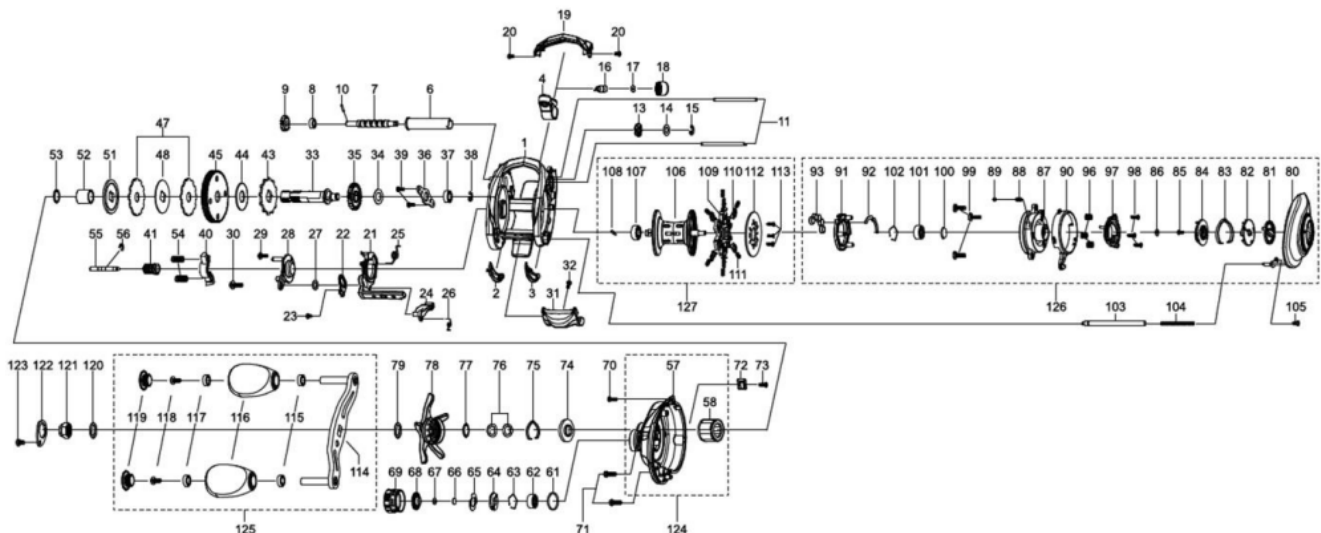

1478360 REVO

REVO ELITE6 IB-L

Please specify reel model number and number in reel foot when ordering parts.

Ambassadeur REVO4 ELITE 6 IB-L 28 00

パーツID	パーツ名	価格	
1	1493320	FRAME	¥5,000
2	1415607	SLIDE WASHER	¥200
3	1415608	SLIDE WASHER	¥200
4	1452852	LINE GUIDE	¥500
6	1280905	LEVEL WIND TUBE	¥300
7	1281170	WORM SHAFT	¥1,500
8	1125729	BALLBEARING	¥600
9	1125732	WORM SHAFT GEAR	¥100
10	1125733	WORM SHAFT PIN	¥50
11	1452762	LINE GUIDE SHAFT	¥300
13	1313359	WORM SHAFT PIN HOLDER	¥200
14	1185695	WORM SHAFT WASHER	¥160
15	1124201	RETAINER	¥50
16	1125806	PAWL	¥300
17	1116193	WASHER	¥50
18	1129323	LINE GUIDE NUT	¥70
19	1452944	FRONT COVER	¥500
20	1452764	SCREW	¥200
21	1452809	CLUTCH CAM	¥300
22	1415619	LINK PLATE	¥200
23	1415620	SCREW	¥200
24	1289971	KICK LEVER	¥300
25	1452810	CLUTCH SPRING	¥200
26	1127701	KICK LEVER SPRING	¥50
27	1185695	WORM SHAFT WASHER	¥160
28	1415661	CLUTCH PLATE	¥200
29	1415622	SCREW	¥200
30	1380616	SCREW	¥200
31	1452767	THUMB BAR	¥300
32	1252078	SCREW	¥160
33	1452945	MAIN GEAR SHAFT	¥1,200
34	1125747	WASHER	¥50
35	1251634	LEVEL WIND GEAR	¥160
36	1281130	MAIN GEAR SHAFT PLATE	¥200
37	1187625	SPOOL BALL BEARING	¥800
38	1124201	RETAINER	¥50
39	1372152	SCREW	¥200
40	1281235	YOKE	¥200
41	1452946	PINION	¥1,000
43	1452926	RATCHET	¥200
44	1452770	DRAG WASHER	¥300
45	1452947	MAIN GEAR	¥2,000
47	1452855	DRAG WASHER	¥500
48	1452856	DRAG WASHER	¥200
51	1452857	PRESSURE WASHER	¥200
52	1257782	SLEEVE	¥200
53	1452773	WASHER	¥200
54	1116237	YOKE SPRING	¥50
55	1125766	PINION SHAFT	¥500
56	1116226	RETAINER	¥50