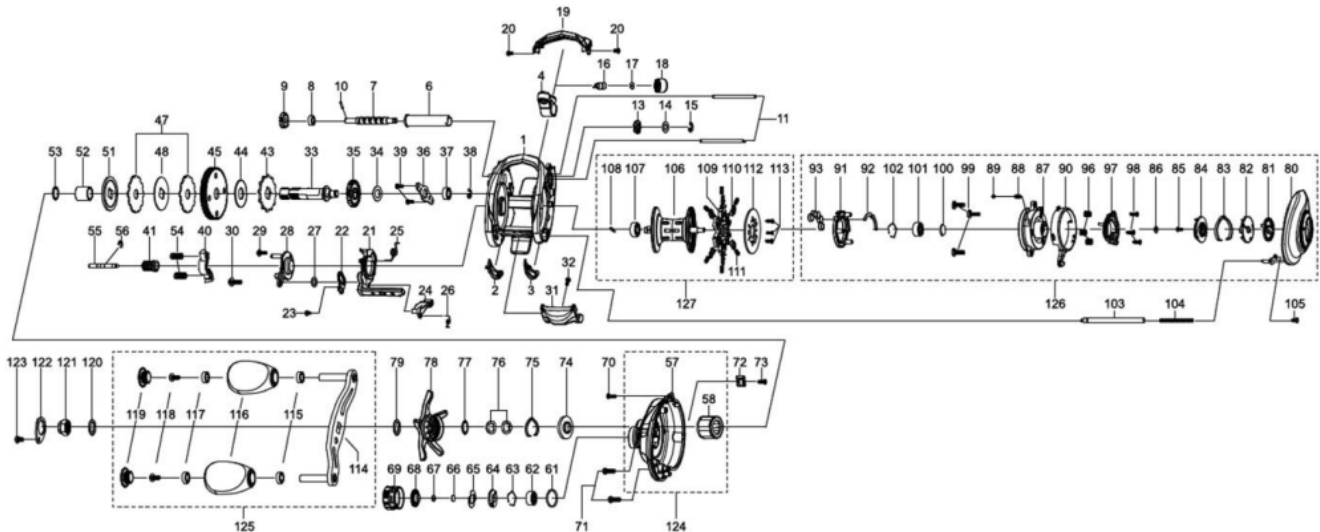

1478360 REVO

REVO ELITE6 IB-L

Please specify reel model number and number in reel foot when ordering parts.

Ambassadeur REVO4 ELITE 6 IB-L 28 00

パーツID	パーツ名	価格	
1	1493320	FRAME	¥5,000
2	1415607	SLIDE WASHER	¥200
3	1415608	SLIDE WASHER	¥200
4	1452852	LINE GUIDE	¥500
6	1280905	LEVEL WIND TUBE	¥300
7	1281170	WORM SHAFT	¥1,500
8	1125729	BALLBEARING	¥600
9	1125732	WORM SHAFT GEAR	¥100
10	1125733	WORM SHAFT PIN	¥50
11	1452762	LINE GUIDE SHAFT	¥300
13	1313359	WORM SHAFT PIN HOLDER	¥200
14	1185695	WORM SHAFT WASHER	¥160
15	1124201	RETAINER	¥50
16	1125806	PAWL	¥300
17	1116193	WASHER	¥50
18	1129323	LINE GUIDE NUT	¥70
19	1452944	FRONT COVER	¥500
20	1452764	SCREW	¥200
21	1452809	CLUTCH CAM	¥300
22	1415619	LINK PLATE	¥200
23	1415620	SCREW	¥200
24	1289971	KICK LEVER	¥300
25	1452810	CLUTCH SPRING	¥200
26	1127701	KICK LEVER SPRING	¥50
27	1185695	WORM SHAFT WASHER	¥160
28	1415661	CLUTCH PLATE	¥200
29	1415622	SCREW	¥200
30	1380616	SCREW	¥200
31	1452767	THUMB BAR	¥300
32	1252078	SCREW	¥160
33	1452945	MAIN GEAR SHAFT	¥1,200
34	1125747	WASHER	¥50
35	1251634	LEVEL WIND GEAR	¥160
36	1281130	MAIN GEAR SHAFT PLATE	¥200
37	1187625	SPOOL BALL BEARING	¥800
38	1124201	RETAINER	¥50
39	1372152	SCREW	¥200
40	1281235	YOKE	¥200
41	1452946	PINION	¥1,000
43	1452926	RATCHET	¥200
44	1452770	DRAG WASHER	¥100
45	1452947	MAIN GEAR	¥2,000
47	1452855	DRAG WASHER	¥500
48	1452856	DRAG WASHER	¥200
51	1452857	PRESSURE WASHER	¥200
52	1257782	SLEEVE	¥200
53	1452773	WASHER	¥200
54	1116237	YOKE SPRING	¥50
55	1125766	PINION SHAFT	¥500
56	1116226	RETAINER	¥50