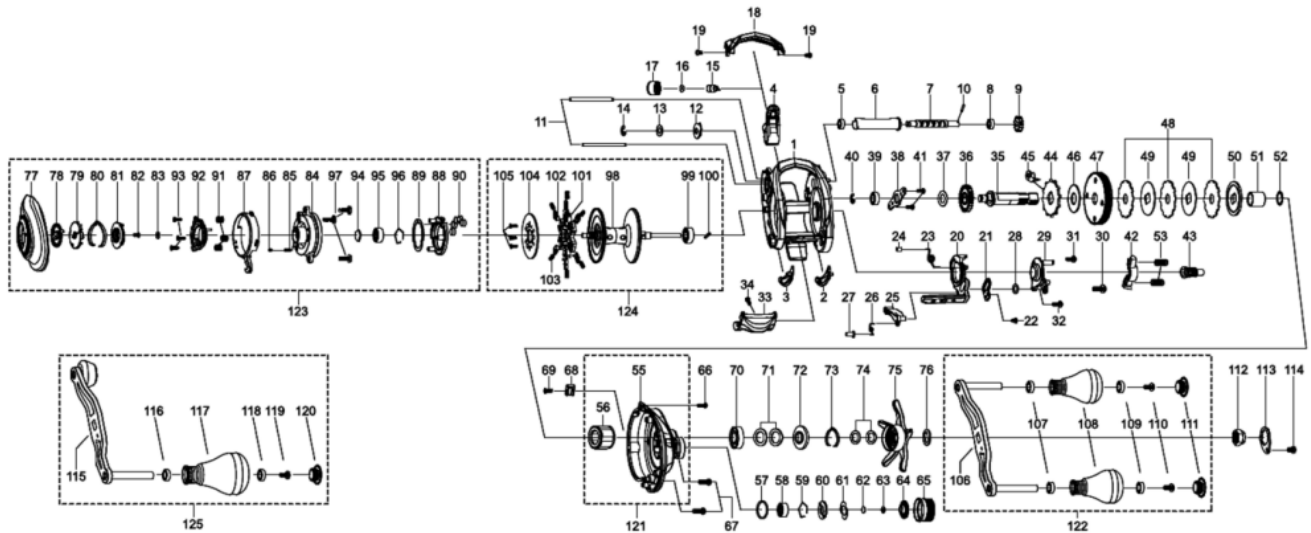

1479946 REVO

REVO BEAST 40

Please specify reel model number and number in reel foot when ordering parts.

Ambassadeur REVO BEAST 40 28 01

パーツID	パーツ名	価格
1	1490860 FRAME	¥5,500
2	1490861 SLIDE WASHER RIGHT	¥200
3	1490862 SLIDE WASHER LEFT	¥200
4	1490863 LINE GUIDE	¥500
5	1132853 BALL BEARING	¥600
6	1490864 LEVEL WIND TUBE	¥300
7	1490865 WORM SHAFT	¥1,500
8	1132853 BALL BEARING	¥600
9	1125732 WORM SHAFT GEAR	¥100
10	1125733 WORM SHAFT PIN	¥50
11	1490866 LINE GUIDE SHAFT	¥300
12	1125734 WORM SHAFT PIN HOLDER	¥70
13	1490867 WASHER	¥200
14	1124201 RETAINER	¥50
15	1125806 PAWL	¥300
16	1116193 WASHER	¥50
17	1129323 LINE GUIDE NUT	¥70
18	1490868 FRONT COVER	¥500
19	1452764 SCREW	¥200
20	1490869 CLUTCH CAM	¥300
21	1490870 LINK PLATE	¥200
22	1415620 SCREW	¥200
23	1452766 CLUTCH SPRING	¥200
24	1380606 CLUTCH SPRING BUSHING	¥200
25	1289969 KICK LEVER	¥300
26	1125745 KICK LEVER SPRING	¥50
27	1415617 KICK LEVER SPRING BUSHING	¥200
28	1124224 WASHER	¥160
29	1490871 CAM PLATE	¥200
30	1380616 SCREW	¥200
31	1415622 SCREW	¥200
32	1196769 SCREW	¥50
33	1452767 THUMB BAR	¥300
34	1252078 SCREW	¥160
35	1490872 MAIN GEAR SHAFT	¥1,000
36	1251634 LEVEL WIND GEAR	¥160
37	1125747 WASHER	¥50
38	1281130 MAIN GEAR SHAFT PLATE	¥200
39	1281216 BALL BEARING	¥600
40	1124201 RETAINER	¥50
41	1372152 SCREW	¥200
42	1281131 YOKE	¥200
43	1498731 PINION	¥1,500
44	1452769 RATCHET	¥200
45	1144194 STOPPER	¥900
46	1490874 DRAG WASHER	¥300
47	1490796 MAIN GEAR	¥2,500
48	1452855 DRAG WASHER	¥500
49	1452856 DRAG WASHER	¥200
50	1452857 PRESSURE WASHER	¥200