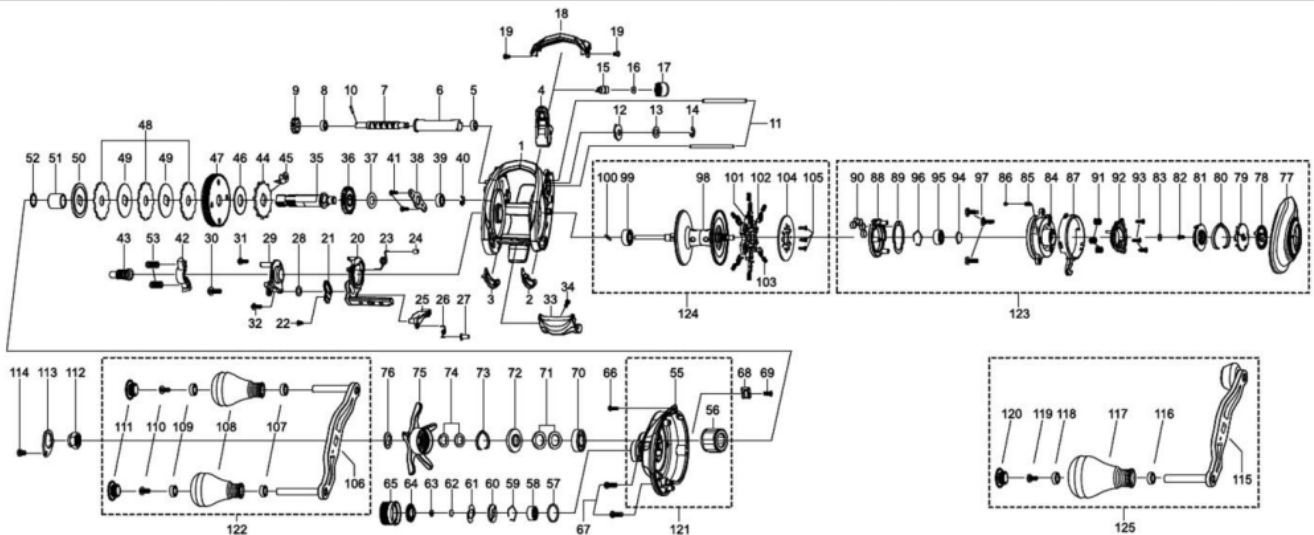

1479947 REVO

REVO BEAST 41-L

Please specify reel model number and number in reel foot when ordering parts.

Ambassadeur REVO BEAST 41-L 28 01

パーツID	パーツ名	価格
1	1490826 FRAME	¥5,500
2	1490861 SLIDE WASHER RIGHT	¥200
3	1490862 SLIDE WASHER LEFT	¥200
4	1490863 LINE GUIDE	¥500
5	1132853 BALL BEARING	¥600
6	1490864 LEVEL WIND TUBE	¥300
7	1490865 WORM SHAFT	¥1,500
8	1132853 BALL BEARING	¥600
9	1125732 WORM SHAFT GEAR	¥100
10	1125733 WORM SHAFT PIN	¥50
11	1490866 LINE GUIDE SHAFT	¥300
12	1125734 WORM SHAFT PIN HOLDER	¥70
13	1490867 WASHER	¥200
14	1124201 RETAINER	¥50
15	1125806 PAWL	¥300
16	1116193 WASHER	¥50
17	1129323 LINE GUIDE NUT	¥70
18	1490827 FRONT COVER	¥500
19	1452764 SCREW	¥200
20	1490828 CLUTCH CAM	¥300
21	1490870 LINK PLATE	¥200
22	1415620 SCREW	¥200
23	1452810 CLUTCH SPRING	¥200
24	1380606 CLUTCH SPRING BUSHING	¥200
25	1289971 KICK LEVER	¥300
26	1127701 KICK LEVER SPRING	¥50
27	1415617 KICK LEVER SPRING BUSHING	¥200
28	1124224 WASHER	¥160
29	1490829 CAM PLATE	¥200
30	1380616 SCREW	¥200
31	1415622 SCREW	¥200
32	1196769 SCREW	¥50
33	1452767 THUMB BAR	¥300
34	1252078 SCREW	¥160
35	1490830 MAIN GEAR SHAFT	¥1,000
36	1251634 LEVEL WIND GEAR	¥160
37	1125747 WASHER	¥50
38	1281130 MAIN GEAR SHAFT PLATE	¥200
39	1281216 BALL BEARING	¥600
40	1124201 RETAINER	¥50
41	1372152 SCREW	¥200
42	1281235 YOKE	¥200
43	1498749 PINION	¥1,500
44	1452769 RATCHET	¥200
45	1144194 STOPPER	¥900
46	1490874 DRAG WASHER	¥300
47	1490832 MAIN GEAR	¥2,500
48	1452855 DRAG WASHER	¥500
49	1452856 DRAG WASHER	¥200
50	1452857 PRESSURE WASHER	¥200