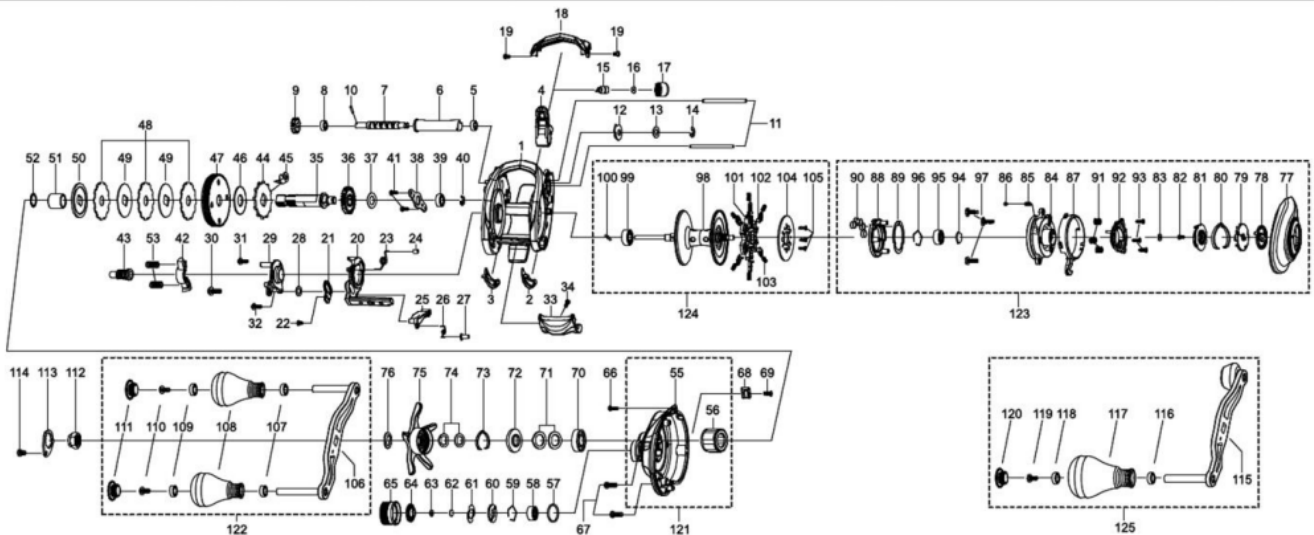

1479947 REVO

REVO BEAST 41-L

Please specify reel model number and number in reel foot when ordering parts.

Ambassadeur REVO BEAST 41-L 28 01

パーツID	パーツ名	価格	
1	1490826	FRAME	¥5,500
2	1490861	SLIDE WASHER RIGHT	¥200
3	1490862	SLIDE WASHER LEFT	¥200
4	1490863	LINE GUIDE	¥500
5	1132853	BALL BEARING	¥600
6	1490864	LEVEL WIND TUBE	¥300
7	1490865	WORM SHAFT	¥1,500
8	1132853	BALL BEARING	¥600
9	1125732	WORM SHAFT GEAR	¥100
10	1125733	WORM SHAFT PIN	¥50
11	1490866	LINE GUIDE SHAFT	¥300
12	1125734	WORM SHAFT PIN HOLDER	¥70
13	1490867	WASHER	¥200
14	1124201	RETAINER	¥50
15	1125806	PAWL	¥300
16	1116193	WASHER	¥50
17	1129323	LINE GUIDE NUT	¥70
18	1490827	FRONT COVER	¥500
19	1452764	SCREW	¥200
20	1490828	CLUTCH CAM	¥300
21	1490870	LINK PLATE	¥200
22	1415620	SCREW	¥200
23	1452810	CLUTCH SPRING	¥200
24	1380606	CLUTCH SPRING BUSHING	¥200
25	1289971	KICK LEVER	¥300
26	1127701	KICK LEVER SPRING	¥50
27	1415617	KICK LEVER SPRING BUSHING	¥200
28	1124224	WASHER	¥160
29	1490829	CAM PLATE	¥200
30	1380616	SCREW	¥200
31	1415622	SCREW	¥200
32	1196769	SCREW	¥50
33	1452767	THUMB BAR	¥300
34	1252078	SCREW	¥160
35	1490830	MAIN GEAR SHAFT	¥1,000
36	1251634	LEVEL WIND GEAR	¥160
37	1125747	WASHER	¥50
38	1281130	MAIN GEAR SHAFT PLATE	¥200
39	1281216	BALL BEARING	¥600
40	1124201	RETAINER	¥50
41	1372152	SCREW	¥200
42	1281235	YOKE	¥200
43	1498749	PINION	¥1,500
44	1452769	RATCHET	¥200
45	1144194	STOPPER	¥900
46	1490874	DRAG WASHER	¥300
47	1490832	MAIN GEAR	¥2,500
48	1452855	DRAG WASHER	¥500
49	1452856	DRAG WASHER	¥200
50	1452857	PRESSURE WASHER	¥200