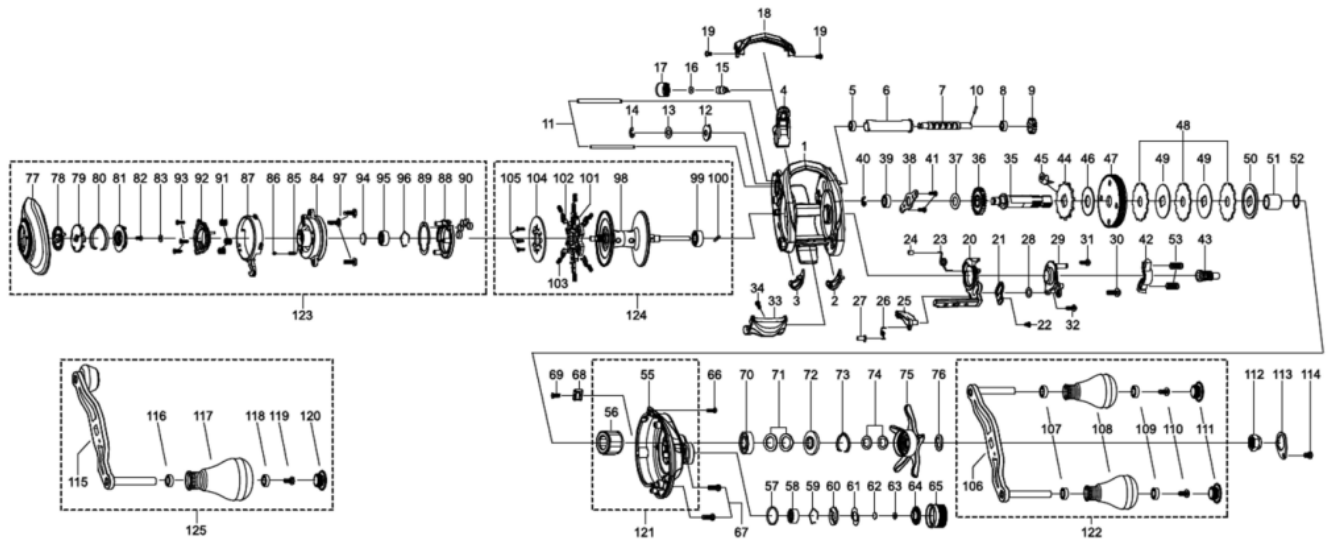

1485121 REVO

REVO BEAST 40 HS

Please specify reel model number and number in reel foot when ordering parts.

Ambassadeur REVO BEAST 40-HS 28 01

パーツID	パーツ名	価格
1	1490860 FRAME	¥5,500
2	1490861 SLIDE WASHER RIGHT	¥200
3	1490862 SLIDE WASHER LEFT	¥200
4	1490863 LINE GUIDE	¥500
5	1132853 BALL BEARING	¥600
6	1490864 LEVEL WIND TUBE	¥300
7	1490865 WORM SHAFT	¥1,500
8	1132853 BALL BEARING	¥600
9	1125732 WORM SHAFT GEAR	¥100
10	1125733 WORM SHAFT PIN	¥50
11	1490866 LINE GUIDE SHAFT	¥300
12	1125734 WORM SHAFT PIN HOLDER	¥70
13	1490867 WASHER	¥200
14	1124201 RETAINER	¥50
15	1125806 PAWL	¥300
16	1116193 WASHER	¥50
17	1129323 LINE GUIDE NUT	¥70
18	1490868 FRONT COVER	¥500
19	1452764 SCREW	¥200
20	1490869 CLUTCH CAM	¥300
21	1490870 LINK PLATE	¥200
22	1415620 SCREW	¥200
23	1452766 CLUTCH SPRING	¥200
24	1380606 CLUTCH SPRING BUSHING	¥200
25	1289969 KICK LEVER	¥300
26	1125745 KICK LEVER SPRING	¥50
27	1415617 KICK LEVER SPRING BUSHING	¥200
28	1124224 WASHER	¥160
29	1490871 CAM PLATE	¥200
30	1380616 SCREW	¥200
31	1415622 SCREW	¥200
32	1196769 SCREW	¥50
33	1452767 THUMB BAR	¥300
34	1252078 SCREW	¥160
35	1490872 MAIN GEAR SHAFT	¥1,000
36	1251634 LEVEL WIND GEAR	¥160
37	1125747 WASHER	¥50
38	1281130 MAIN GEAR SHAFT PLATE	¥200
39	1281216 BALL BEARING	¥600
40	1124201 RETAINER	¥50
41	1372152 SCREW	¥200
42	1281131 YOKE	¥200
43	1498736 PINION	¥1,500
44	1452769 RATCHET	¥200
45	1144194 STOPPER	¥900
46	1490874 DRAG WASHER	¥300
47	1490822 MAIN GEAR	¥2,500
48	1452855 DRAG WASHER	¥500
49	1452856 DRAG WASHER	¥200
50	1452857 PRESSURE WASHER	¥200