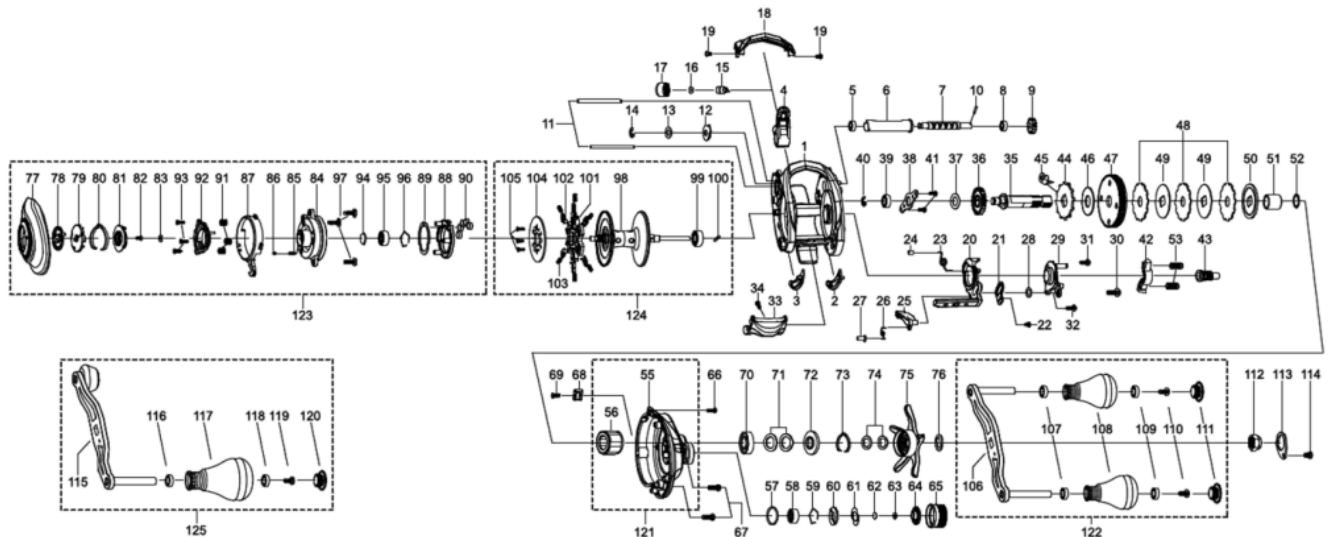

1485121 REVO

REVO BEAST 40 HS

Please specify reel model number and number in reel foot when ordering parts.

Ambassadeur REVO BEAST 40-HS 28 01

パーツID	パーツ名	価格	
1	1490860	FRAME	¥5,500
2	1490861	SLIDE WASHER RIGHT	¥200
3	1490862	SLIDE WASHER LEFT	¥200
4	1490863	LINE GUIDE	¥500
5	1132853	BALL BEARING	¥600
6	1490864	LEVEL WIND TUBE	¥300
7	1490865	WORM SHAFT	¥1,500
8	1132853	BALL BEARING	¥600
9	1125732	WORM SHAFT GEAR	¥100
10	1125733	WORM SHAFT PIN	¥50
11	1490866	LINE GUIDE SHAFT	¥300
12	1125734	WORM SHAFT PIN HOLDER	¥70
13	1490867	WASHER	¥200
14	1124201	RETAINER	¥50
15	1125806	PAWL	¥300
16	1116193	WASHER	¥50
17	1129323	LINE GUIDE NUT	¥70
18	1490868	FRONT COVER	¥500
19	1452764	SCREW	¥200
20	1490869	CLUTCH CAM	¥300
21	1490870	LINK PLATE	¥200
22	1415620	SCREW	¥200
23	1452766	CLUTCH SPRING	¥200
24	1380606	CLUTCH SPRING BUSHING	¥200
25	1289969	KICK LEVER	¥300
26	1125745	KICK LEVER SPRING	¥50
27	1415617	KICK LEVER SPRING BUSHING	¥200
28	1124224	WASHER	¥160
29	1490871	CAM PLATE	¥200
30	1380616	SCREW	¥200
31	1415622	SCREW	¥200
32	1196769	SCREW	¥50
33	1452767	THUMB BAR	¥300
34	1252078	SCREW	¥160
35	1490872	MAIN GEAR SHAFT	¥1,000
36	1251634	LEVEL WIND GEAR	¥160
37	1125747	WASHER	¥50
38	1281130	MAIN GEAR SHAFT PLATE	¥200
39	1281216	BALL BEARING	¥600
40	1124201	RETAINER	¥50
41	1372152	SCREW	¥200
42	1281131	YOKE	¥200
43	1498736	PINION	¥1,500
44	1452769	RATCHET	¥200
45	1144194	STOPPER	¥900
46	1490874	DRAG WASHER	¥300
47	1490822	MAIN GEAR	¥2,500
48	1452855	DRAG WASHER	¥500
49	1452856	DRAG WASHER	¥200
50	1452857	PRESSURE WASHER	¥200