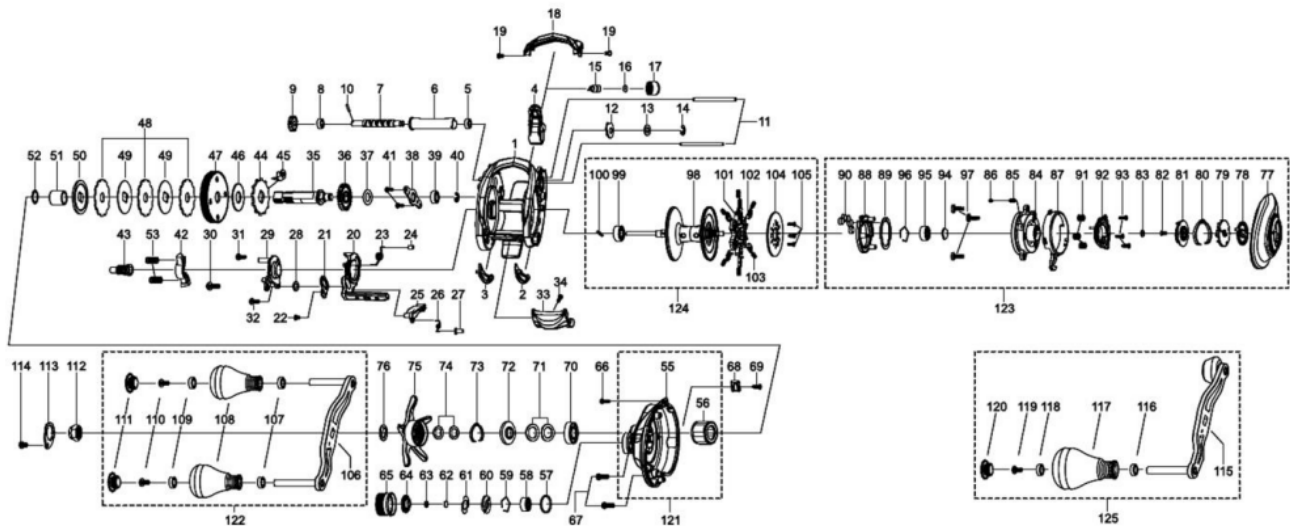

1485122 REVO

REVO BEAST 41 HS-L

Please specify reel model number and number in reel foot when ordering parts.

Ambassadeur REVO BEAST 41-HS-L 28 01

パーツID	パーツ名	価格
1	1490826 FRAME	¥5,500
2	1490861 SLIDE WASHER RIGHT	¥200
3	1490862 SLIDE WASHER LEFT	¥200
4	1490863 LINE GUIDE	¥500
5	1132853 BALL BEARING	¥600
6	1490864 LEVEL WIND TUBE	¥300
7	1490865 WORM SHAFT	¥1,500
8	1132853 BALL BEARING	¥600
9	1125732 WORM SHAFT GEAR	¥100
10	1125733 WORM SHAFT PIN	¥50
11	1490866 LINE GUIDE SHAFT	¥300
12	1125734 WORM SHAFT PIN HOLDER	¥70
13	1490867 WASHER	¥200
14	1124201 RETAINER	¥50
15	1125806 PAWL	¥300
16	1116193 WASHER	¥50
17	1129323 LINE GUIDE NUT	¥70
18	1490827 FRONT COVER	¥500
19	1452764 SCREW	¥200
20	1490828 CLUTCH CAM	¥300
21	1490870 LINK PLATE	¥200
22	1415620 SCREW	¥200
23	1452810 CLUTCH SPRING	¥200
24	1380606 CLUTCH SPRING BUSHING	¥200
25	1289971 KICK LEVER	¥300
26	1127701 KICK LEVER SPRING	¥50
27	1415617 KICK LEVER SPRING BUSHING	¥200
28	1124224 WASHER	¥160
29	1490829 CAM PLATE	¥200
30	1380616 SCREW	¥200
31	1415622 SCREW	¥200
32	1196769 SCREW	¥50
33	1452767 THUMB BAR	¥300
34	1252078 SCREW	¥160
35	1490830 MAIN GEAR SHAFT	¥1,000
36	1251634 LEVEL WIND GEAR	¥160
37	1125747 WASHER	¥50
38	1281130 MAIN GEAR SHAFT PLATE	¥200
39	1281216 BALL BEARING	¥600
40	1124201 RETAINER	¥50
41	1372152 SCREW	¥200
42	1281235 YOKE	¥200
43	1498752 PINION	¥1,500
44	1452769 RATCHET	¥200
45	1144194 STOPPER	¥900
46	1490874 DRAG WASHER	¥300
47	1490840 MAIN GEAR	¥2,500
48	1452855 DRAG WASHER	¥500
49	1452856 DRAG WASHER	¥200
50	1452857 PRESSURE WASHER	¥200