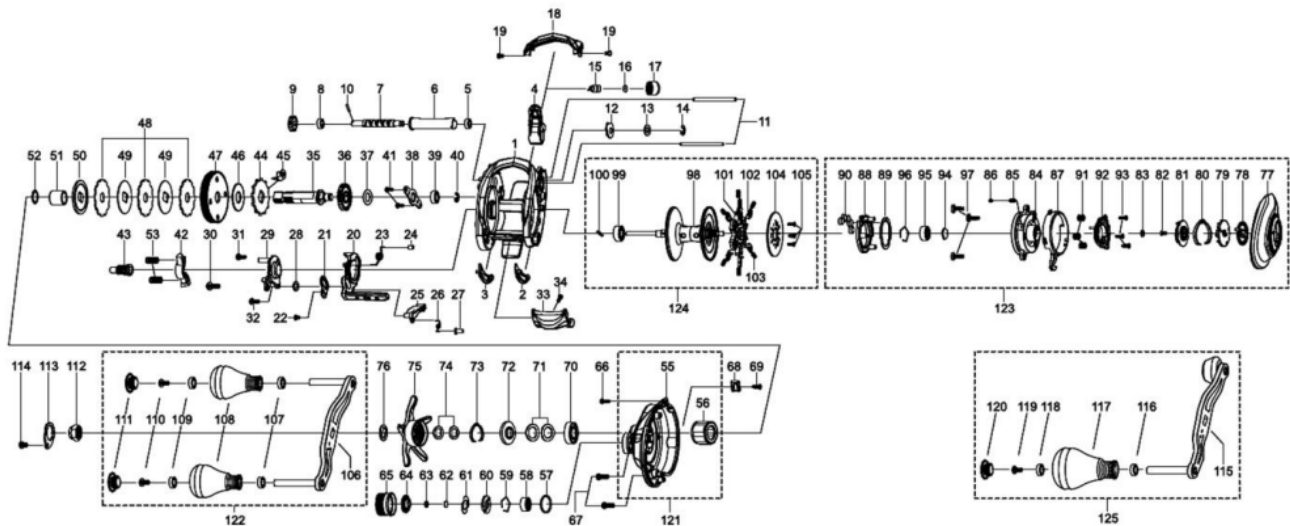

1485122 REVO

REVO BEAST 41 HS-L

Please specify reel model number and number in reel foot when ordering parts.

Ambassadeur REVO BEAST 41-HS-L 28 01

パーツID	パーツ名	価格	
1	1490826	FRAME	¥5,500
2	1490861	SLIDE WASHER RIGHT	¥200
3	1490862	SLIDE WASHER LEFT	¥200
4	1490863	LINE GUIDE	¥500
5	1132853	BALL BEARING	¥600
6	1490864	LEVEL WIND TUBE	¥300
7	1490865	WORM SHAFT	¥1,500
8	1132853	BALL BEARING	¥600
9	1125732	WORM SHAFT GEAR	¥100
10	1125733	WORM SHAFT PIN	¥50
11	1490866	LINE GUIDE SHAFT	¥300
12	1125734	WORM SHAFT PIN HOLDER	¥70
13	1490867	WASHER	¥200
14	1124201	RETAINER	¥50
15	1125806	PAWL	¥300
16	1116193	WASHER	¥50
17	1129323	LINE GUIDE NUT	¥70
18	1490827	FRONT COVER	¥500
19	1452764	SCREW	¥200
20	1490828	CLUTCH CAM	¥300
21	1490870	LINK PLATE	¥200
22	1415620	SCREW	¥200
23	1452810	CLUTCH SPRING	¥200
24	1380606	CLUTCH SPRING BUSHING	¥200
25	1289971	KICK LEVER	¥300
26	1127701	KICK LEVER SPRING	¥50
27	1415617	KICK LEVER SPRING BUSHING	¥200
28	1124224	WASHER	¥160
29	1490829	CAM PLATE	¥200
30	1380616	SCREW	¥200
31	1415622	SCREW	¥200
32	1196769	SCREW	¥50
33	1452767	THUMB BAR	¥300
34	1252078	SCREW	¥160
35	1490830	MAIN GEAR SHAFT	¥1,000
36	1251634	LEVEL WIND GEAR	¥160
37	1125747	WASHER	¥50
38	1281130	MAIN GEAR SHAFT PLATE	¥200
39	1281216	BALL BEARING	¥600
40	1124201	RETAINER	¥50
41	1372152	SCREW	¥200
42	1281235	YOKE	¥200
43	1498752	PINION	¥1,500
44	1452769	RATCHET	¥200
45	1144194	STOPPER	¥900
46	1490874	DRAG WASHER	¥300
47	1490840	MAIN GEAR	¥2,500
48	1452855	DRAG WASHER	¥500
49	1452856	DRAG WASHER	¥200
50	1452857	PRESSURE WASHER	¥200