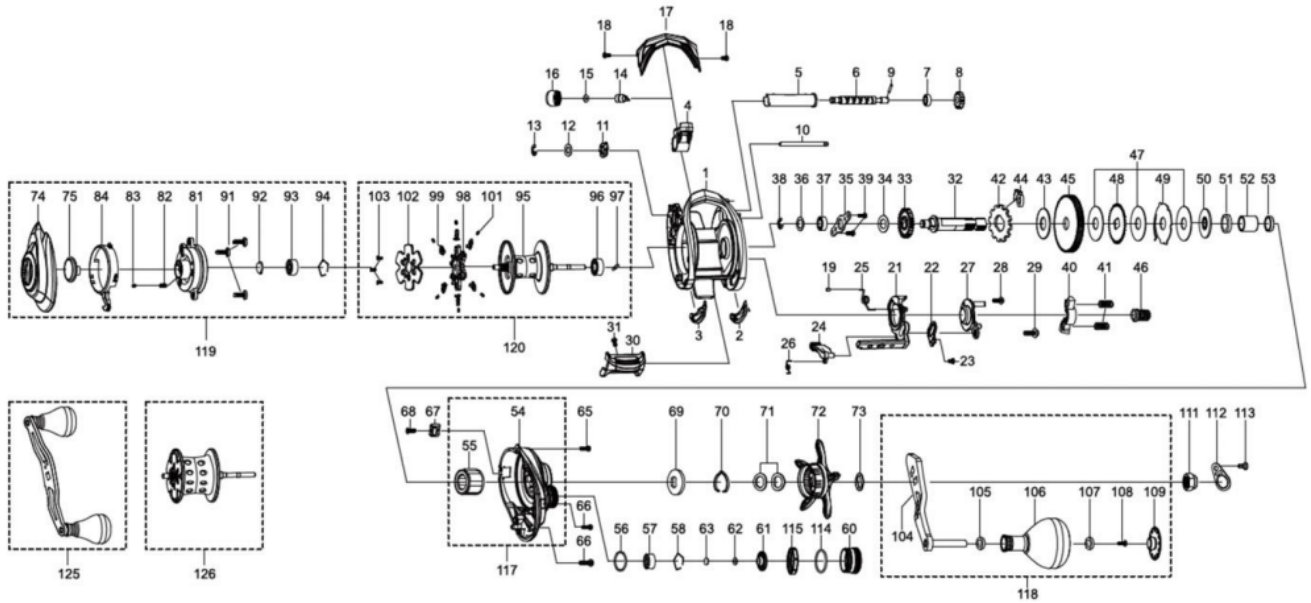

1487507 SALTY STAGE

SALTY STAGE CONCEPT-FREE

Please specify reel model number and number in reel foot when ordering parts.

Ambassadeur

SALTY STAGE Concept Free 29 00

パーツID	パーツ名	価格	
1	1514579	FRAME	¥5,500
2	1490482	SLIDE WASHER RIGHT	¥200
3	1490483	SLIDE WASHER LEFT	¥200
4	1490484	LINE GUIDE	¥500
5	1137750	LEVEL WIND TUBE	¥300
6	1125805	WORM SHAFT	¥1,500
7	1313502	WORM SHAFT BUSHING	¥200
8	1125732	WORM SHAFT GEAR	¥100
9	1125733	WORM SHAFT PIN	¥50
10	1490485	LINE GUIDE SHAFT	¥300
11	1313359	WORM SHAFT PIN HOLDER	¥200
12	1185695	WORM SHAFT WASHER	¥160
13	1124201	RETAINER	¥50
14	1125806	PAWL	¥300
15	1116193	WASHER	¥50
16	1129323	LINE GUIDE NUT	¥70
17	1514580	FRONT COVER	¥500
18	1452764	SCREW	¥200
19	1415616	BUSHING	¥200
21	1490488	CLUTCH CAM	¥300
22	1415619	LINK PLATE	¥200
23	1415620	SCREW	¥200
24	1289969	KICK LEVER	¥300
25	1380524	CLUTCH SPRING	¥200
26	1490489	KICK LEVER SPRING	¥200
27	1415621	CLUTCH PLATE	¥200
28	1415622	SCREW	¥200
29	1380616	SCREW	¥200
30	1490490	THUMB BAR	¥300
31	1252078	SCREW	¥160
32	1415560	MAIN GEAR SHAFT	¥1,000
33	1251634	LEVEL WIND GEAR	¥160
34	1380530	WASHER	¥200
35	1490492	MAIN GEAR SHAFT PLATE	¥200
36	1490493	WASHER	¥200
37	1116186	BALL BEARING	¥600
38	1124201	RETAINER	¥50
39	1372152	SCREW	¥200
40	1125753	YOKE	¥100
41	1116237	YOKE SPRING	¥50
42	1144195	RATCHET	¥150
43	1281133	DRAG WASHER	¥250
44	1144194	STOPPER	¥900
45	1453867	MAIN GEAR	¥2,500
46	1125808	PINION(6.4:1)	¥1,000
47	1281218	DRAG WASHER	¥200
48	1281219	DRAG WASHER	¥200
49	1281220	EAR WASHER	¥200
50	1308885	PRESSURE WASHER (K)	¥400
51	1188790	WASHER	¥50