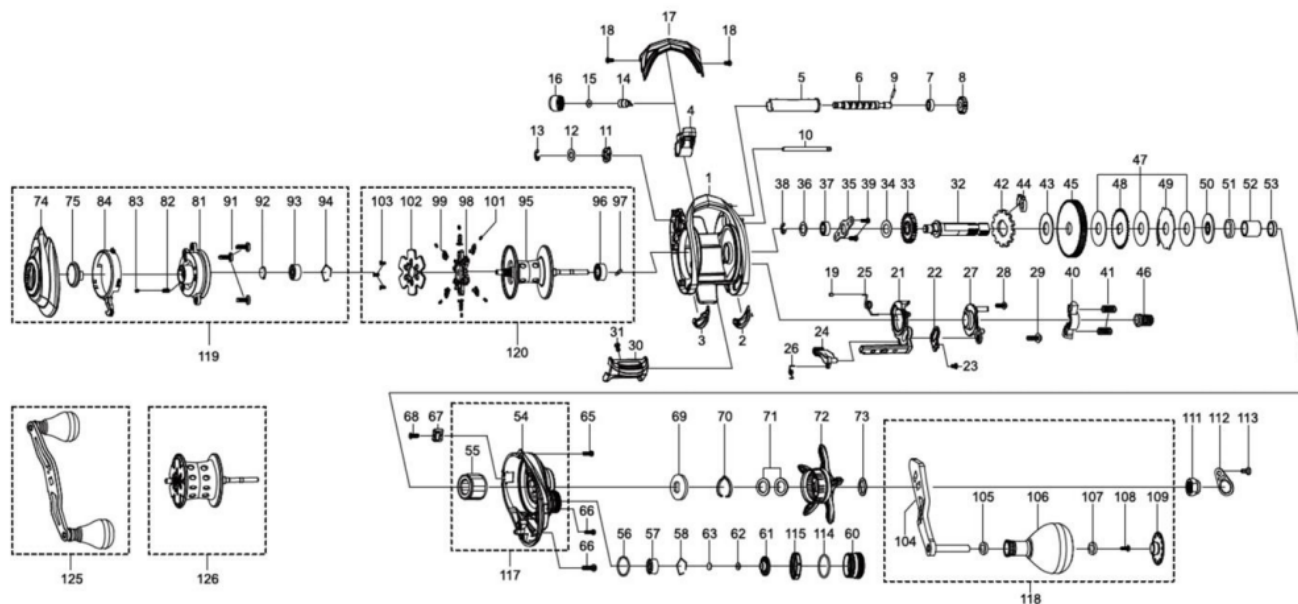

1487507 SALTY STAGE

SALTY STAGE CONCEPT-FREE

Please specify reel model number and number in reel foot when ordering parts.

Ambassadeur

SALTY STAGE Concept Free 29 00

パーツID	パーツ名	価格	
1	1514579	FRAME	¥5,500
2	1490482	SLIDE WASHER RIGHT	¥200
3	1490483	SLIDE WASHER LEFT	¥200
4	1490484	LINE GUIDE	¥500
5	1137750	LEVEL WIND TUBE	¥300
6	1125805	WORM SHAFT	¥1,500
7	1313502	WORM SHAFT BUSHING	¥200
8	1125732	WORM SHAFT GEAR	¥100
9	1125733	WORM SHAFT PIN	¥50
10	1490485	LINE GUIDE SHAFT	¥300
11	1313359	WORM SHAFT PIN HOLDER	¥200
12	1185695	WORM SHAFT WASHER	¥160
13	1124201	RETAINER	¥50
14	1125806	PAWL	¥300
15	1116193	WASHER	¥50
16	1129323	LINE GUIDE NUT	¥70
17	1514580	FRONT COVER	¥500
18	1452764	SCREW	¥200
19	1415616	BUSHING	¥200
21	1490488	CLUTCH CAM	¥300
22	1415619	LINK PLATE	¥200
23	1415620	SCREW	¥200
24	1289969	KICK LEVER	¥300
25	1380524	CLUTCH SPRING	¥200
26	1490489	KICK LEVER SPRING	¥200
27	1415621	CLUTCH PLATE	¥200
28	1415622	SCREW	¥200
29	1380616	SCREW	¥200
30	1490490	THUMB BAR	¥300
31	1252078	SCREW	¥160
32	1415560	MAIN GEAR SHAFT	¥1,000
33	1251634	LEVEL WIND GEAR	¥160
34	1380530	WASHER	¥200
35	1490492	MAIN GEAR SHAFT PLATE	¥200
36	1490493	WASHER	¥200
37	1116186	BALL BEARING	¥600
38	1124201	RETAINER	¥50
39	1372152	SCREW	¥200
40	1125753	YOKE	¥100
41	1116237	YOKE SPRING	¥50
42	1144195	RATCHET	¥150
43	1281133	DRAG WASHER	¥250
44	1144194	STOPPER	¥900
45	1453867	MAIN GEAR	¥2,500
46	1125808	PINION(6.4:1)	¥1,000
47	1281218	DRAG WASHER	¥200
48	1281219	DRAG WASHER	¥200
49	1281220	EAR WASHER	¥200
50	1308885	PRESSURE WASHER (K)	¥400
51	1188790	WASHER	¥50