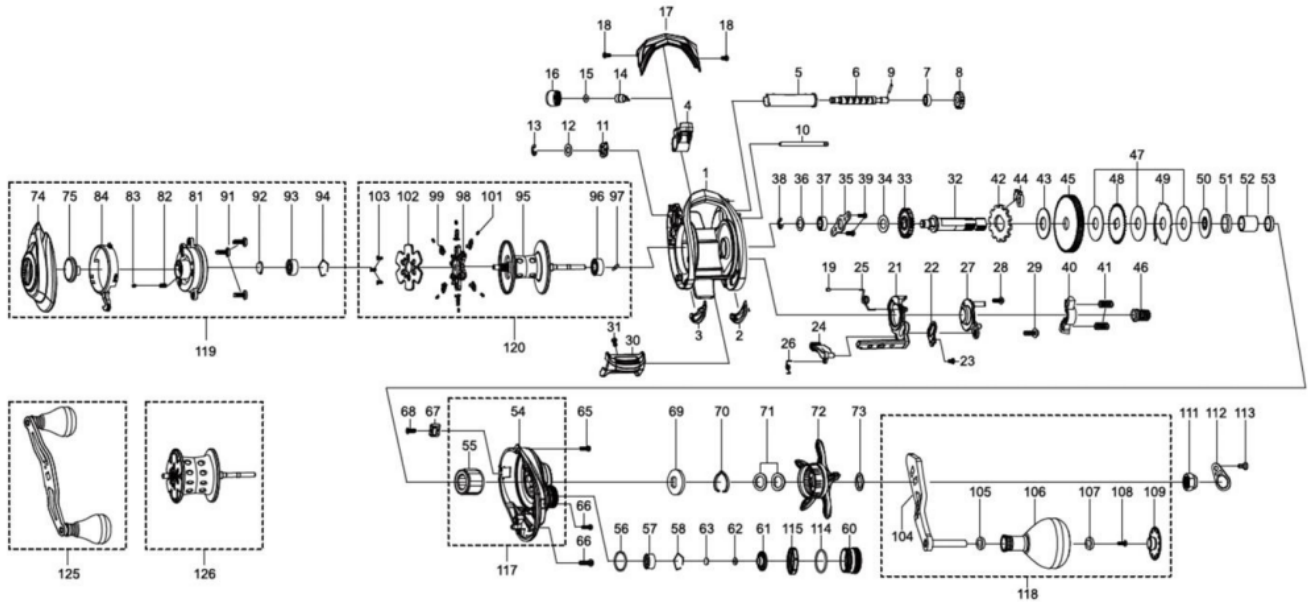

1487507 SALTY STAGE

SALTY STAGE CONCEPT-FREE

Please specify reel model number and number in reel foot when ordering parts.

Ambassadeur

SALTY STAGE Concept Free 29 00

パーツID	パーツ名	価格	
1	1514579	FRAME	¥5,500
2	1490482	SLIDE WASHER RIGHT	¥200
3	1490483	SLIDE WASHER LEFT	¥200
4	1490484	LINE GUIDE	¥500
5	1137750	LEVEL WIND TUBE	¥300
6	1125805	WORM SHAFT	¥1,500
7	1313502	WORM SHAFT BUSHING	¥200
8	1125732	WORM SHAFT GEAR	¥100
9	1125733	WORM SHAFT PIN	¥50
10	1490485	LINE GUIDE SHAFT	¥300
11	1313359	WORM SHAFT PIN HOLDER	¥200
12	1185695	WORM SHAFT WASHER	¥160
13	1124201	RETAINER	¥50
14	1125806	PAWL	¥300
15	1116193	WASHER	¥50
16	1129323	LINE GUIDE NUT	¥70
17	1514580	FRONT COVER	¥500
18	1452764	SCREW	¥200
19	1415616	BUSHING	¥200
21	1490488	CLUTCH CAM	¥300
22	1415619	LINK PLATE	¥200
23	1415620	SCREW	¥200
24	1289969	KICK LEVER	¥300
25	1380524	CLUTCH SPRING	¥200
26	1490489	KICK LEVER SPRING	¥200
27	1415621	CLUTCH PLATE	¥200
28	1415622	SCREW	¥200
29	1380616	SCREW	¥200
30	1490490	THUMB BAR	¥300
31	1252078	SCREW	¥160
32	1415560	MAIN GEAR SHAFT	¥1,000
33	1251634	LEVEL WIND GEAR	¥160
34	1380530	WASHER	¥200
35	1490492	MAIN GEAR SHAFT PLATE	¥200
36	1490493	WASHER	¥200
37	1116186	BALL BEARING	¥600
38	1124201	RETAINER	¥50
39	1372152	SCREW	¥200
40	1125753	YOKE	¥100
41	1116237	YOKE SPRING	¥50
42	1144195	RATCHET	¥150
43	1281133	DRAG WASHER	¥250
44	1144194	STOPPER	¥900
45	1453867	MAIN GEAR	¥2,500
46	1125808	PINION(6.4:1)	¥1,000
47	1281218	DRAG WASHER	¥200
48	1281219	DRAG WASHER	¥200
49	1281220	EAR WASHER	¥200
50	1308885	PRESSURE WASHER (K)	¥400
51	1188790	WASHER	¥50