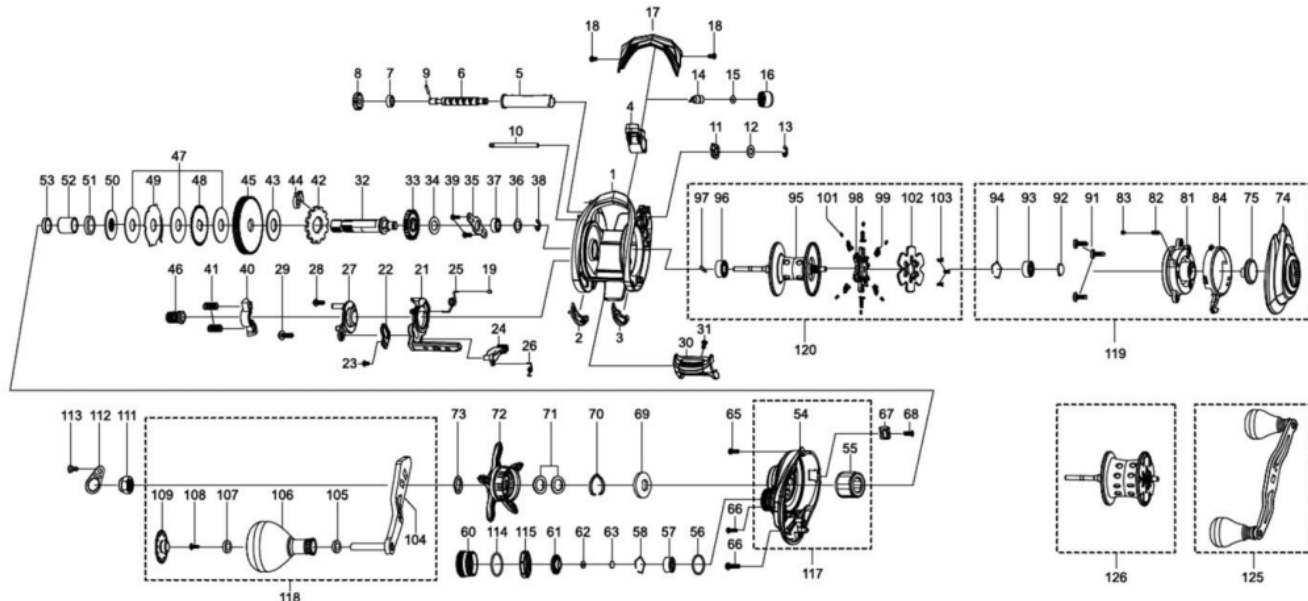

1487508 SALTY STAGE

SALTY STAGE CONCEPT-FREE-L

Please specify reel model number and number in reel foot when ordering parts.

Ambassadeur  
SALTY STAGE Concept Free-L 29 00

パーツID	パーツ名	価格
1	1514595 FRAME	¥5,500
2	1490482 SLIDE WASHER RIGHT	¥200
3	1490483 SLIDE WASHER LEFT	¥200
4	1490484 LINE GUIDE	¥500
5	1137750 LEVEL WIND TUBE	¥300
6	1125805 WORM SHAFT	¥1,500
7	1313502 WORM SHAFT BUSHING	¥200
8	1125732 WORM SHAFT GEAR	¥100
9	1125733 WORM SHAFT PIN	¥50
10	1490485 LINE GUIDE SHAFT	¥300
11	1313359 WORM SHAFT PIN HOLDER	¥200
12	1185695 WORM SHAFT WASHER	¥160
13	1124201 RETAINER	¥50
14	1125806 PAWL	¥300
15	1116193 WASHER	¥50
16	1129323 LINE GUIDE NUT	¥70
17	1514596 FRONT COVER	¥500
18	1452764 SCREW	¥200
19	1415616 BUSHING	¥200
21	1490540 CLUTCH CAM	¥300
22	1415619 LINK PLATE	¥200
23	1415620 SCREW	¥200
24	1289971 KICK LEVER	¥300
25	1380547 CLUTCH SPRING	¥200
26	1490541 KICK LEVER SPRING	¥200
27	1415661 CLUTCH PLATE	¥200
28	1415622 SCREW	¥200
29	1380616 SCREW	¥200
30	1490490 THUMB BAR	¥300
31	1252078 SCREW	¥160
32	1415576 MAIN GEAR SHAFT	¥1,000
33	1251634 LEVEL WIND GEAR	¥160
34	1380530 WASHER	¥200
35	1490492 MAIN GEAR SHAFT PLATE	¥200
36	1490493 WASHER	¥200
37	1116186 BALL BEARING	¥600
38	1124201 RETAINER	¥50
39	1372152 SCREW	¥200
40	1127703 YOKE	¥100
41	1116237 YOKE SPRING	¥50
42	1144195 RATCHET	¥150
43	1281133 DRAG WASHER	¥250
44	1144194 STOPPER	¥900
45	1453949 MAIN GEAR	¥2,500
46	1125808 PINION(6.4:1)	¥1,000
47	1281218 DRAG WASHER	¥200
48	1281219 DRAG WASHER	¥200
49	1495893 EAR WASHER	¥200
50	1308885 PRESSURE WASHER (K)	¥400
51	1188790 WASHER	¥50