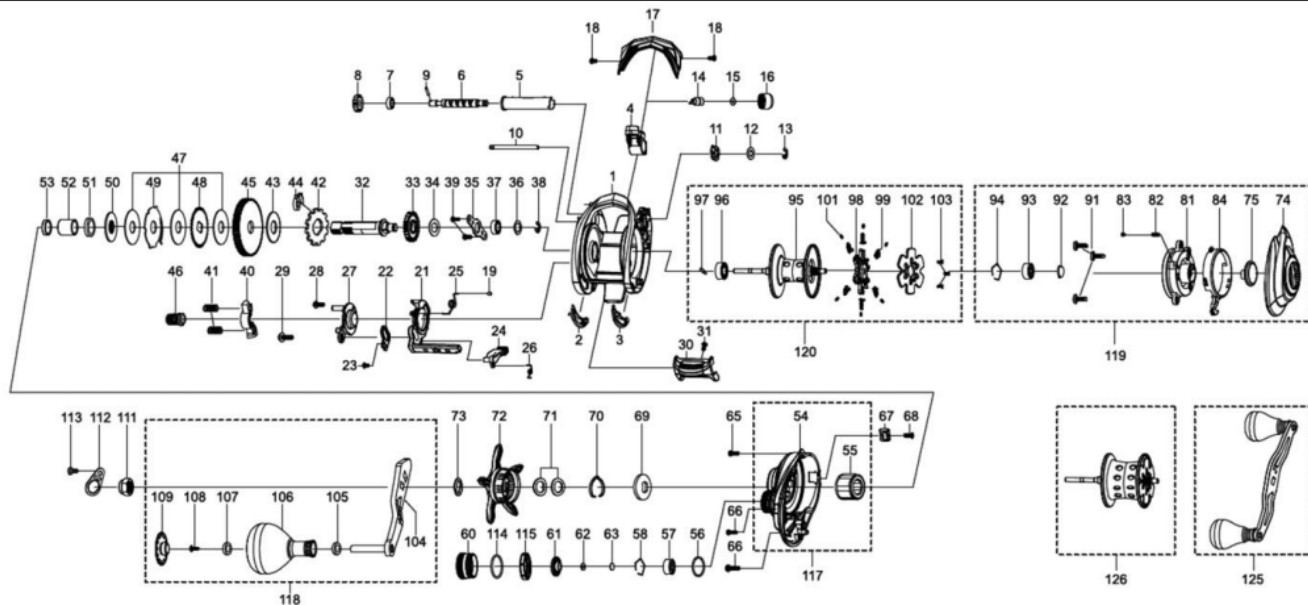

1487508 SALTY STAGE

SALTY STAGE CONCEPT-FREE-L

Please specify reel model number and number in reel foot when ordering parts.

Ambassadeur
SALTY STAGE Concept Free-L 29 00

パーツID	パーツ名	価格
1	1514595 FRAME	¥5,500
2	1490482 SLIDE WASHER RIGHT	¥200
3	1490483 SLIDE WASHER LEFT	¥200
4	1490484 LINE GUIDE	¥500
5	1137750 LEVEL WIND TUBE	¥300
6	1125805 WORM SHAFT	¥1,500
7	1313502 WORM SHAFT BUSHING	¥200
8	1125732 WORM SHAFT GEAR	¥100
9	1125733 WORM SHAFT PIN	¥50
10	1490485 LINE GUIDE SHAFT	¥300
11	1313359 WORM SHAFT PIN HOLDER	¥200
12	1185695 WORM SHAFT WASHER	¥160
13	1124201 RETAINER	¥50
14	1125806 PAWL	¥300
15	1116193 WASHER	¥50
16	1129323 LINE GUIDE NUT	¥70
17	1514596 FRONT COVER	¥500
18	1452764 SCREW	¥200
19	1415616 BUSHING	¥200
21	1490540 CLUTCH CAM	¥300
22	1415619 LINK PLATE	¥200
23	1415620 SCREW	¥200
24	1289971 KICK LEVER	¥300
25	1380547 CLUTCH SPRING	¥200
26	1490541 KICK LEVER SPRING	¥200
27	1415661 CLUTCH PLATE	¥200
28	1415622 SCREW	¥200
29	1380616 SCREW	¥200
30	1490490 THUMB BAR	¥300
31	1252078 SCREW	¥160
32	1415576 MAIN GEAR SHAFT	¥1,000
33	1251634 LEVEL WIND GEAR	¥160
34	1380530 WASHER	¥200
35	1490492 MAIN GEAR SHAFT PLATE	¥200
36	1490493 WASHER	¥200
37	1116186 BALL BEARING	¥600
38	1124201 RETAINER	¥50
39	1372152 SCREW	¥200
40	1127703 YOKE	¥100
41	1116237 YOKE SPRING	¥50
42	1144195 RATCHET	¥150
43	1281133 DRAG WASHER	¥250
44	1144194 STOPPER	¥900
45	1453949 MAIN GEAR	¥2,500
46	1125808 PINION(6.4:1)	¥1,000
47	1281218 DRAG WASHER	¥200
48	1281219 DRAG WASHER	¥200
49	1495893 EAR WASHER	¥200
50	1308885 PRESSURE WASHER (K)	¥400
51	1188790 WASHER	¥50