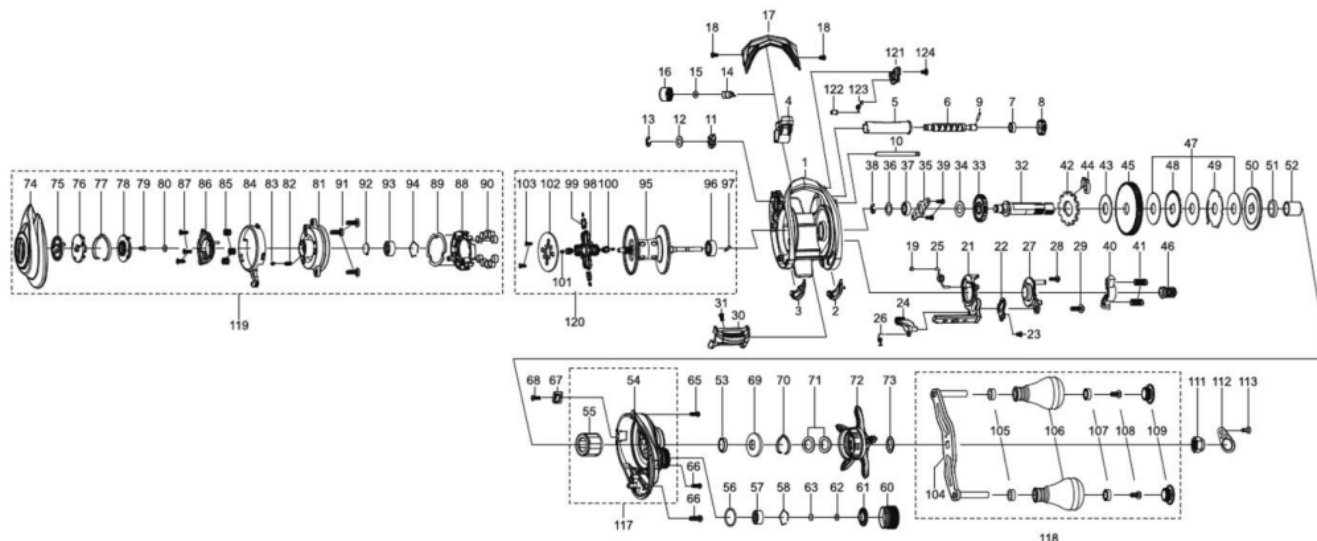

1487509 ROXANI BAITCASTIN

ROXANI POWERSHOOTER

Please specify reel model number and number in reel foot when ordering parts.

Ambassadeur **ROXANI POWERSHOOTER 28 00**

パーツID	パーツ名	価格	
1	1495880	FRAME	¥5,000
2	1490482	SLIDE WASHER RIGHT	¥200
3	1490483	SLIDE WASHER LEFT	¥200
4	1490484	LINE GUIDE	¥500
5	1137750	LEVEL WIND TUBE	¥300
6	1125805	WORM SHAFT	¥1,500
7	1313502	WORM SHAFT BUSHING	¥200
8	1125732	WORM SHAFT GEAR	¥100
9	1125733	WORM SHAFT PIN	¥50
10	1490485	LINE GUIDE SHAFT	¥300
11	1313359	WORM SHAFT PIN HOLDER	¥200
12	1185695	WORM SHAFT WASHER	¥160
13	1124201	RETAINER	¥50
14	1125806	PAWL	¥300
15	1116193	WASHER	¥50
16	1129323	LINE GUIDE NUT	¥70
17	1490486	FRONT COVER	¥500
18	1452764	SCREW	¥200
19	1415616	BUSHING	¥200
21	1490488	CLUTCH CAM	¥300
22	1415619	LINK PLATE	¥200
23	1415620	SCREW	¥200
24	1289969	KICK LEVER	¥300
25	1380524	CLUTCH SPRING	¥200
26	1490489	KICK LEVER SPRING	¥200
27	1415621	CLUTCH PLATE	¥200
28	1415622	SCREW	¥200
29	1380616	SCREW	¥200
30	1490490	THUMB BAR	¥300
31	1252078	SCREW	¥160
32	1415560	MAIN GEAR SHAFT	¥1,000
33	1251634	LEVEL WIND GEAR	¥160
34	1380530	WASHER	¥200
35	1490492	MAIN GEAR SHAFT PLATE	¥200
36	1490493	WASHER	¥200
37	1116186	BALL BEARING	¥600
38	1124201	RETAINER	¥50
39	1372152	SCREW	¥200
40	1125753	YOKE	¥100
41	1116237	YOKE SPRING	¥50
42	1144195	RATCHET	¥150
43	1281133	DRAG WASHER	¥250
44	1144194	STOPPER	¥900
45	1308884	MAIN GEAR (K)	¥2,000
46	1490521	PINION	¥1,000
47	1281218	DRAG WASHER	¥200
48	1281219	DRAG WASHER	¥200
49	1281220	EAR WASHER	¥200
50	1125763	PRESURE WASHER	¥150
51	1185755	WASHER	¥200

パーツID	パーツ名	価格	
52	1257782	SLEEVE	¥200
53	1185778	DRAG SPACER	¥50
54	1495881	GEAR SIDE PLATE	¥3,000
55	1275594	OWC	¥2,500
56	1185714	O-RING	¥50
57	1490497	BALL BEARING	¥2,500
58	1104790	RING	¥50
60	1495882	BRAKE KNOB	¥1,500
61	1452777	CLICK WASHER	¥200
62	1125771	RUBBER WASHER	¥50
63	1125770	FRICTION WASHER	¥50
65	1452779	SCREW	¥200
66	1257013	SCREW	¥160
67	1490499	LUBE PORT	¥200
68	1252078	SCREW	¥160
69	1185796	CLICK PLATE	¥150
70	1125780	CLICK SPRING	¥70
71	1117208	SPRING WASHER	¥50
72	1490523	STAR WHEEL	¥2,500
73	1125783	WASHER	¥50
74	1495883	PALM SIDE PLATE	¥3,500
75	1490502	MAG DIAL	¥300
76	1415634	MAG DIAL PLATE	¥200
77	1125780	CLICK SPRING	¥70
78	1415635	SLIDE CAM	¥300
79	1185710	RIGHT SIDE COVER CAP SCREW	¥50
80	1125771	RUBBER WASHER	¥50
81	1495884	BEARING HOUSING	¥1,500
82	1313372	CLICK PIN SPRING	¥200
83	1313371	CLICK PIN	¥200
84	1490504	CAM LOCK LEVER	¥300
85	1313476	SPRING	¥200
86	1415641	SLIDE CAM	¥300
87	1380655	SCREW	¥200
88	1490505	MAGNET HOLDER	¥500
89	1490506	MAGNET PLATE	¥500
90	1302674	MAGNET	¥400
91	1415533	SCREW	¥200
92	1125797	WASHER	¥50
93	5230	BALL BEARING	¥800
94	1104790	RING	¥50
95	1495885	SPOOL	¥4,500
96	1281216	BALL BEARING	¥600
97	1187619	SPOOL SHAFT PIN	¥200
98	1490508	BRAKE WEIGHT HOLDER	¥300
99	1187888	BRAKE SHOE	¥50
100	1490509	BRAKE WEIGHT	¥200
101	1187892	BRAKE SHOE SPRING	¥50
102	1495886	MAGNET PLATE	¥300
103	1185710	RIGHT SIDE COVER CAP SCREW	¥50