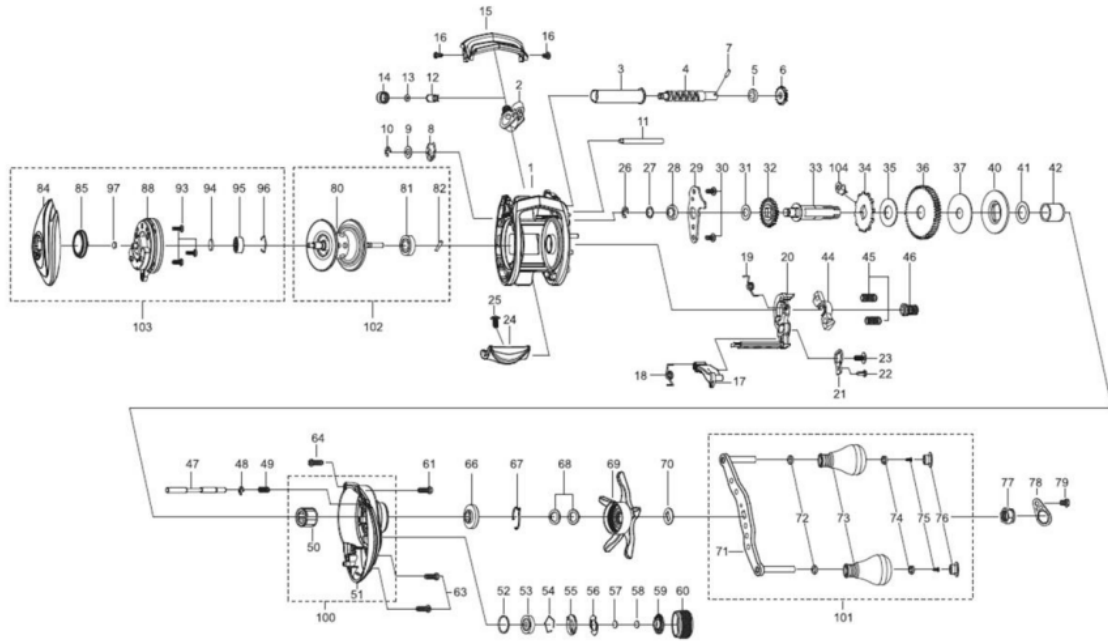

1487511 KUROFUNO

KUROFUNO LT

Please specify reel model number and number in reel foot when ordering parts.

Ambassadeur **KUROFUNO LT 29 00**

パーツID	パーツ名	価格	
1	1513339	FRAME	¥5,000
2	1281152	LINE GUIDE	¥500
3	1280905	LEVEL WIND TUBE	¥300
4	1281170	WORM SHAFT	¥1,500
5	1313502	WORM SHAFT BUSHING	¥200
6	1125732	WORM SHAFT GEAR	¥100
7	1125733	WORM SHAFT PIN	¥50
8	1313359	WORM SHAFT PIN HOLDER	¥200
9	1185695	WORM SHAFT WASHER	¥160
10	1124201	RETAINER	¥50
11	1280907	LINE GUIDE SHAFT	¥300
12	1125806	PAWL	¥300
13	1125736	WASHER	¥50
14	1129323	LINE GUIDE NUT	¥70
15	1513340	FRONT COVER	¥500
16	1185912	FRONT COVER SCREW	¥160
17	1289969	KICK LEVER	¥300
18	1125745	KICK LEVER SPRING	¥50
19	1380524	CLUTCH SPRING	¥200
20	1380525	LIFT CURVE	¥300
21	1380526	LIFT CURVE PLATE	¥300
22	1116183	SCREW	¥50
23	1252059	SCREW	¥160
24	1380575	THUMB BAR	¥300
25	1252077	SCREW	¥160
26	1124201	RETAINER	¥50
27	1380528	WASHER	¥200
28	1116186	BALL BEARING	¥600
29	1380529	MAIN GEAR SHAFT PLATE	¥300
30	1144221	SCREW	¥160
31	1380530	WASHER	¥200
32	1251634	LEVEL WIND GEAR	¥160
33	1490491	MAIN GEAR SHAFT	¥1,200
34	1144195	RATCHET	¥150
35	1281133	DRAG WASHER	¥250
36	1190696	MAIN GEAR	¥2,000
37	1190698	DRAG WASHER	¥160
40	1144201	PRESSURE WASHER	¥150
42	1257782	SLEEVE	¥200
44	1125753	YOKE	¥100
45	1116237	YOKE SPRING	¥50
46	1125808	PINION(6.4:1)	¥1,000
47	1513341	LOCK PIN	¥200
48	1116226	RETAINER	¥50
49	1313476	SPRING	¥200
50	1306819	ONE WAY CLUTCH	¥1,000
51	1513342	GEAR SIDE PLATE	¥3,000
52	1185714	O-RING	¥50
53	1493307	BALL BEARING	¥2,500
54	1104790	RING	¥50