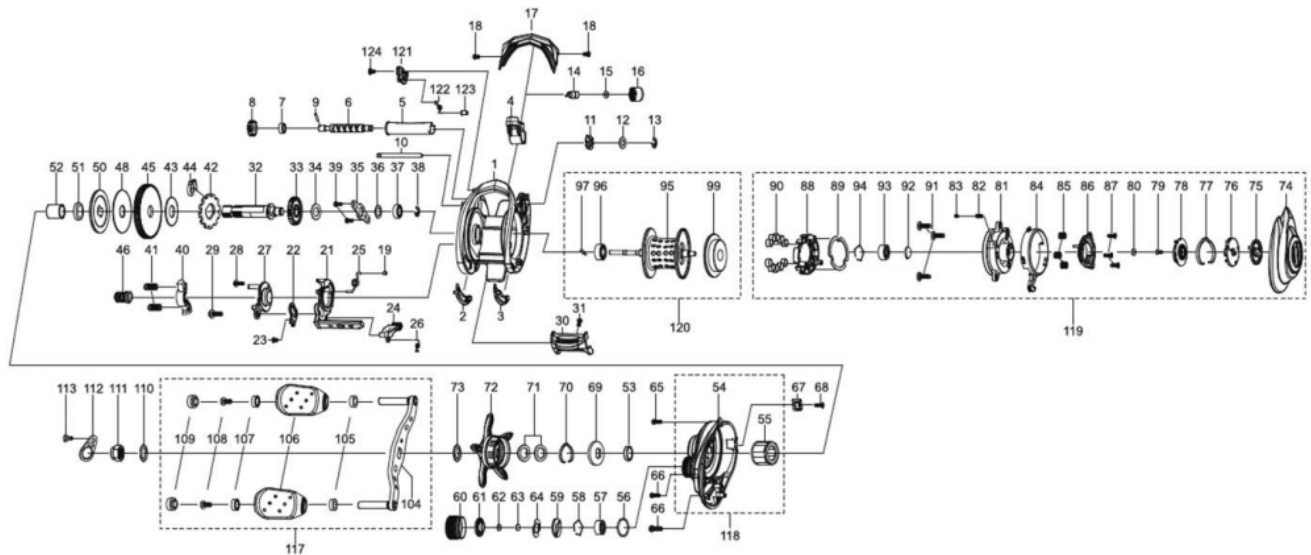

1487514 ROXANI BAITCASTIN

ROXANI BF8-L

Please specify reel model number and number in reel foot when ordering parts.

Ambassadeur ROXANI BF 8-L 28 00

パーツID	パーツ名	価格
1	1490557 FRAME	¥5,000
2	1490482 SLIDE WASHER RIGHT	¥200
3	1490483 SLIDE WASHER LEFT	¥200
4	1490484 LINE GUIDE	¥500
5	1137750 LEVEL WIND TUBE	¥300
6	1125805 WORM SHAFT	¥1,500
7	1313502 WORM SHAFT BUSHING	¥200
8	1125732 WORM SHAFT GEAR	¥100
9	1125733 WORM SHAFT PIN	¥50
10	1490485 LINE GUIDE SHAFT	¥300
11	1313359 WORM SHAFT PIN HOLDER	¥200
12	1185695 WORM SHAFT WASHER	¥160
13	1124201 RETAINER	¥50
14	1125806 PAWL	¥300
15	1116193 WASHER	¥50
16	1129323 LINE GUIDE NUT	¥70
17	1490558 FRONT COVER	¥500
18	1452764 SCREW	¥200
19	1415616 BUSHING	¥200
20	1490487 BUSHING	¥200
21	1490540 CLUTCH CAM	¥300
22	1415619 LINK PLATE	¥200
23	1415620 SCREW	¥200
24	1289971 KICK LEVER	¥300
25	1380547 CLUTCH SPRING	¥200
26	1490541 KICK LEVER SPRING	¥200
27	1415661 CLUTCH PLATE	¥200
28	1415622 SCREW	¥200
29	1380616 SCREW	¥200
30	1490490 THUMB BAR	¥300
31	1252078 SCREW	¥160
32	1490542 MAIN GEAR SHAFT	¥1,200
33	1251634 LEVEL WIND GEAR	¥160
34	1380530 WASHER	¥200
35	1490492 MAIN GEAR SHAFT PLATE	¥200
36	1490493 WASHER	¥200
37	1116186 BALL BEARING	¥600
38	1124201 RETAINER	¥50
39	1372152 SCREW	¥200
40	1127703 YOKE	¥100
41	1116237 YOKE SPRING	¥50
42	1144195 RATCHET	¥150
43	1281133 DRAG WASHER	¥250
44	1144194 STOPPER	¥900
45	1490552 MAIN GEAR	¥2,000
46	1490553 PINION	¥1,000
48	1190698 DRAG WASHER	¥160
50	1144201 PRESSURE WASHER	¥150
51	1185755 WASHER	¥200
52	1257782 SLEEVE	¥200

パーツID	パーツ名	価格
53	1185778 DRAG SPACER	¥50
54	1490559 GEAR SIDE PLATE	¥3,000
55	1275594 OWC	¥2,500
56	1185714 O-RING	¥50
57	1490497 BALL BEARING	¥2,500
58	1104790 RING	¥50
59	1125768 CLICK WASHER	¥100
60	1490498 BRAKE KNOB	¥1,500
61	1452777 CLICK WASHER	¥200
62	1125771 RUBBER WASHER	¥50
63	1125770 FRICTION WASHER	¥50
64	1125769 CLICK SPRING	¥150
65	1452779 SCREW	¥200
66	1257013 SCREW	¥160
67	1490528 LUBE PORT	¥200
68	1252078 SCREW	¥160
69	1185796 CLICK PLATE	¥150
70	1125780 CLICK SPRING	¥70
71	1117208 SPRING WASHER	¥50
72	1490560 STAR WHEEL	¥2,500
73	1125783 WASHER	¥50
74	1490546 PALM SIDE PLATE	¥3,500
75	1490531 MAG DIAL	¥300
76	1415634 MAG DIAL PLATE	¥200
77	1125780 CLICK SPRING	¥70
78	1415635 SLIDE CAM	¥300
79	1185710 RIGHT SIDE COVER CAP SCREW	¥50
80	1125771 RUBBER WASHER	¥50
81	1490532 BEARING HOUSING	¥1,500
82	1313372 CLICK PIN SPRING	¥200
83	1313371 CLICK PIN	¥200
84	1490547 CAM LOCK LEVER	¥300
85	1313476 SPRING	¥200
86	1415641 SLIDE CAM	¥300
87	1380655 SCREW	¥200
88	1490505 MAGNET HOLDER	¥500
89	1490506 MAGNET PLATE	¥500
90	1302674 MAGNET	¥400
91	1415533 SCREW	¥200
92	1125797 WASHER	¥50
93	5230 BALL BEARING	¥800
94	1104790 RING	¥50
95	1490533 SPOOL	¥4,500
96	1144215 BALL BEARING	¥800
97	1187619 SPOOL SHAFT PIN	¥200
99	1490534 SPOOL PLATE	¥800
104	1490511 HANDLE	¥7,000
105	1208088 BUSHING FOR BALL BEARING	¥200
106	1362777 HANDLE KNOB	¥500
107	1208088 BUSHING FOR BALL BEARING	¥200