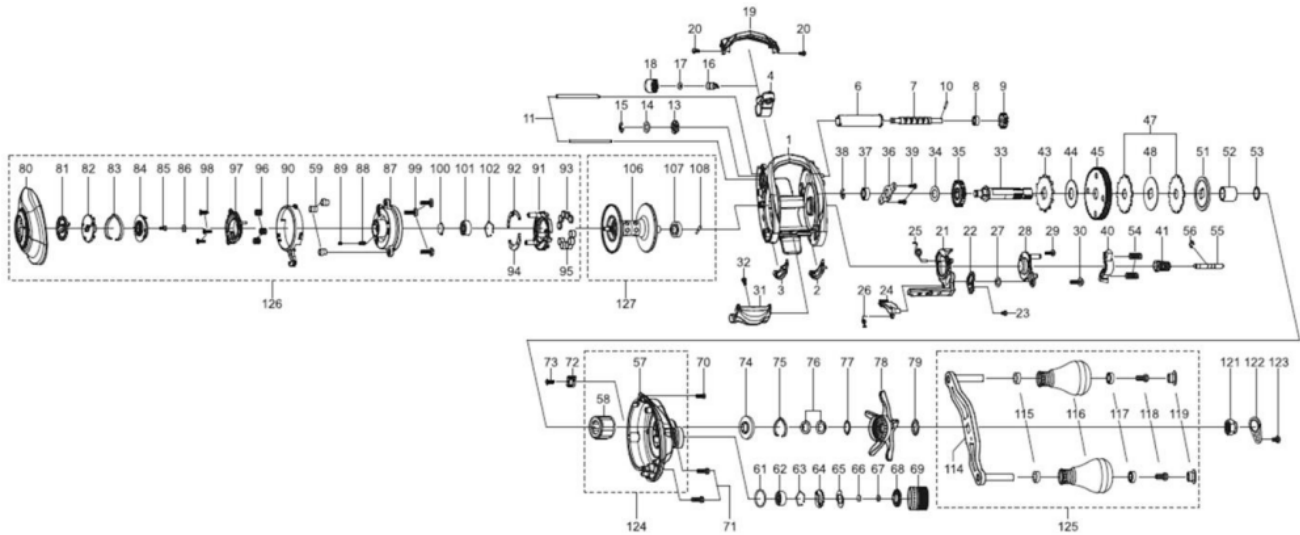

1487592 REVO

REVO BIGSHOOTER COMPACT 8

Please specify reel model number and number in reel foot when ordering parts.

Ambassadeur

REVO4 BIGSHOOTER COMPACT 8 28 00

パーツID	パーツ名	価格	
1	1499313	FRAME	¥5,000
2	1415607	SLIDE WASHER	¥200
3	1415608	SLIDE WASHER	¥200
4	1452852	LINE GUIDE	¥500
6	1280905	LEVEL WIND TUBE	¥300
7	1280906	WORM SHAFT	¥1,500
8	1125729	BALLBEARING	¥600
9	1125732	WORM SHAFT GEAR	¥100
10	1125733	WORM SHAFT PIN	¥50
11	1452762	LINE GUIDE SHAFT	¥300
13	1313359	WORM SHAFT PIN HOLDER	¥200
14	1490867	WASHER	¥200
15	1124201	RETAINER	¥50
16	1125806	PAWL	¥300
17	1116193	WASHER	¥50
18	1129323	LINE GUIDE NUT	¥70
19	1452923	FRONT COVER	¥500
20	1452764	SCREW	¥200
21	1452765	CLUTCH CAM	¥300
22	1415619	LINK PLATE	¥200
23	1415620	SCREW	¥200
24	1289969	KICK LEVER	¥300
25	1452766	CLUTCH SPRING	¥200
26	1125745	KICK LEVER SPRING	¥50
27	1185695	WORM SHAFT WASHER	¥160
28	1415621	CLUTCH PLATE	¥200
29	1415622	SCREW	¥200
30	1380616	SCREW	¥200
31	1452767	THUMB BAR	¥300
32	1252078	SCREW	¥160
33	1499314	MAIN GEAR SHAFT	¥1,200
34	1125747	WASHER	¥50
35	1251634	LEVEL WIND GEAR	¥160
36	1281130	MAIN GEAR SHAFT PLATE	¥200
37	1187625	SPOOL BALL BEARING	¥800
38	1124201	RETAINER	¥50
39	1372152	SCREW	¥200
40	1281131	YOKE	¥200
41	1493329	PINION	¥1,000
43	1452769	RATCHET	¥200
44	1452770	DRAG WASHER	¥100
45	1452875	MAIN GEAR	¥2,500
47	1452855	DRAG WASHER	¥500
48	1452856	DRAG WASHER	¥200
51	1452857	PRESSURE WASHER	¥200
52	1257782	SLEEVE	¥200
53	1452773	WASHER	¥200
54	1116237	YOKE SPRING	¥50
55	1125766	PINION SHAFT	¥500
56	1116226	RETAINER	¥50