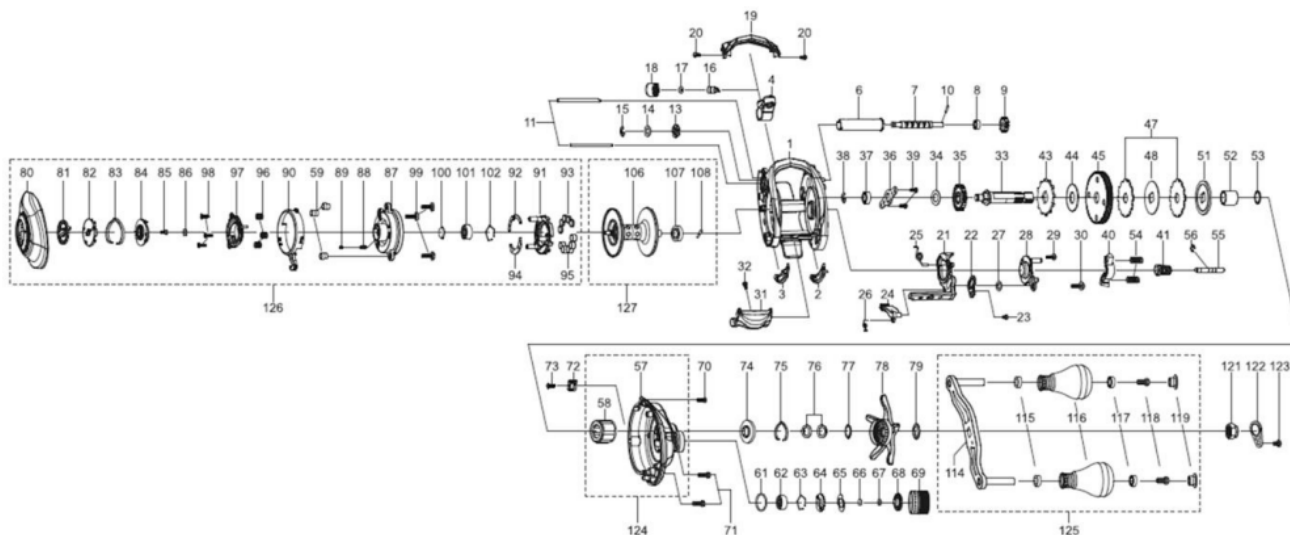

1487592 REVO

REVO BIGSHOOTER COMPACT 8

Please specify reel model number and number in reel foot when ordering parts.

Ambassadeur

REVO4 BIGSHOOTER COMPACT 8 28 00

パーツID	パーツ名	価格	
1	1499313	FRAME	¥5,000
2	1415607	SLIDE WASHER	¥200
3	1415608	SLIDE WASHER	¥200
4	1452852	LINE GUIDE	¥500
6	1280905	LEVEL WIND TUBE	¥300
7	1280906	WORM SHAFT	¥1,500
8	1125729	BALLBEARING	¥600
9	1125732	WORM SHAFT GEAR	¥100
10	1125733	WORM SHAFT PIN	¥50
11	1452762	LINE GUIDE SHAFT	¥300
13	1313359	WORM SHAFT PIN HOLDER	¥200
14	1490867	WASHER	¥200
15	1124201	RETAINER	¥50
16	1125806	PAWL	¥300
17	1116193	WASHER	¥50
18	1129323	LINE GUIDE NUT	¥70
19	1452923	FRONT COVER	¥500
20	1452764	SCREW	¥200
21	1452765	CLUTCH CAM	¥300
22	1415619	LINK PLATE	¥200
23	1415620	SCREW	¥200
24	1289969	KICK LEVER	¥300
25	1452766	CLUTCH SPRING	¥200
26	1125745	KICK LEVER SPRING	¥50
27	1185695	WORM SHAFT WASHER	¥160
28	1415621	CLUTCH PLATE	¥200
29	1415622	SCREW	¥200
30	1380616	SCREW	¥200
31	1452767	THUMB BAR	¥300
32	1252078	SCREW	¥160
33	1499314	MAIN GEAR SHAFT	¥1,200
34	1125747	WASHER	¥50
35	1251634	LEVEL WIND GEAR	¥160
36	1281130	MAIN GEAR SHAFT PLATE	¥200
37	1187625	SPOOL BALL BEARING	¥800
38	1124201	RETAINER	¥50
39	1372152	SCREW	¥200
40	1281131	YOKE	¥200
41	1493329	PINION	¥1,000
43	1452769	RATCHET	¥200
44	1452770	DRAG WASHER	¥300
45	1452875	MAIN GEAR	¥2,500
47	1452855	DRAG WASHER	¥500
48	1452856	DRAG WASHER	¥200
51	1452857	PRESSURE WASHER	¥200
52	1257782	SLEEVE	¥200
53	1452773	WASHER	¥200
54	1116237	YOKE SPRING	¥50
55	1125766	PINION SHAFT	¥500
56	1116226	RETAINER	¥50