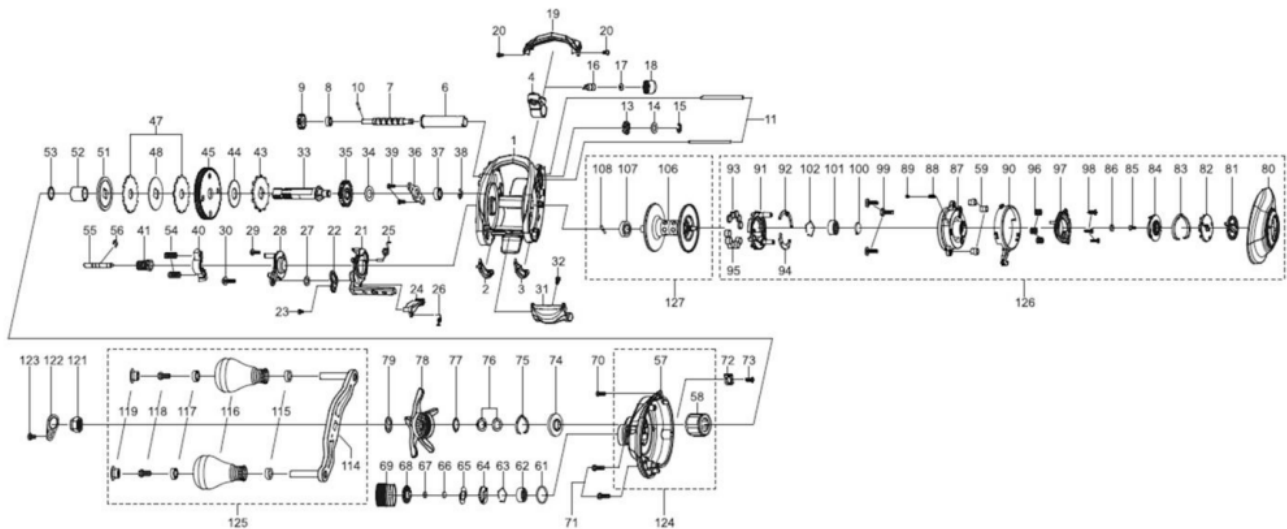

1487593 REVO

REVO BIGSHOOTER COMPACT8-L

Please specify reel model number and number in reel foot when ordering parts.

Ambassadeur

REVO4 BIGSHOOTER COMPACT 8-L 28 00

パーツID	パーツ名	価格	
1	1499323	FRAME	¥5,000
2	1415607	SLIDE WASHER	¥200
3	1415608	SLIDE WASHER	¥200
4	1452852	LINE GUIDE	¥500
6	1280905	LEVEL WIND TUBE	¥300
7	1280906	WORM SHAFT	¥1,500
8	1125729	BALLBEARING	¥600
9	1125732	WORM SHAFT GEAR	¥100
10	1125733	WORM SHAFT PIN	¥50
11	1452762	LINE GUIDE SHAFT	¥300
13	1313359	WORM SHAFT PIN HOLDER	¥200
14	1490867	WASHER	¥200
15	1124201	RETAINER	¥50
16	1125806	PAWL	¥300
17	1116193	WASHER	¥50
18	1129323	LINE GUIDE NUT	¥70
19	1452944	FRONT COVER	¥500
20	1452764	SCREW	¥200
21	1452809	CLUTCH CAM	¥300
22	1415619	LINK PLATE	¥200
23	1415620	SCREW	¥200
24	1289971	KICK LEVER	¥300
25	1452810	CLUTCH SPRING	¥200
26	1127701	KICK LEVER SPRING	¥50
27	1185695	WORM SHAFT WASHER	¥160
28	1415661	CLUTCH PLATE	¥200
29	1415622	SCREW	¥200
30	1380616	SCREW	¥200
31	1452767	THUMB BAR	¥300
32	1252078	SCREW	¥160
33	1499324	MAIN GEAR SHAFT	¥1,200
34	1125747	WASHER	¥50
35	1251634	LEVEL WIND GEAR	¥160
36	1281130	MAIN GEAR SHAFT PLATE	¥200
37	1187625	SPOOL BALL BEARING	¥800
38	1124201	RETAINER	¥50
39	1372152	SCREW	¥200
40	1281235	YOKE	¥200
41	1490875	PINION	¥1,000
43	1452769	RATCHET	¥200
44	1452770	DRAG WASHER	¥300
45	1452891	MAIN GEAR	¥2,500
47	1452855	DRAG WASHER	¥500
48	1452856	DRAG WASHER	¥200
51	1452857	PRESSURE WASHER	¥200
52	1257782	SLEEVE	¥200
53	1452773	WASHER	¥200
54	1116237	YOKE SPRING	¥50
55	1125766	PINION SHAFT	¥500
56	1116226	RETAINER	¥50