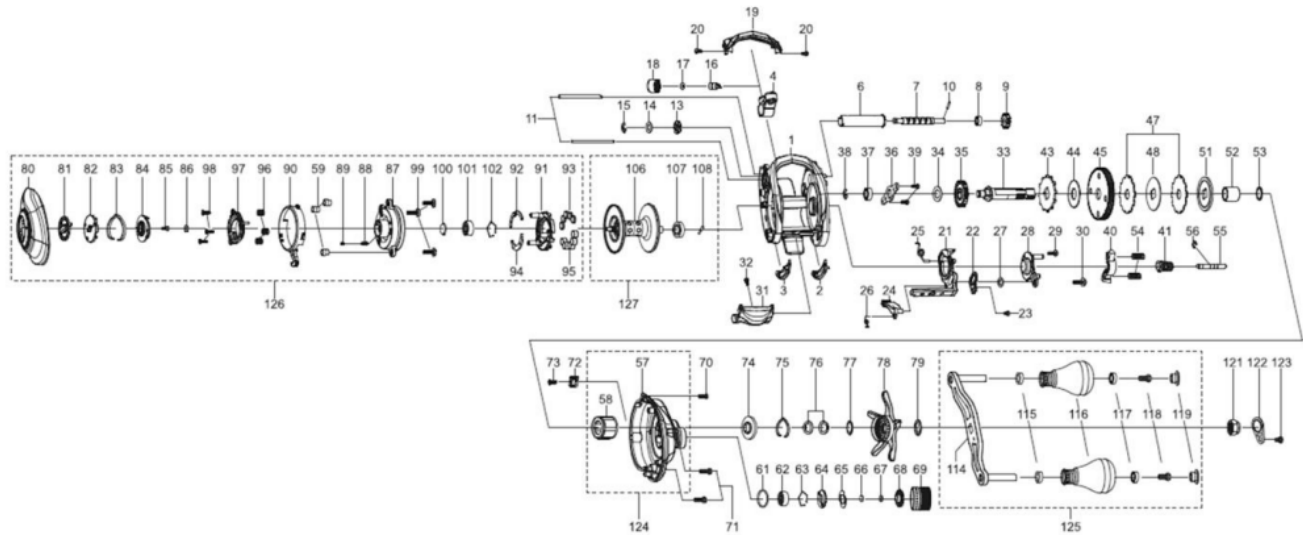

1487594 REVO

REVO BIGSHOOTER COMPACT 7

Please specify reel model number and number in reel foot when ordering parts.

Ambassadeur

REVO4 BIGSHOOTER COMPACT 7 28 00

パーツID	パーツ名	価格
1	1499313 FRAME	¥5,000
2	1415607 SLIDE WASHER	¥200
3	1415608 SLIDE WASHER	¥200
4	1452852 LINE GUIDE	¥500
6	1280905 LEVEL WIND TUBE	¥300
7	1280906 WORM SHAFT	¥1,500
8	1125729 BALLBEARING	¥600
9	1125732 WORM SHAFT GEAR	¥100
10	1125733 WORM SHAFT PIN	¥50
11	1452762 LINE GUIDE SHAFT	¥300
13	1313359 WORM SHAFT PIN HOLDER	¥200
14	1490867 WASHER	¥200
15	1124201 RETAINER	¥50
16	1125806 PAWL	¥300
17	1116193 WASHER	¥50
18	1129323 LINE GUIDE NUT	¥70
19	1452923 FRONT COVER	¥500
20	1452764 SCREW	¥200
21	1452765 CLUTCH CAM	¥300
22	1415619 LINK PLATE	¥200
23	1415620 SCREW	¥200
24	1289969 KICK LEVER	¥300
25	1452766 CLUTCH SPRING	¥200
26	1125745 KICK LEVER SPRING	¥50
27	1185695 WORM SHAFT WASHER	¥160
28	1415621 CLUTCH PLATE	¥200
29	1415622 SCREW	¥200
30	1380616 SCREW	¥200
31	1452767 THUMB BAR	¥300
32	1252078 SCREW	¥160
33	1499314 MAIN GEAR SHAFT	¥1,200
34	1125747 WASHER	¥50
35	1251634 LEVEL WIND GEAR	¥160
36	1281130 MAIN GEAR SHAFT PLATE	¥200
37	1187625 SPOOL BALL BEARING	¥800
38	1124201 RETAINER	¥50
39	1372152 SCREW	¥200
40	1281131 YOKE	¥200
41	1452938 PINION	¥1,000
43	1452769 RATCHET	¥200
44	1452770 DRAG WASHER	¥300
45	1452871 MAIN GEAR	¥2,500
47	1452855 DRAG WASHER	¥500
48	1452856 DRAG WASHER	¥200
51	1452857 PRESSURE WASHER	¥200
52	1257782 SLEEVE	¥200
53	1452773 WASHER	¥200
54	1116237 YOKE SPRING	¥50
55	1125766 PINION SHAFT	¥500
56	1116226 RETAINER	¥50