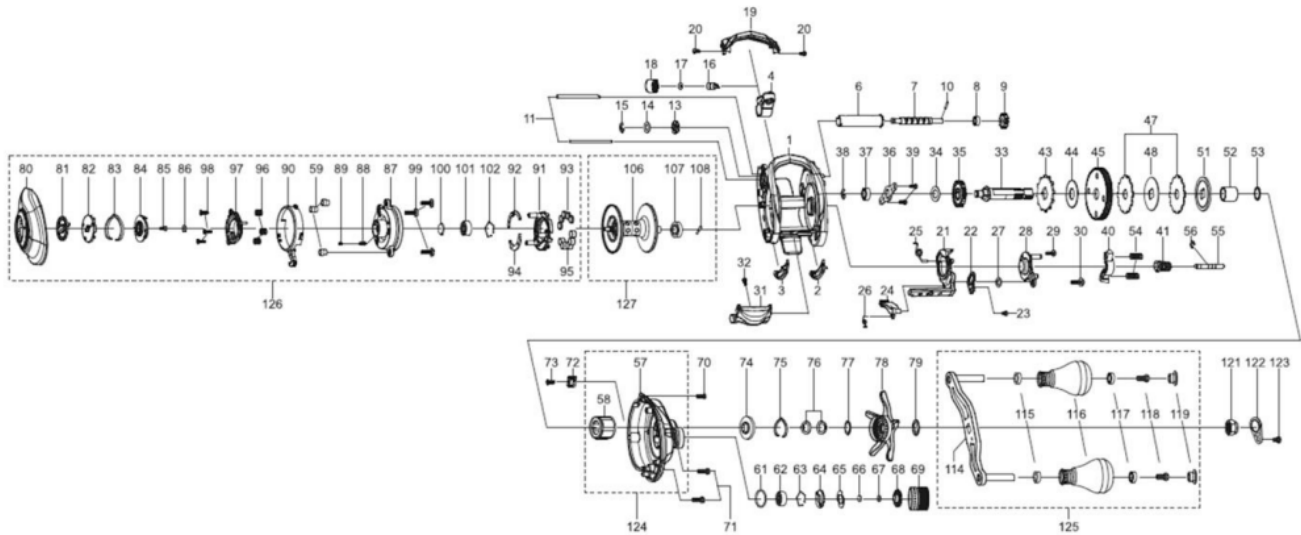

1487594 REVO

REVO BIGSHOOTER COMPACT 7

Please specify reel model number and number in reel foot when ordering parts.

Ambassadeur

REVO4 BIGSHOOTER COMPACT 7 28 00

| パーツID | パーツ名 | 価格 |
|-------|-------------------------------|--------|
| 1 | 1499313 FRAME | ¥5,000 |
| 2 | 1415607 SLIDE WASHER | ¥200 |
| 3 | 1415608 SLIDE WASHER | ¥200 |
| 4 | 1452852 LINE GUIDE | ¥500 |
| 6 | 1280905 LEVEL WIND TUBE | ¥300 |
| 7 | 1280906 WORM SHAFT | ¥1,500 |
| 8 | 1125729 BALLBEARING | ¥600 |
| 9 | 1125732 WORM SHAFT GEAR | ¥100 |
| 10 | 1125733 WORM SHAFT PIN | ¥50 |
| 11 | 1452762 LINE GUIDE SHAFT | ¥300 |
| 13 | 1313359 WORM SHAFT PIN HOLDER | ¥200 |
| 14 | 1490867 WASHER | ¥200 |
| 15 | 1124201 RETAINER | ¥50 |
| 16 | 1125806 PAWL | ¥300 |
| 17 | 1116193 WASHER | ¥50 |
| 18 | 1129323 LINE GUIDE NUT | ¥70 |
| 19 | 1452923 FRONT COVER | ¥500 |
| 20 | 1452764 SCREW | ¥200 |
| 21 | 1452765 CLUTCH CAM | ¥300 |
| 22 | 1415619 LINK PLATE | ¥200 |
| 23 | 1415620 SCREW | ¥200 |
| 24 | 1289969 KICK LEVER | ¥300 |
| 25 | 1452766 CLUTCH SPRING | ¥200 |
| 26 | 1125745 KICK LEVER SPRING | ¥50 |
| 27 | 1185695 WORM SHAFT WASHER | ¥160 |
| 28 | 1415621 CLUTCH PLATE | ¥200 |
| 29 | 1415622 SCREW | ¥200 |
| 30 | 1380616 SCREW | ¥200 |
| 31 | 1452767 THUMB BAR | ¥300 |
| 32 | 1252078 SCREW | ¥160 |
| 33 | 1499314 MAIN GEAR SHAFT | ¥1,200 |
| 34 | 1125747 WASHER | ¥50 |
| 35 | 1251634 LEVEL WIND GEAR | ¥160 |
| 36 | 1281130 MAIN GEAR SHAFT PLATE | ¥200 |
| 37 | 1187625 SPOOL BALL BEARING | ¥800 |
| 38 | 1124201 RETAINER | ¥50 |
| 39 | 1372152 SCREW | ¥200 |
| 40 | 1281131 YOKE | ¥200 |
| 41 | 1452938 PINION | ¥1,000 |
| 43 | 1452769 RATCHET | ¥200 |
| 44 | 1452770 DRAG WASHER | ¥100 |
| 45 | 1452871 MAIN GEAR | ¥2,500 |
| 47 | 1452855 DRAG WASHER | ¥500 |
| 48 | 1452856 DRAG WASHER | ¥200 |
| 51 | 1452857 PRESSURE WASHER | ¥200 |
| 52 | 1257782 SLEEVE | ¥200 |
| 53 | 1452773 WASHER | ¥200 |
| 54 | 1116237 YOKE SPRING | ¥50 |
| 55 | 1125766 PINION SHAFT | ¥500 |
| 56 | 1116226 RETAINER | ¥50 |