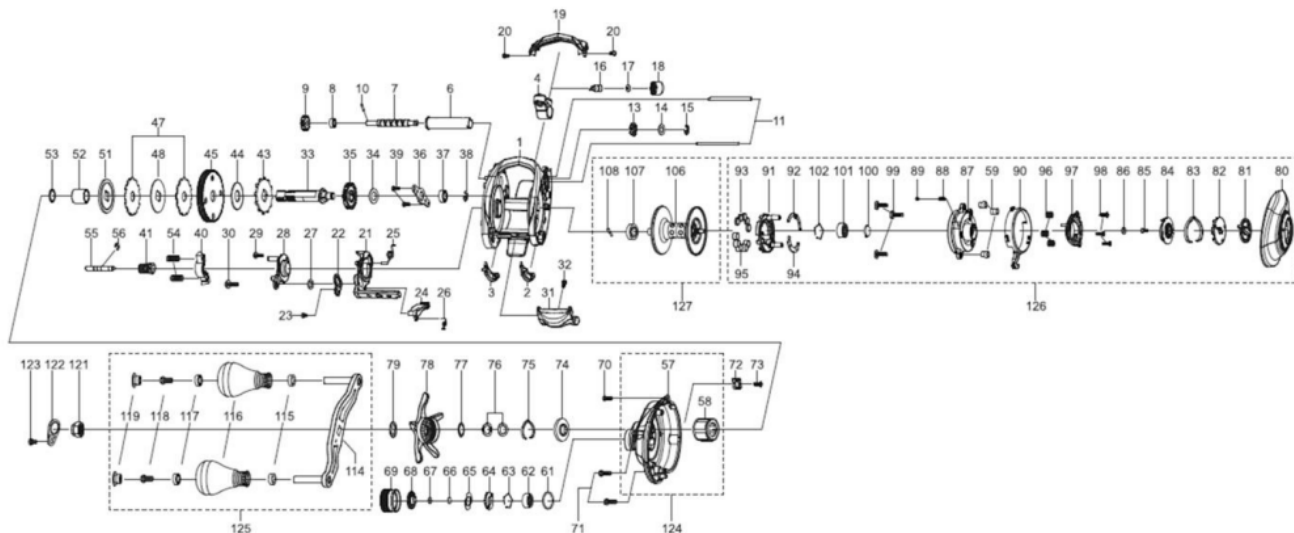

1487595 REVO

REVO BIGSHOOTER COMPACT7-L

Please specify reel model number and number in reel foot when ordering parts.

Ambassadeur
REVO4 BIGSHOOTER COMPACT 7-L 28 00

パーツID	パーツ名	価格	
1	1499323	FRAME	¥5,000
2	1415607	SLIDE WASHER	¥200
3	1415608	SLIDE WASHER	¥200
4	1452852	LINE GUIDE	¥500
6	1280905	LEVEL WIND TUBE	¥300
7	1280906	WORM SHAFT	¥1,500
8	1125729	BALLBEARING	¥600
9	1125732	WORM SHAFT GEAR	¥100
10	1125733	WORM SHAFT PIN	¥50
11	1452762	LINE GUIDE SHAFT	¥300
13	1313359	WORM SHAFT PIN HOLDER	¥200
14	1490867	WASHER	¥200
15	1124201	RETAINER	¥50
16	1125806	PAWL	¥300
17	1116193	WASHER	¥50
18	1129323	LINE GUIDE NUT	¥70
19	1452944	FRONT COVER	¥500
20	1452764	SCREW	¥200
21	1452809	CLUTCH CAM	¥300
22	1415619	LINK PLATE	¥200
23	1415620	SCREW	¥200
24	1289971	KICK LEVER	¥300
25	1452810	CLUTCH SPRING	¥200
26	1127701	KICK LEVER SPRING	¥50
27	1185695	WORM SHAFT WASHER	¥160
28	1415661	CLUTCH PLATE	¥200
29	1415622	SCREW	¥200
30	1380616	SCREW	¥200
31	1452767	THUMB BAR	¥300
32	1252078	SCREW	¥160
33	1499324	MAIN GEAR SHAFT	¥1,200
34	1125747	WASHER	¥50
35	1251634	LEVEL WIND GEAR	¥160
36	1281130	MAIN GEAR SHAFT PLATE	¥200
37	1187625	SPOOL BALL BEARING	¥800
38	1124201	RETAINER	¥50
39	1372152	SCREW	¥200
40	1281235	YOKE	¥200
41	1452965	PINION	¥1,000
43	1452769	RATCHET	¥200
44	1452770	DRAG WASHER	¥300
45	1452887	MAIN GEAR	¥2,500
47	1452855	DRAG WASHER	¥500
48	1452856	DRAG WASHER	¥200
51	1452857	PRESSURE WASHER	¥200
52	1257782	SLEEVE	¥200
53	1452773	WASHER	¥200
54	1116237	YOKE SPRING	¥50
55	1125766	PINION SHAFT	¥500
56	1116226	RETAINER	¥50