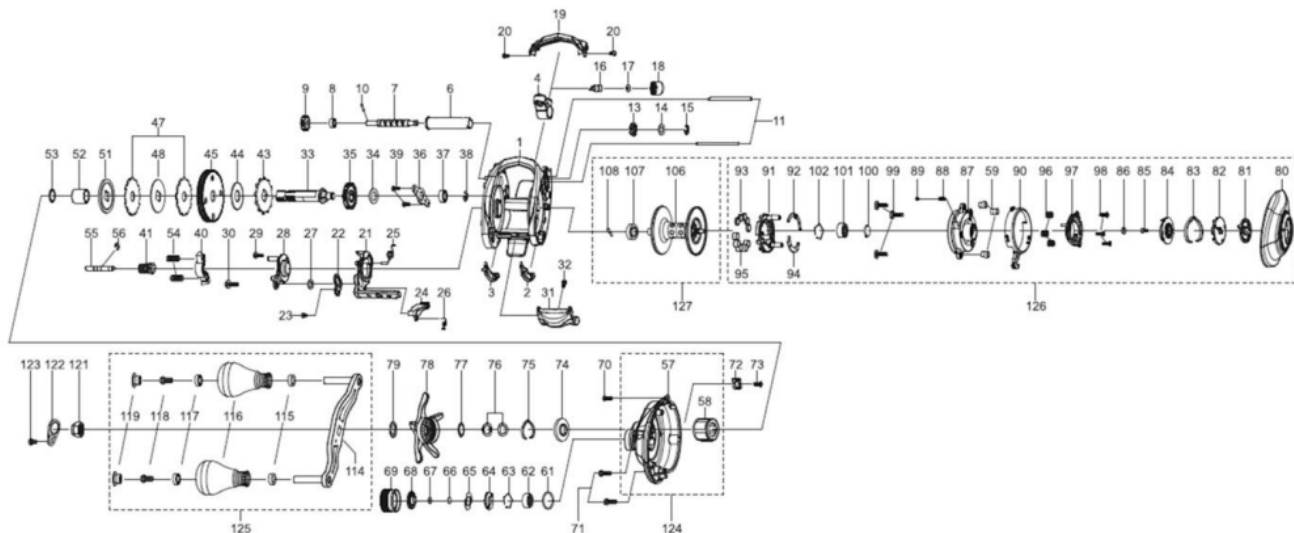

1487595 REVO

REVO BIGSHOOTER COMPACT7-L

Please specify reel model number and number in reel foot when ordering parts.

Ambassadeur
REVO4 BIGSHOOTER COMPACT 7-L 28 00

パーツID	パーツ名	価格	
1	1499323	FRAME	¥5,000
2	1415607	SLIDE WASHER	¥200
3	1415608	SLIDE WASHER	¥200
4	1452852	LINE GUIDE	¥500
6	1280905	LEVEL WIND TUBE	¥300
7	1280906	WORM SHAFT	¥1,500
8	1125729	BALLBEARING	¥600
9	1125732	WORM SHAFT GEAR	¥100
10	1125733	WORM SHAFT PIN	¥50
11	1452762	LINE GUIDE SHAFT	¥300
13	1313359	WORM SHAFT PIN HOLDER	¥200
14	1490867	WASHER	¥200
15	1124201	RETAINER	¥50
16	1125806	PAWL	¥300
17	1116193	WASHER	¥50
18	1129323	LINE GUIDE NUT	¥70
19	1452944	FRONT COVER	¥500
20	1452764	SCREW	¥200
21	1452809	CLUTCH CAM	¥300
22	1415619	LINK PLATE	¥200
23	1415620	SCREW	¥200
24	1289971	KICK LEVER	¥300
25	1452810	CLUTCH SPRING	¥200
26	1127701	KICK LEVER SPRING	¥50
27	1185695	WORM SHAFT WASHER	¥160
28	1415661	CLUTCH PLATE	¥200
29	1415622	SCREW	¥200
30	1380616	SCREW	¥200
31	1452767	THUMB BAR	¥300
32	1252078	SCREW	¥160
33	1499324	MAIN GEAR SHAFT	¥1,200
34	1125747	WASHER	¥50
35	1251634	LEVEL WIND GEAR	¥160
36	1281130	MAIN GEAR SHAFT PLATE	¥200
37	1187625	SPOOL BALL BEARING	¥800
38	1124201	RETAINER	¥50
39	1372152	SCREW	¥200
40	1281235	YOKE	¥200
41	1452965	PINION	¥1,000
43	1452769	RATCHET	¥200
44	1452770	DRAG WASHER	¥100
45	1452887	MAIN GEAR	¥2,500
47	1452855	DRAG WASHER	¥500
48	1452856	DRAG WASHER	¥200
51	1452857	PRESSURE WASHER	¥200
52	1257782	SLEEVE	¥200
53	1452773	WASHER	¥200
54	1116237	YOKE SPRING	¥50
55	1125766	PINION SHAFT	¥500
56	1116226	RETAINER	¥50