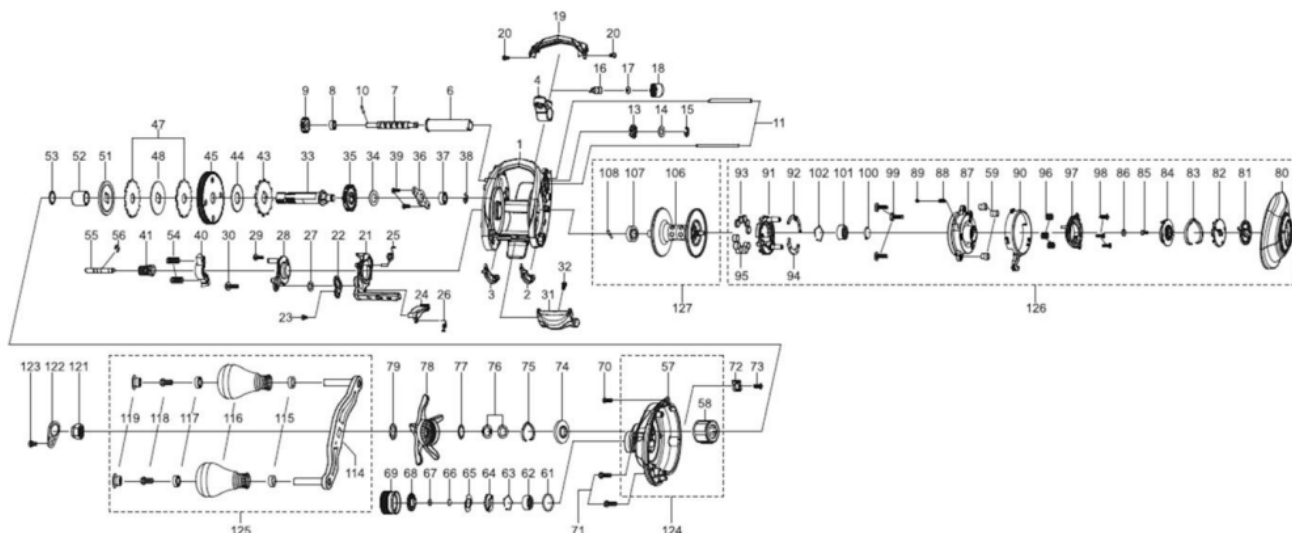

## REVO BIGSHOOTER COMPACT7-L

Please specify reel model number and number in reel foot when ordering parts.

*Ambassadeur*  
**REVO4 BIGSHOOTER COMPACT 7-L 28 00**

パーツID	パーツ名	価格	
1	1499323	FRAME	¥5,000
2	1415607	SLIDE WASHER	¥200
3	1415608	SLIDE WASHER	¥200
4	1452852	LINE GUIDE	¥500
6	1280905	LEVEL WIND TUBE	¥300
7	1280906	WORM SHAFT	¥1,500
8	1125729	BALLBEARING	¥600
9	1125732	WORM SHAFT GEAR	¥100
10	1125733	WORM SHAFT PIN	¥50
11	1452762	LINE GUIDE SHAFT	¥300
13	1313359	WORM SHAFT PIN HOLDER	¥200
14	1490867	WASHER	¥200
15	1124201	RETAINER	¥50
16	1125806	PAWL	¥300
17	1116193	WASHER	¥50
18	1129323	LINE GUIDE NUT	¥70
19	1452944	FRONT COVER	¥500
20	1452764	SCREW	¥200
21	1452809	CLUTCH CAM	¥300
22	1415619	LINK PLATE	¥200
23	1415620	SCREW	¥200
24	1289971	KICK LEVER	¥300
25	1452810	CLUTCH SPRING	¥200
26	1127701	KICK LEVER SPRING	¥50
27	1185695	WORM SHAFT WASHER	¥160
28	1415661	CLUTCH PLATE	¥200
29	1415622	SCREW	¥200
30	1380616	SCREW	¥200
31	1452767	THUMB BAR	¥300
32	1252078	SCREW	¥160
33	1499324	MAIN GEAR SHAFT	¥1,200
34	1125747	WASHER	¥50
35	1251634	LEVEL WIND GEAR	¥160
36	1281130	MAIN GEAR SHAFT PLATE	¥200
37	1187625	SPOOL BALL BEARING	¥800
38	1124201	RETAINER	¥50
39	1372152	SCREW	¥200
40	1281235	YOKE	¥200
41	1452965	PINION	¥1,000
43	1452769	RATCHET	¥200
44	1452770	DRAG WASHER	¥300
45	1452887	MAIN GEAR	¥2,500
47	1452855	DRAG WASHER	¥500
48	1452856	DRAG WASHER	¥200
51	1452857	PRESSURE WASHER	¥200
52	1257782	SLEEVE	¥200
53	1452773	WASHER	¥200
54	1116237	YOKE SPRING	¥50
55	1125766	PINION SHAFT	¥500
56	1116226	RETAINER	¥50