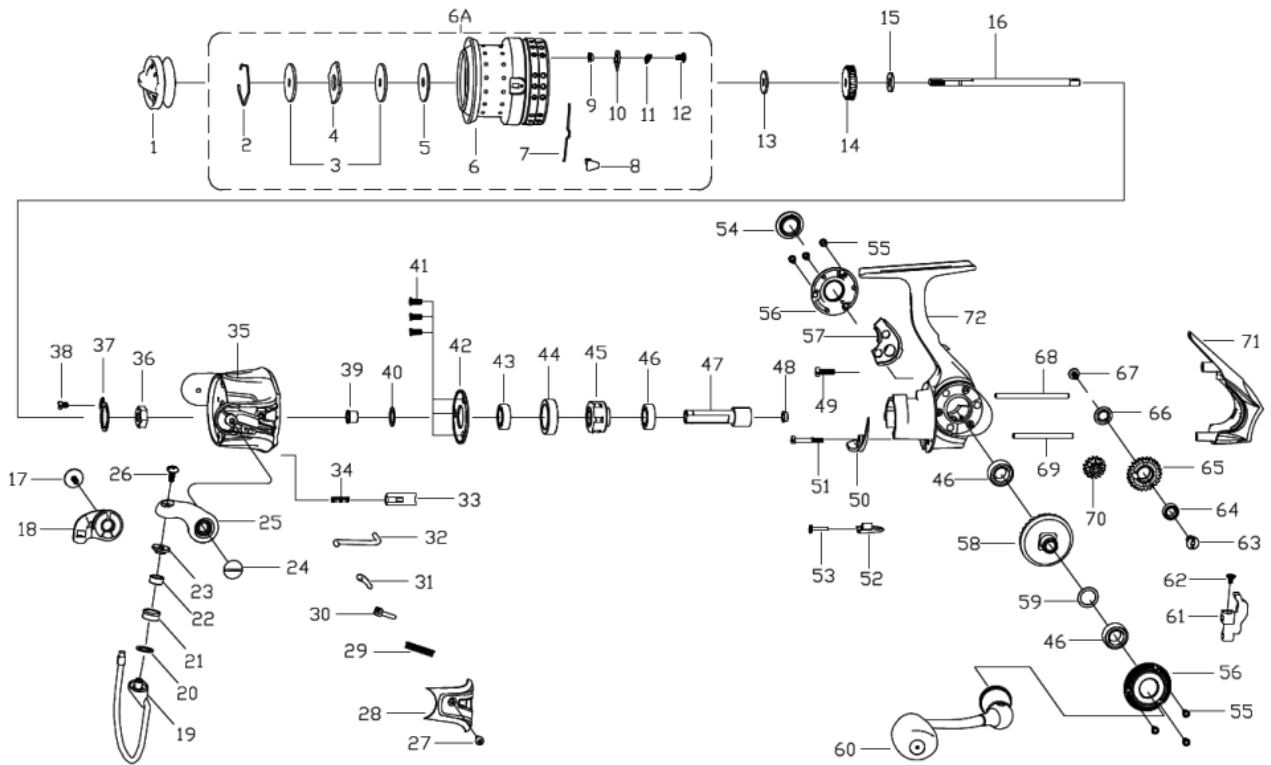

1500955 SUPERIOR SP

SUPERIOR 2000SH

| パーツID | パーツ名 | 価格 | |
|-------|---------|---------------------|--------|
| 1 | 1508564 | DRAG KNOB ASSY | ¥1,000 |
| 2 | 1488053 | STOP RING | ¥200 |
| 3 | 1446956 | KEY WASHER (2REQ) | ¥200 |
| 4 | 1446957 | EARED WASHER | ¥200 |
| 5 | 1225637 | DRAG WASHER | ¥200 |
| 6 | 1508586 | SPOOL | ¥2,000 |
| 6A | 1508587 | SPOOL ASSY | ¥3,500 |
| 7 | 1378772 | LINE CLIP SPRING | ¥200 |
| 8 | 1488056 | LINE CLIP | ¥200 |
| 9 | 1483525 | CLICK WASHER | ¥200 |
| 10 | 1241707 | SPOOL CLICK | ¥200 |
| 11 | 1214415 | SPRING | ¥160 |
| 12 | 1214413 | ROTOR SCREW | ¥200 |
| 13 | 1201745 | CLICK GEAR WASHER | ¥100 |
| 14 | 1482652 | CLICK GEAR | ¥300 |
| 15 | 1378777 | SPOOL SHAFT WASHER | ¥200 |
| 16 | 1488102 | MAIN SHAFT | ¥800 |
| 17 | 1378779 | SCREW | ¥200 |
| 18 | 1508567 | BAIL HOLDER | ¥400 |
| 19 | 1508568 | BAIL WIRE ASSY | ¥1,000 |
| 20 | 1200780 | LINE ROLLER WASHER | ¥160 |
| 21 | 1508548 | LINE ROLLER | ¥300 |
| 22 | 1508549 | BUSHING | ¥200 |
| 23 | 1508550 | LINE ROLLER COLLAR | ¥200 |
| 24 | 1488062 | SCREW | ¥200 |
| 25 | 1508551 | BAIL ARM | ¥400 |
| 26 | 1378789 | SCREW | ¥200 |
| 27 | 1378790 | SCREW | ¥200 |
| 28 | 1508569 | BAIL ARM COVER | ¥300 |
| 29 | 1378792 | BAIL ARM SPRING | ¥200 |
| 30 | 1378793 | SPRING SEAT | ¥200 |
| 31 | 1378794 | PIVOT LEVER | ¥300 |
| 32 | 1488120 | TRIP PLUNGER | ¥200 |
| 33 | 1378796 | ROTOR BRAKE | ¥200 |
| 34 | 1378797 | ROTOR BRAKE SPRING | ¥200 |
| 35 | 1508570 | ROTOR | ¥2,000 |
| 36 | 1488068 | ROTOR NUT WASHER | ¥200 |
| 37 | 1378802 | ROTOR NUT WASHER | ¥200 |
| 38 | 1378803 | SCREW | ¥200 |
| 39 | 1404814 | PINION GEAR BUSHING | ¥200 |
| 40 | 1207718 | WASHER | ¥200 |
| 41 | 1210692 | SCREW | ¥200 |
| 42 | 1378806 | BEARING COVER | ¥500 |
| 43 | 1380233 | BEARING | ¥2,500 |
| 44 | 1488070 | BEARING SLEEVE | ¥300 |
| 45 | 1490278 | ONE WAY CLUTCH | ¥2,500 |
| 46 | 1200814 | BEARING | ¥800 |
| 47 | 1488107 | PINION GEAR | ¥1,200 |
| 48 | 1488072 | BUSHING | ¥200 |
| 49 | 1380156 | SCREW | ¥200 |