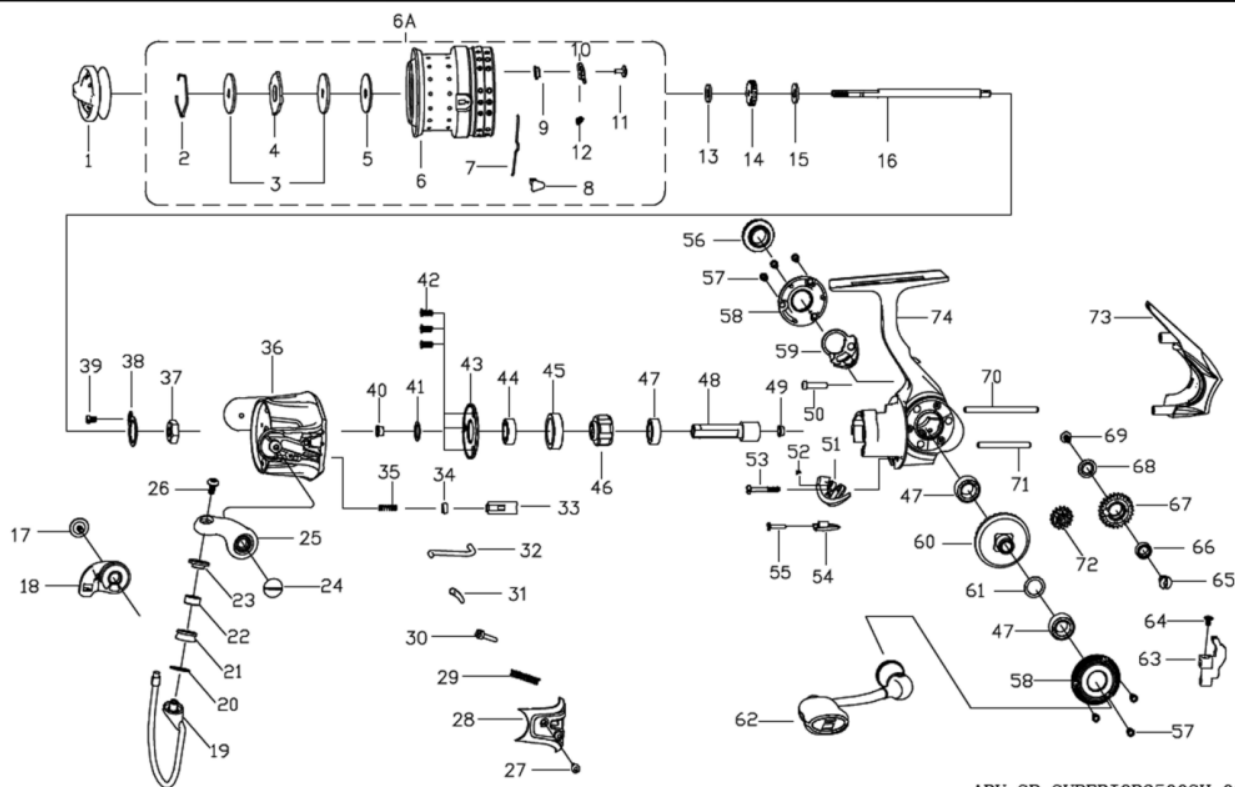

1500957 SUPERIOR SP

SUPERIOR 2500SH

ABU SP SUPERIOR2500SH 00

| パーツID | パーツ名 | 価格 | |
|-------|---------|---------------------|--------|
| 1 | 1508572 | DRAG KNOB ASSY | ¥1,000 |
| 2 | 1488053 | STOP RING | ¥200 |
| 3 | 1446956 | KEY WASHER (2REQ) | ¥200 |
| 4 | 1446957 | EARED WASHER | ¥200 |
| 5 | 1225637 | DRAG WASHER | ¥200 |
| 6 | 1508573 | SPOOL | ¥2,500 |
| 6A | 1508574 | SPOOL ASSY | ¥4,000 |
| 7 | 1216569 | LINE CLIP SPRING | ¥200 |
| 8 | 1488056 | LINE CLIP | ¥200 |
| 9 | 1484856 | CLICK WASHER | ¥200 |
| 10 | 1241707 | SPOOL CLICK | ¥200 |
| 11 | 1214413 | ROTOR SCREW | ¥200 |
| 12 | 1214415 | SPRING | ¥160 |
| 13 | 1201745 | CLICK GEAR WASHER | ¥100 |
| 14 | 1482652 | CLICK GEAR | ¥300 |
| 15 | 1378777 | SPOOL SHAFT WASHER | ¥200 |
| 16 | 1488092 | MAIN SHAFT | ¥800 |
| 17 | 1378779 | SCREW | ¥200 |
| 18 | 1508575 | BAIL HOLDER | ¥400 |
| 19 | 1508576 | BAIL WIRE | ¥1,000 |
| 20 | 1200780 | LINE ROLLER WASHER | ¥160 |
| 21 | 1508548 | LINE ROLLER | ¥300 |
| 22 | 1508549 | BUSHING | ¥200 |
| 23 | 1508550 | LINE ROLLER COLLAR | ¥200 |
| 24 | 1488062 | SCREW | ¥200 |
| 25 | 1508551 | BAIL ARM | ¥400 |
| 26 | 1378789 | SCREW | ¥200 |
| 27 | 1488064 | SCREW | ¥200 |
| 28 | 1508578 | BAIL ARM COVER | ¥300 |
| 29 | 1378849 | BAIL ARM SPRING | ¥200 |
| 30 | 1378793 | SPRING SEAT | ¥200 |
| 31 | 1378794 | PIVOT LEVER | ¥300 |
| 32 | 1488096 | TRIP PLUNGER | ¥200 |
| 33 | 1378851 | ROTOR BRAKE | ¥200 |
| 34 | 1378853 | RUBBER SLEEVE | ¥200 |
| 35 | 1378852 | ROTOR BRAKE SPRING | ¥200 |
| 36 | 1508579 | ROTOR | ¥2,000 |
| 37 | 1488068 | ROTOR NUT WASHER | ¥200 |
| 38 | 1378802 | ROTOR NUT WASHER | ¥200 |
| 39 | 1378803 | SCREW | ¥200 |
| 40 | 1404814 | PINION GEAR BUSHING | ¥200 |
| 41 | 1205893 | WASHER | ¥200 |
| 42 | 1210692 | SCREW | ¥200 |
| 43 | 1488069 | BEARING COVER | ¥500 |
| 44 | 1380233 | BEARING | ¥2,500 |
| 45 | 1488070 | BEARING SLEEVE | ¥300 |
| 46 | 1490278 | ONE WAY CLUTCH | ¥2,500 |
| 47 | 1200814 | BEARING | ¥800 |
| 48 | 1488071 | PINION GEAR | ¥1,200 |
| 49 | 1488072 | BUSHING | ¥200 |