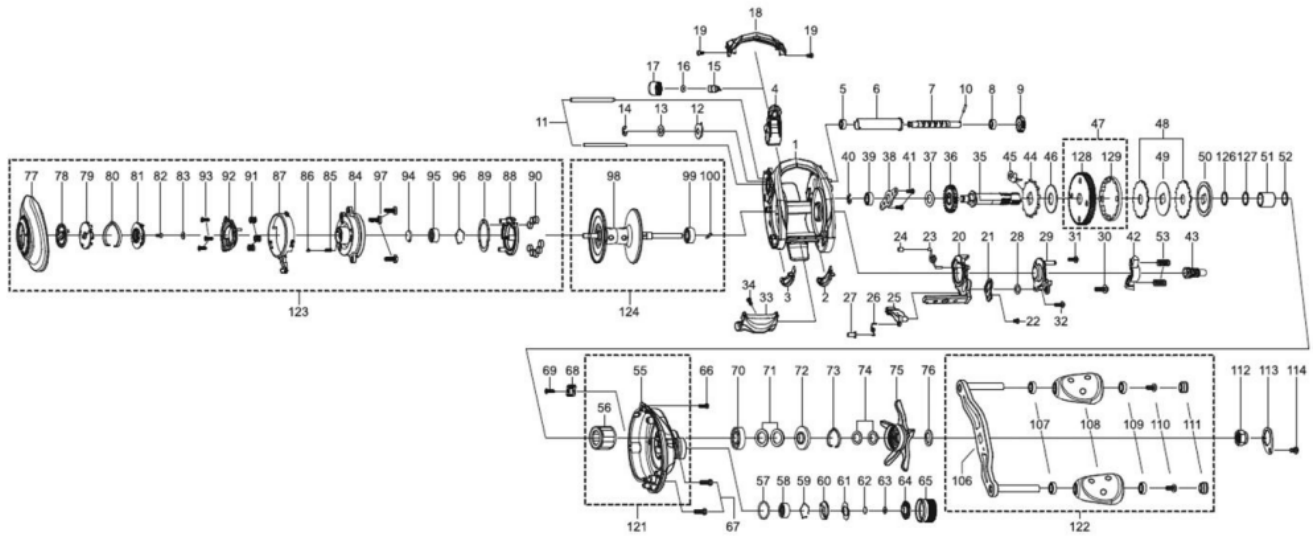

1501038 REVO

REVO4 BEAST X 40 RIGHT

Please specify reel model number and number in reel foot when ordering parts.

Ambassadeur REVO BEAST X 40 29 00

| パーツID | パーツ名 | 価格 |
|-------|-----------------------------------|--------|
| 1 | 1515909 FRAME | ¥5,500 |
| 2 | 1490861 SLIDE WASHER RIGHT | ¥200 |
| 3 | 1490862 SLIDE WASHER LEFT | ¥200 |
| 4 | 1515932 LINE GUIDE | ¥500 |
| 5 | 1132853 BALL BEARING | ¥600 |
| 6 | 1490864 LEVEL WIND TUBE | ¥300 |
| 7 | 1515933 WORM SHAFT | ¥1,500 |
| 8 | 1132853 BALL BEARING | ¥600 |
| 9 | 1125732 WORM SHAFT GEAR | ¥100 |
| 10 | 1125733 WORM SHAFT PIN | ¥50 |
| 11 | 1490866 LINE GUIDE SHAFT | ¥300 |
| 12 | 1125734 WORM SHAFT PIN HOLDER | ¥70 |
| 13 | 1490867 WASHER | ¥200 |
| 14 | 1124201 RETAINER | ¥50 |
| 15 | 1125806 PAWL | ¥300 |
| 16 | 1116193 WASHER | ¥50 |
| 17 | 1129323 LINE GUIDE NUT | ¥70 |
| 18 | 1515910 FRONT COVER | ¥500 |
| 19 | 1452764 SCREW | ¥200 |
| 20 | 1490869 CLUTCH CAM | ¥300 |
| 21 | 1490870 LINK PLATE | ¥200 |
| 22 | 1415620 SCREW | ¥200 |
| 23 | 1452766 CLUTCH SPRING | ¥200 |
| 24 | 1380606 CLUTCH SPRING BUSHING | ¥200 |
| 25 | 1289969 KICK LEVER | ¥300 |
| 26 | 1125745 KICK LEVER SPRING | ¥50 |
| 27 | 1415617 KICK LEVER SPRING BUSHING | ¥200 |
| 28 | 1124224 WASHER | ¥160 |
| 29 | 1490871 CAM PLATE | ¥200 |
| 30 | 1380616 SCREW | ¥200 |
| 31 | 1415622 SCREW | ¥200 |
| 32 | 1196769 SCREW | ¥50 |
| 33 | 1452767 THUMB BAR | ¥300 |
| 34 | 1252078 SCREW | ¥160 |
| 35 | 1490872 MAIN GEAR SHAFT | ¥1,000 |
| 36 | 1251634 LEVEL WIND GEAR | ¥160 |
| 37 | 1125747 WASHER | ¥50 |
| 38 | 1281130 MAIN GEAR SHAFT PLATE | ¥200 |
| 39 | 1281216 BALL BEARING | ¥600 |
| 40 | 1124201 RETAINER | ¥50 |
| 41 | 1372152 SCREW | ¥200 |
| 42 | 1281131 YOKE | ¥200 |
| 43 | 1515934 PINION | ¥1,500 |
| 44 | 1452769 RATCHET | ¥200 |
| 45 | 1144194 STOPPER | ¥900 |
| 46 | 1490874 DRAG WASHER | ¥300 |
| 47 | 1515935 MAIN GEAR COMPLETE | ¥2,500 |
| 48 | 1452855 DRAG WASHER | ¥500 |
| 49 | 1452856 DRAG WASHER | ¥200 |
| 50 | 1452857 PRESSURE WASHER | ¥200 |