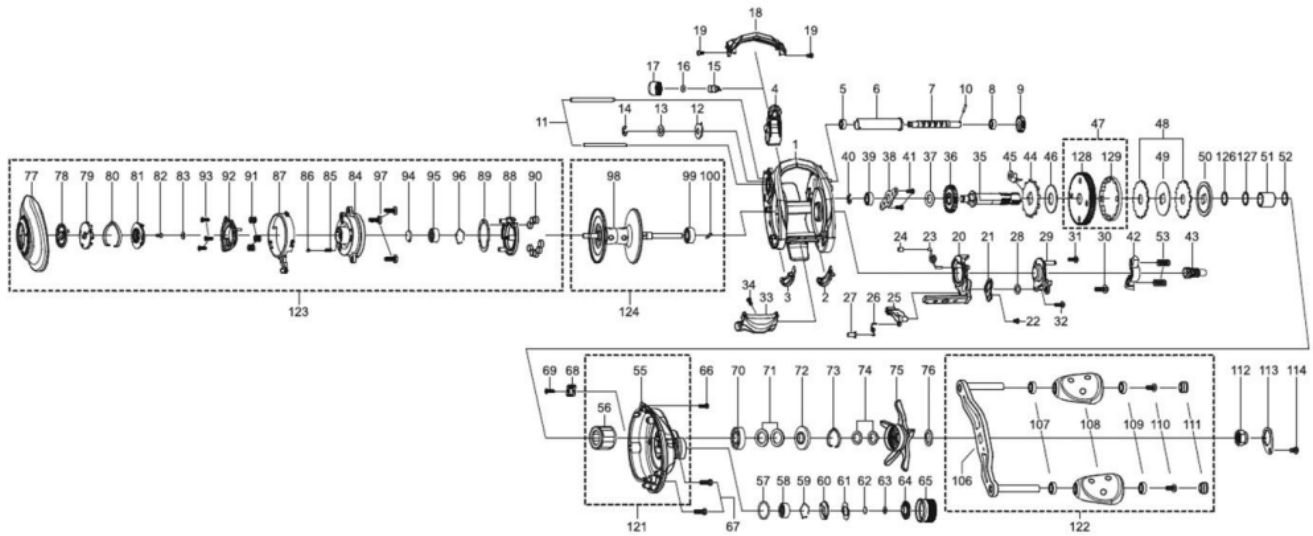

1501038 REVO

REVO4 BEAST X 40 RIGHT

Please specify reel model number and number in reel foot when ordering parts.

Ambassadeur REVO BEAST X 40 29 00

パーツID	パーツ名	価格
1	1515909 FRAME	¥5,500
2	1490861 SLIDE WASHER RIGHT	¥200
3	1490862 SLIDE WASHER LEFT	¥200
4	1515932 LINE GUIDE	¥500
5	1132853 BALL BEARING	¥600
6	1490864 LEVEL WIND TUBE	¥300
7	1515933 WORM SHAFT	¥1,500
8	1132853 BALL BEARING	¥600
9	1125732 WORM SHAFT GEAR	¥100
10	1125733 WORM SHAFT PIN	¥50
11	1490866 LINE GUIDE SHAFT	¥300
12	1125734 WORM SHAFT PIN HOLDER	¥70
13	1490867 WASHER	¥200
14	1124201 RETAINER	¥50
15	1125806 PAWL	¥300
16	1116193 WASHER	¥50
17	1129323 LINE GUIDE NUT	¥70
18	1515910 FRONT COVER	¥500
19	1452764 SCREW	¥200
20	1490869 CLUTCH CAM	¥300
21	1490870 LINK PLATE	¥200
22	1415620 SCREW	¥200
23	1452766 CLUTCH SPRING	¥200
24	1380606 CLUTCH SPRING BUSHING	¥200
25	1289969 KICK LEVER	¥300
26	1125745 KICK LEVER SPRING	¥50
27	1415617 KICK LEVER SPRING BUSHING	¥200
28	1124224 WASHER	¥160
29	1490871 CAM PLATE	¥200
30	1380616 SCREW	¥200
31	1415622 SCREW	¥200
32	1196769 SCREW	¥50
33	1452767 THUMB BAR	¥300
34	1252078 SCREW	¥160
35	1490872 MAIN GEAR SHAFT	¥1,000
36	1251634 LEVEL WIND GEAR	¥160
37	1125747 WASHER	¥50
38	1281130 MAIN GEAR SHAFT PLATE	¥200
39	1281216 BALL BEARING	¥600
40	1124201 RETAINER	¥50
41	1372152 SCREW	¥200
42	1281131 YOKE	¥200
43	1515934 PINION	¥1,500
44	1452769 RATCHET	¥200
45	1144194 STOPPER	¥900
46	1490874 DRAG WASHER	¥300
47	1515935 MAIN GEAR COMPLETE	¥2,500
48	1452855 DRAG WASHER	¥500
49	1452856 DRAG WASHER	¥200
50	1452857 PRESSURE WASHER	¥200