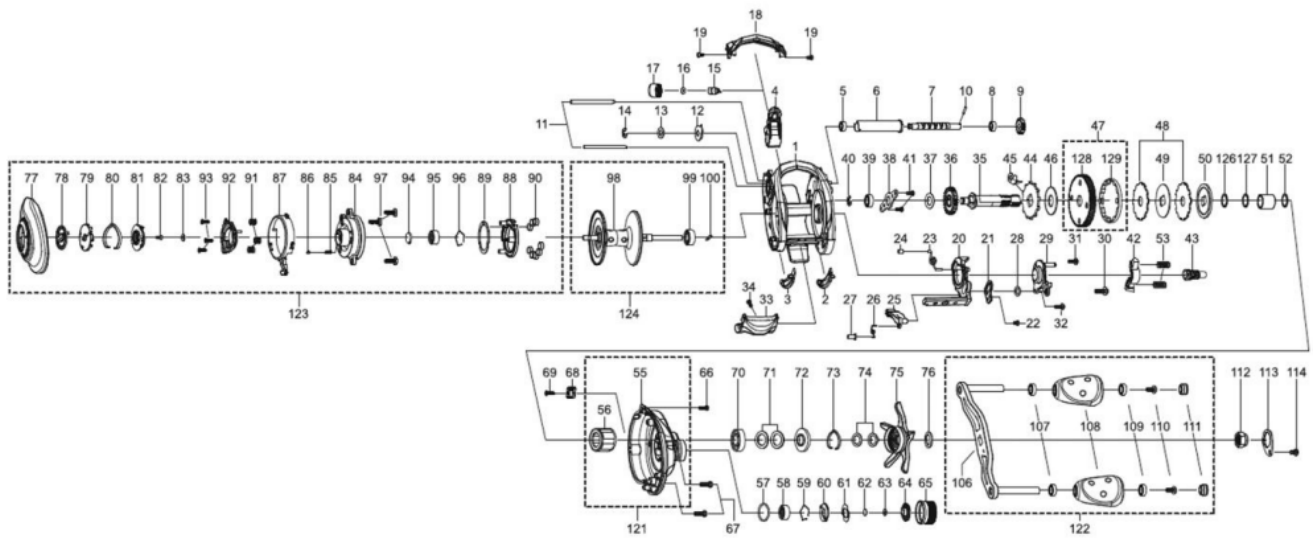

1501038 REVO

REVO4 BEAST X 40 RIGHT

Please specify reel model number and number in reel foot when ordering parts.

Ambassadeur REVO BEAST X 40 29 00

パーツID	パーツ名	価格	
1	1515909	FRAME	¥5,500
2	1490861	SLIDE WASHER RIGHT	¥200
3	1490862	SLIDE WASHER LEFT	¥200
4	1515932	LINE GUIDE	¥500
5	1132853	BALL BEARING	¥600
6	1490864	LEVEL WIND TUBE	¥300
7	1515933	WORM SHAFT	¥1,500
8	1132853	BALL BEARING	¥600
9	1125732	WORM SHAFT GEAR	¥100
10	1125733	WORM SHAFT PIN	¥50
11	1490866	LINE GUIDE SHAFT	¥300
12	1125734	WORM SHAFT PIN HOLDER	¥70
13	1490867	WASHER	¥200
14	1124201	RETAINER	¥50
15	1125806	PAWL	¥300
16	1116193	WASHER	¥50
17	1129323	LINE GUIDE NUT	¥70
18	1515910	FRONT COVER	¥500
19	1452764	SCREW	¥200
20	1490869	CLUTCH CAM	¥300
21	1490870	LINK PLATE	¥200
22	1415620	SCREW	¥200
23	1452766	CLUTCH SPRING	¥200
24	1380606	CLUTCH SPRING BUSHING	¥200
25	1289969	KICK LEVER	¥300
26	1125745	KICK LEVER SPRING	¥50
27	1415617	KICK LEVER SPRING BUSHING	¥200
28	1124224	WASHER	¥160
29	1490871	CAM PLATE	¥200
30	1380616	SCREW	¥200
31	1415622	SCREW	¥200
32	1196769	SCREW	¥50
33	1452767	THUMB BAR	¥300
34	1252078	SCREW	¥160
35	1490872	MAIN GEAR SHAFT	¥1,000
36	1251634	LEVEL WIND GEAR	¥160
37	1125747	WASHER	¥50
38	1281130	MAIN GEAR SHAFT PLATE	¥200
39	1281216	BALL BEARING	¥600
40	1124201	RETAINER	¥50
41	1372152	SCREW	¥200
42	1281131	YOKE	¥200
43	1515934	PINION	¥1,500
44	1452769	RATCHET	¥200
45	1144194	STOPPER	¥900
46	1490874	DRAG WASHER	¥300
47	1515935	MAIN GEAR COMPLETE	¥2,500
48	1452855	DRAG WASHER	¥500
49	1452856	DRAG WASHER	¥200
50	1452857	PRESSURE WASHER	¥200