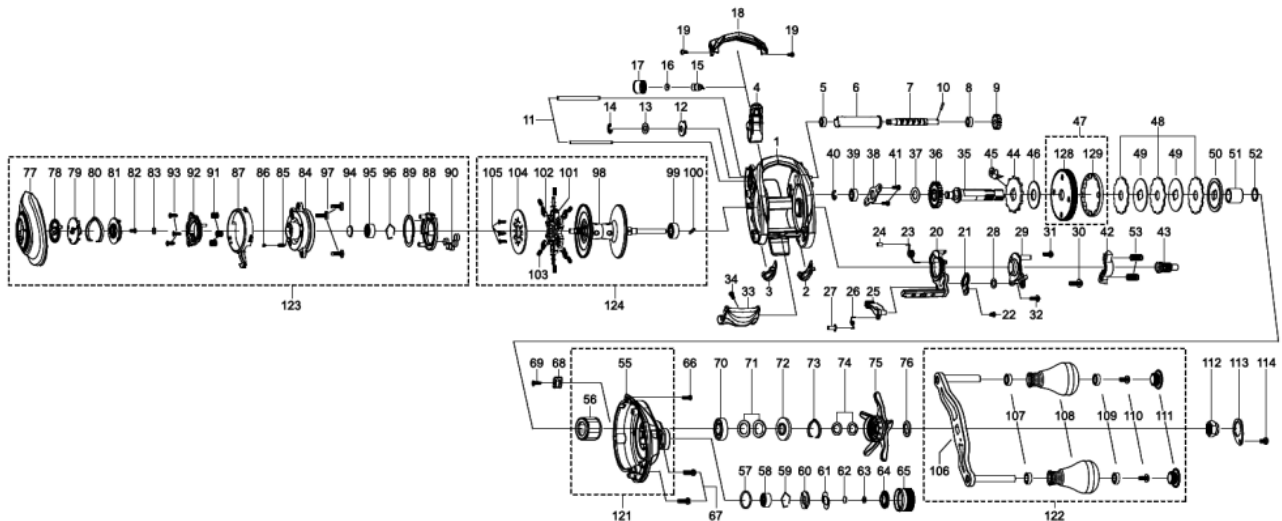

1501042 REVO

REVO BEAST 40 ROCKET

Please specify reel model number and number in reel foot when ordering parts.

Ambassadeur REVO BEAST 40 RCKT 29 00

パーツID	パーツ名	価格
1	1515909 FRAME	¥5,500
2	1490861 SLIDE WASHER RIGHT	¥200
3	1490862 SLIDE WASHER LEFT	¥200
4	1490863 LINE GUIDE	¥500
5	1132853 BALL BEARING	¥600
6	1490864 LEVEL WIND TUBE	¥300
7	1490865 WORM SHAFT	¥1,500
8	1132853 BALL BEARING	¥600
9	1125732 WORM SHAFT GEAR	¥100
10	1125733 WORM SHAFT PIN	¥50
11	1490866 LINE GUIDE SHAFT	¥300
12	1125734 WORM SHAFT PIN HOLDER	¥70
13	1490867 WASHER	¥200
14	1124201 RETAINER	¥50
15	1125806 PAWL	¥300
16	1116193 WASHER	¥50
17	1129323 LINE GUIDE NUT	¥70
18	1515910 FRONT COVER	¥500
19	1452764 SCREW	¥200
20	1490869 CLUTCH CAM	¥300
21	1490870 LINK PLATE	¥200
22	1415620 SCREW	¥200
23	1452766 CLUTCH SPRING	¥200
24	1380606 CLUTCH SPRING BUSHING	¥200
25	1289969 KICK LEVER	¥300
26	1125745 KICK LEVER SPRING	¥50
27	1415617 KICK LEVER SPRING BUSHING	¥200
28	1124224 WASHER	¥160
29	1490871 CAM PLATE	¥200
30	1380616 SCREW	¥200
31	1415622 SCREW	¥200
32	1196769 SCREW	¥50
33	1452767 THUMB BAR	¥300
34	1252078 SCREW	¥160
35	1490872 MAIN GEAR SHAFT	¥1,000
36	1251634 LEVEL WIND GEAR	¥160
37	1125747 WASHER	¥50
38	1281130 MAIN GEAR SHAFT PLATE	¥200
39	1281216 BALL BEARING	¥600
40	1124201 RETAINER	¥50
41	1372152 SCREW	¥200
42	1281131 YOKE	¥200
43	1515911 PINION	¥1,500
44	1452769 RATCHET	¥200
45	1144194 STOPPER	¥900
46	1490874 DRAG WASHER	¥300
47	1515912 MAIN GEAR COMPLETE	¥2,500
48	1452855 DRAG WASHER	¥500
49	1452856 DRAG WASHER	¥200
50	1452857 PRESSURE WASHER	¥200