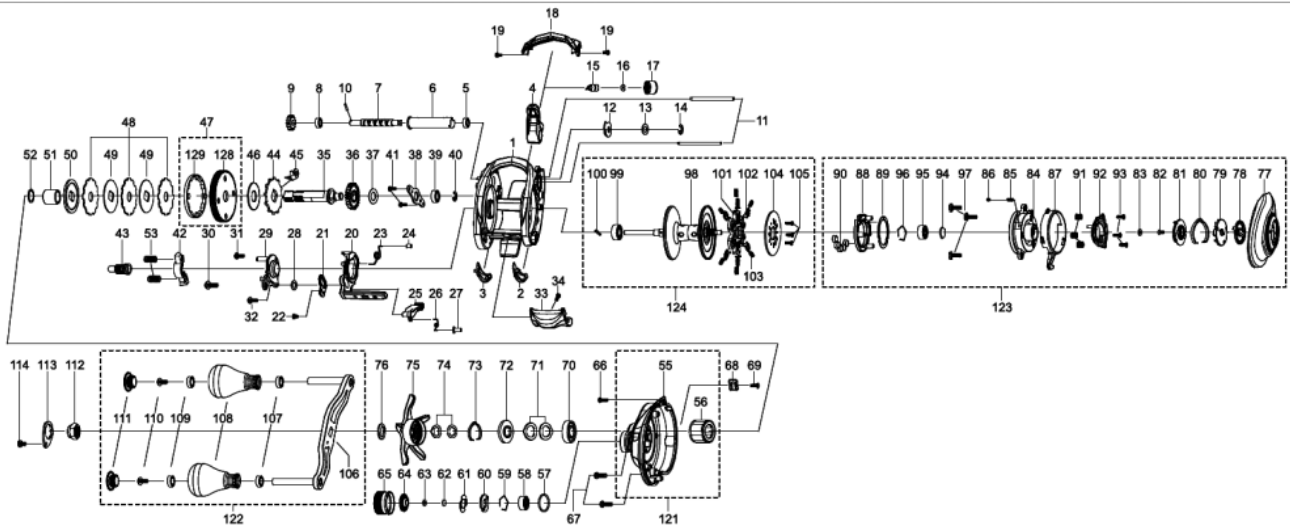

**1501043 REVO**

**REVO BEAST 41 ROCKET-L**

Please specify reel model number and number in reel foot when ordering parts.

**Ambassadeur REVO BEAST 41 RCKT-L 29 00**

パーツID	パーツ名	価格
1	1515923 FRAME	¥5,500
2	1490861 SLIDE WASHER RIGHT	¥200
3	1490862 SLIDE WASHER LEFT	¥200
4	1490863 LINE GUIDE	¥500
5	1132853 BALL BEARING	¥600
6	1490864 LEVEL WIND TUBE	¥300
7	1490865 WORM SHAFT	¥1,500
8	1132853 BALL BEARING	¥600
9	1125732 WORM SHAFT GEAR	¥100
10	1125733 WORM SHAFT PIN	¥50
11	1490866 LINE GUIDE SHAFT	¥300
12	1125734 WORM SHAFT PIN HOLDER	¥70
13	1490867 WASHER	¥200
14	1124201 RETAINER	¥50
15	1125806 PAWL	¥300
16	1116193 WASHER	¥50
17	1129323 LINE GUIDE NUT	¥70
18	1515924 FRONT COVER	¥500
19	1452764 SCREW	¥200
20	1490828 CLUTCH CAM	¥300
21	1490870 LINK PLATE	¥200
22	1415620 SCREW	¥200
23	1452810 CLUTCH SPRING	¥200
24	1380606 CLUTCH SPRING BUSHING	¥200
25	1289971 KICK LEVER	¥300
26	1127701 KICK LEVER SPRING	¥50
27	1415617 KICK LEVER SPRING BUSHING	¥200
28	1124224 WASHER	¥160
29	1490829 CAM PLATE	¥200
30	1380616 SCREW	¥200
31	1415622 SCREW	¥200
32	1196769 SCREW	¥50
33	1452767 THUMB BAR	¥300
34	1252078 SCREW	¥160
35	1490830 MAIN GEAR SHAFT	¥1,000
36	1251634 LEVEL WIND GEAR	¥160
37	1125747 WASHER	¥50
38	1281130 MAIN GEAR SHAFT PLATE	¥200
39	1281216 BALL BEARING	¥600
40	1124201 RETAINER	¥50
41	1372152 SCREW	¥200
42	1281235 YOKE	¥200
43	1515925 PINION	¥1,500
44	1452769 RATCHET	¥200
45	1144194 STOPPER	¥900
46	1490874 DRAG WASHER	¥300
47	1515926 MAIN GEAR	¥2,500
48	1452855 DRAG WASHER	¥500
49	1452856 DRAG WASHER	¥200
50	1452857 PRESSURE WASHER	¥200