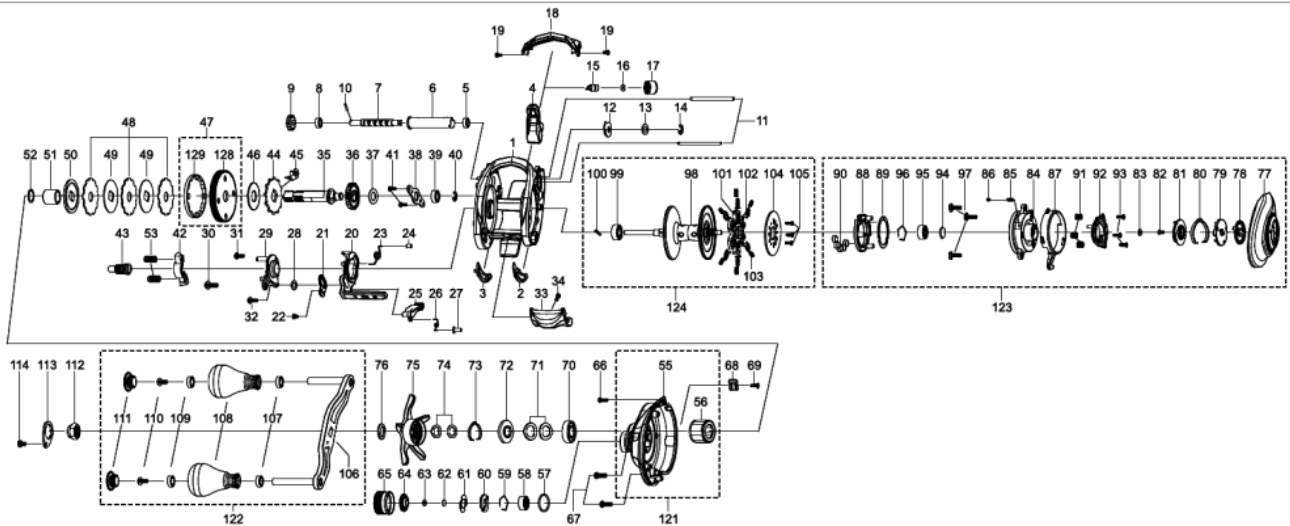

1501043 REVO

REVO BEAST 41 ROCKET-L

Please specify reel model number and number in reel foot when ordering parts.

Ambassadeur REVO BEAST 41 RCKT-L 29 00

パーツID	パーツ名	価格
1	1515923 FRAME	¥5,500
2	1490861 SLIDE WASHER RIGHT	¥200
3	1490862 SLIDE WASHER LEFT	¥200
4	1490863 LINE GUIDE	¥500
5	1132853 BALL BEARING	¥600
6	1490864 LEVEL WIND TUBE	¥300
7	1490865 WORM SHAFT	¥1,500
8	1132853 BALL BEARING	¥600
9	1125732 WORM SHAFT GEAR	¥100
10	1125733 WORM SHAFT PIN	¥50
11	1490866 LINE GUIDE SHAFT	¥300
12	1125734 WORM SHAFT PIN HOLDER	¥70
13	1490867 WASHER	¥200
14	1124201 RETAINER	¥50
15	1125806 PAWL	¥300
16	1116193 WASHER	¥50
17	1129323 LINE GUIDE NUT	¥70
18	1515924 FRONT COVER	¥500
19	1452764 SCREW	¥200
20	1490828 CLUTCH CAM	¥300
21	1490870 LINK PLATE	¥200
22	1415620 SCREW	¥200
23	1452810 CLUTCH SPRING	¥200
24	1380606 CLUTCH SPRING BUSHING	¥200
25	1289971 KICK LEVER	¥300
26	1127701 KICK LEVER SPRING	¥50
27	1415617 KICK LEVER SPRING BUSHING	¥200
28	1124224 WASHER	¥160
29	1490829 CAM PLATE	¥200
30	1380616 SCREW	¥200
31	1415622 SCREW	¥200
32	1196769 SCREW	¥50
33	1452767 THUMB BAR	¥300
34	1252078 SCREW	¥160
35	1490830 MAIN GEAR SHAFT	¥1,000
36	1251634 LEVEL WIND GEAR	¥160
37	1125747 WASHER	¥50
38	1281130 MAIN GEAR SHAFT PLATE	¥200
39	1281216 BALL BEARING	¥600
40	1124201 RETAINER	¥50
41	1372152 SCREW	¥200
42	1281235 YOKE	¥200
43	1515925 PINION	¥1,500
44	1452769 RATCHET	¥200
45	1144194 STOPPER	¥900
46	1490874 DRAG WASHER	¥300
47	1515926 MAIN GEAR	¥2,500
48	1452855 DRAG WASHER	¥500
49	1452856 DRAG WASHER	¥200
50	1452857 PRESSURE WASHER	¥200