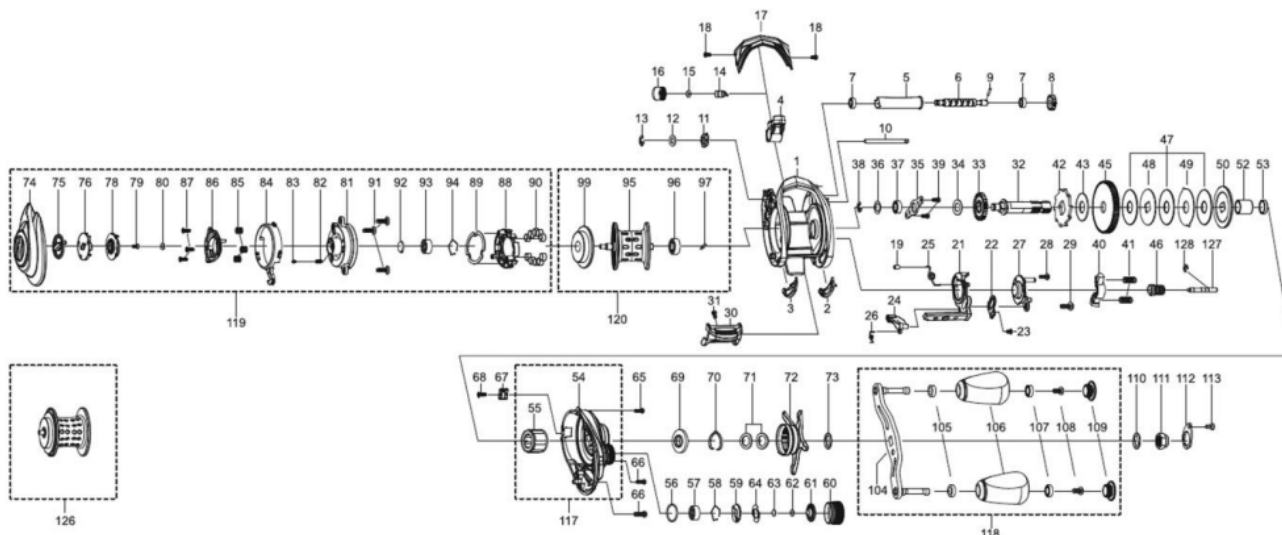

1501903 REVO

REVO EXD-W

Please specify reel model number and number in reel foot when ordering parts.

Ambassadeur REVO EXD-W 29 00

パーツID	パーツ名	価格	
1	1518261	FRAME	¥5,000
2	1490482	SLIDE WASHER RIGHT	¥200
3	1490483	SLIDE WASHER LEFT	¥200
4	1490484	LINE GUIDE	¥500
5	1137750	LEVEL WIND TUBE	¥300
6	1132903	WORM SHAFT	¥1,500
7	1132853	BALL BEARING	¥600
8	1125732	WORM SHAFT GEAR	¥100
9	1125733	WORM SHAFT PIN	¥50
10	1490485	LINE GUIDE SHAFT	¥300
11	1313359	WORM SHAFT PIN HOLDER	¥200
12	1185695	WORM SHAFT WASHER	¥160
13	1124201	RETAINER	¥50
14	1125806	PAWL	¥300
15	1116193	WASHER	¥50
16	1129323	LINE GUIDE NUT	¥70
17	1518262	FRONT COVER	¥500
18	1452764	SCREW	¥200
19	1415616	BUSHING	¥200
21	1490488	CLUTCH CAM	¥300
22	1415619	LINK PLATE	¥200
23	1415620	SCREW	¥200
24	1289969	KICK LEVER	¥300
25	1380524	CLUTCH SPRING	¥200
26	1490489	KICK LEVER SPRING	¥200
27	1415621	CLUTCH PLATE	¥200
28	1415622	SCREW	¥200
29	1380616	SCREW	¥200
30	1490490	THUMB BAR	¥300
31	1252078	SCREW	¥160
32	1490491	MAIN GEAR SHAFT	¥1,200
33	1251634	LEVEL WIND GEAR	¥160
34	1380530	WASHER	¥200
35	1415625	MAIN GRRR SHAFT PLATE	¥1,500
36	1490493	WASHER	¥200
37	1132857	BALL BEARING	¥600
38	1124201	RETAINER	¥50
39	1372152	SCREW	¥200
40	1125753	YOKE	¥100
41	1116237	YOKE SPRING	¥50
42	1125756	RATCHET	¥150
43	1281133	DRAG WASHER	¥250
45	1518263	MAIN GEAR	¥2,000
46	1518264	PINION	¥1,000
47	1125760	DRAG WASHER	¥200
48	1125761	D-WASHER	¥150
49	1125762	EAR WASHER	¥150
50	1125763	PRESURE WASHER	¥150
52	1257782	SLEEVE	¥200
53	1324387	WASHER	¥200

パーツID	パーツ名	価格	
54	1518265	GEAR SIDE PLATE	¥3,000
55	1275594	OWC	¥2,500
56	1185714	O-RING	¥50
57	1132859	BALL BEARING	¥600
58	1104790	RING	¥50
59	1125768	CLICK WASHER	¥100
60	1518266	BRAKE KNOB	¥1,500
61	1452777	CLICK WASHER	¥200
62	1125771	RUBBER WASHER	¥50
63	1125770	FRICTION WASHER	¥50
64	1125769	CLICK SPRING	¥150
65	1452779	SCREW	¥200
66	1257013	SCREW	¥160
67	1415630	LUBE PORT	¥200
68	1252078	SCREW	¥160
69	1125779	CLICK SPRING HOLDER	¥150
70	1125780	CLICK SPRING	¥70
71	1117208	SPRING WASHER	¥50
72	1518267	STAR WHEEL	¥2,500
73	1125783	WASHER	¥50
74	1518268	PALM SIDE PLATE	¥3,500
75	1415757	MAG DIAL	¥300
76	1415634	MAG DIAL PLATE	¥200
78	1415635	SLIDE CAM	¥300
79	1185710	RIGHT SIDE COVER CAP SCREW	¥50
80	1125771	RUBBER WASHER	¥50
81	1518279	BEARING HOUSING	¥1,500
82	1313372	CLICK PIN SPRING	¥200
83	1313371	CLICK PIN	¥200
84	1490504	CAM LOCK LEVER	¥300
85	1313476	SPRING	¥200
86	1415641	SLIDE CAM	¥300
87	1380655	SCREW	¥200
88	1490505	MAGNET HOLDER	¥500
89	1490506	MAGNET PLATE	¥500
90	1302674	MAGNET	¥400
91	1415533	SCREW	¥200
92	1125797	WASHER	¥50
93	1504568	BALL BEARING	¥1,500
94	1104790	RING	¥50
95	1518280	SPOOL	¥4,500
96	1504567	BALL BEARING	¥1,500
97	1192826	SPOOL SHAFT PIN	¥200
99	1490534	SPOOL PLATE	¥800
104	1415700	HANDLE	¥7,000
105	1144186	BALL BEARING	¥600
106	1372141	HANDLE KNOB	¥1,500
107	1144186	BALL BEARING	¥600
108	1281320	SCREW	¥160
109	1518281	HANDLE KNOB CAP	¥600