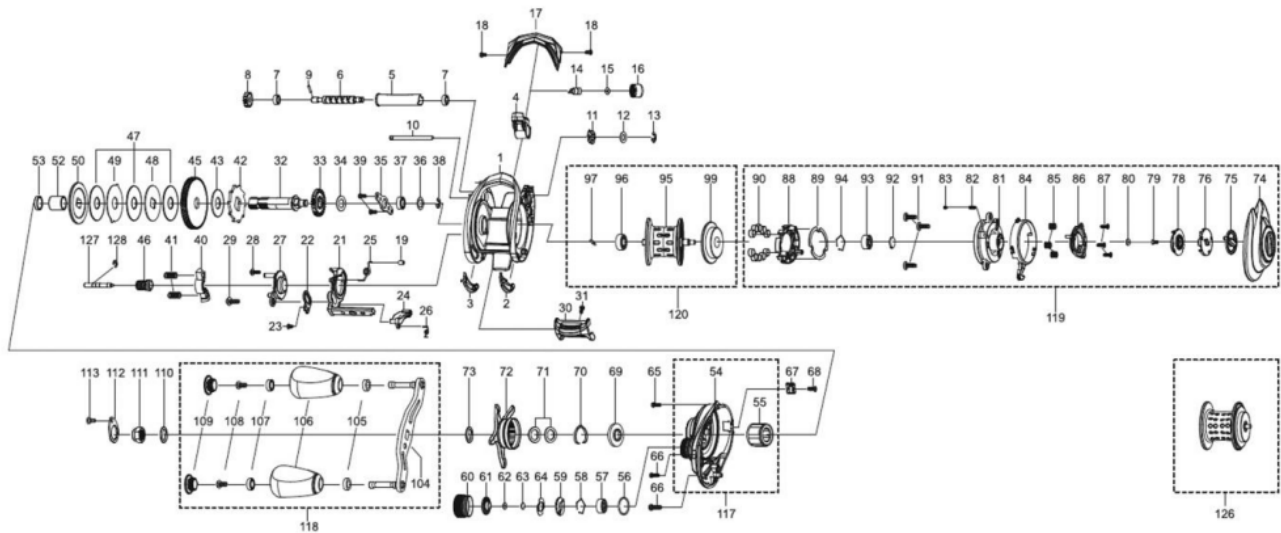

1501904 REVO

REVO EXD-W-L

Please specify reel model number and number in reel foot when ordering parts.

Ambassadeur REVO EXD-W-L 29 00

パーツID	パーツ名	価格	
1	1518287	FRAME	¥5,000
2	1490482	SLIDE WASHER RIGHT	¥200
3	1490483	SLIDE WASHER LEFT	¥200
4	1490484	LINE GUIDE	¥500
5	1137750	LEVEL WIND TUBE	¥300
6	1132903	WORM SHAFT	¥1,500
7	1132853	BALL BEARING	¥600
8	1125732	WORM SHAFT GEAR	¥100
9	1125733	WORM SHAFT PIN	¥50
10	1490485	LINE GUIDE SHAFT	¥300
11	1313359	WORM SHAFT PIN HOLDER	¥200
12	1185695	WORM SHAFT WASHER	¥160
13	1124201	RETAINER	¥50
14	1125806	PAWL	¥300
15	1116193	WASHER	¥50
16	1129323	LINE GUIDE NUT	¥70
17	1518288	FRONT COVER	¥500
18	1452764	SCREW	¥200
19	1415616	BUSHING	¥200
21	1490540	CLUTCH CAM	¥300
22	1415619	LINK PLATE	¥200
23	1415620	SCREW	¥200
24	1289971	KICK LEVER	¥300
25	1380547	CLUTCH SPRING	¥200
26	1490541	KICK LEVER SPRING	¥200
27	1415661	CLUTCH PLATE	¥200
28	1415622	SCREW	¥200
29	1380616	SCREW	¥200
30	1490490	THUMB BAR	¥300
31	1252078	SCREW	¥160
32	1490542	MAIN GEAR SHAFT	¥1,200
33	1251634	LEVEL WIND GEAR	¥160
34	1380530	WASHER	¥200
35	1415625	MAIN GRRR SHAFT PLATE	¥1,500
36	1490493	WASHER	¥200
37	1132857	BALL BEARING	¥600
38	1124201	RETAINER	¥50
39	1372152	SCREW	¥200
40	1127703	YOKE	¥100
41	1116237	YOKE SPRING	¥50
42	1189341	RATCHET	¥150
43	1281133	DRAG WASHER	¥250
45	1518289	MAIN GEAR	¥2,000
46	1518290	PINION	¥1,000
47	1125760	DRAG WASHER	¥200
48	1125761	D-WASHER	¥150
49	1125762	EAR WASHER	¥150
50	1125763	PRESURE WASHER	¥150
52	1257782	SLEEVE	¥200
53	1324387	WASHER	¥200