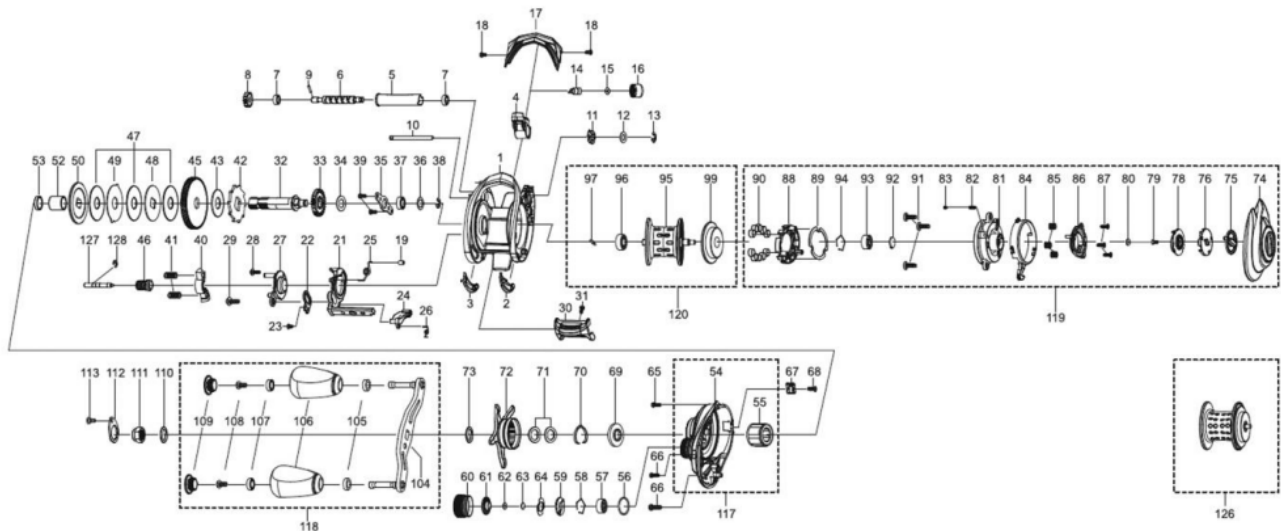

1501904 REVO

REVO EXD-W-L

Please specify reel model number and number in reel foot when ordering parts.

Ambassadeur REVO EXD-W-L 29 00

パーツID	パーツ名	価格	
1	1518287	FRAME	¥5,000
2	1490482	SLIDE WASHER RIGHT	¥200
3	1490483	SLIDE WASHER LEFT	¥200
4	1490484	LINE GUIDE	¥500
5	1137750	LEVEL WIND TUBE	¥300
6	1132903	WORM SHAFT	¥1,500
7	1132853	BALL BEARING	¥600
8	1125732	WORM SHAFT GEAR	¥100
9	1125733	WORM SHAFT PIN	¥50
10	1490485	LINE GUIDE SHAFT	¥300
11	1313359	WORM SHAFT PIN HOLDER	¥200
12	1185695	WORM SHAFT WASHER	¥160
13	1124201	RETAINER	¥50
14	1125806	PAWL	¥300
15	1116193	WASHER	¥50
16	1129323	LINE GUIDE NUT	¥70
17	1518288	FRONT COVER	¥500
18	1452764	SCREW	¥200
19	1415616	BUSHING	¥200
21	1490540	CLUTCH CAM	¥300
22	1415619	LINK PLATE	¥200
23	1415620	SCREW	¥200
24	1289971	KICK LEVER	¥300
25	1380547	CLUTCH SPRING	¥200
26	1490541	KICK LEVER SPRING	¥200
27	1415661	CLUTCH PLATE	¥200
28	1415622	SCREW	¥200
29	1380616	SCREW	¥200
30	1490490	THUMB BAR	¥300
31	1252078	SCREW	¥160
32	1490542	MAIN GEAR SHAFT	¥1,200
33	1251634	LEVEL WIND GEAR	¥160
34	1380530	WASHER	¥200
35	1415625	MAIN GRRR SHAFT PLATE	¥1,500
36	1490493	WASHER	¥200
37	1132857	BALL BEARING	¥600
38	1124201	RETAINER	¥50
39	1372152	SCREW	¥200
40	1127703	YOKE	¥100
41	1116237	YOKE SPRING	¥50
42	1189341	RATCHET	¥150
43	1281133	DRAG WASHER	¥250
45	1518289	MAIN GEAR	¥2,000
46	1518290	PINION	¥1,000
47	1125760	DRAG WASHER	¥200
48	1125761	D-WASHER	¥150
49	1125762	EAR WASHER	¥150
50	1125763	PRESURE WASHER	¥150
52	1257782	SLEEVE	¥200
53	1324387	WASHER	¥200