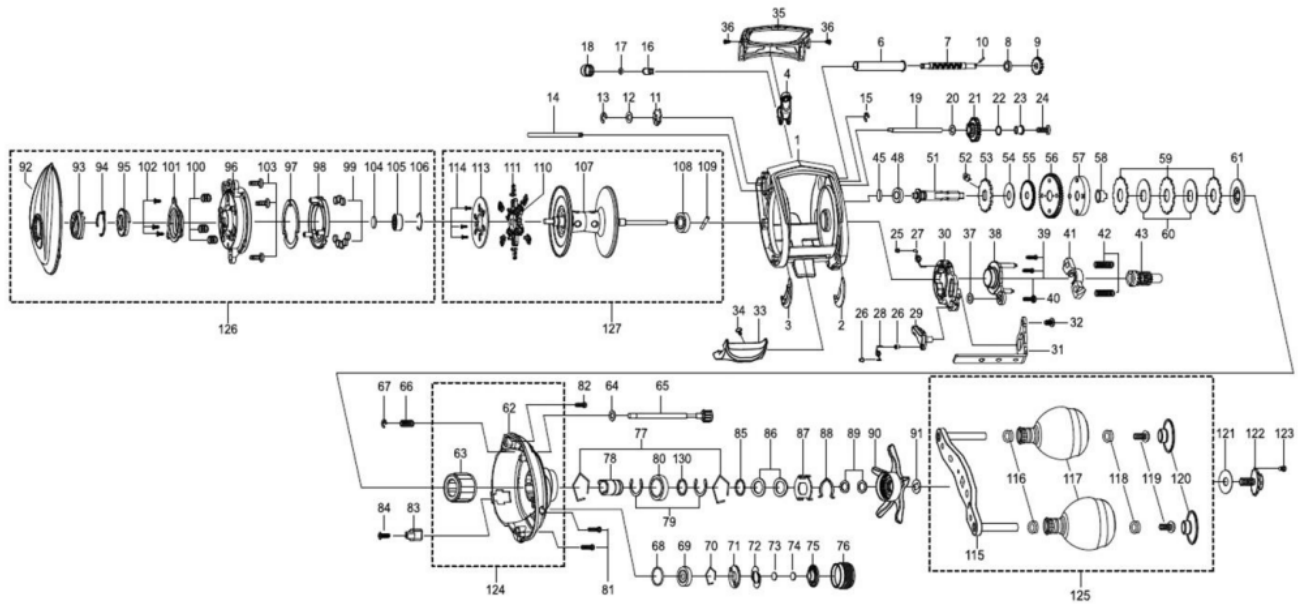

1501905 REVO

REVO TORO 60 ROCKET

Please specify reel model number and number in reel foot when ordering parts.

Ambassadeur **REVO T3 RCKT 60 29 00**

パーツID	パーツ名	価格
1	1515981 FRAME	¥6,500
2	1380594 SLIDE WASHER	¥200
3	1380595 SLIDE WASHER	¥200
4	1515955 LINE GUIDE	¥500
6	1380597 LEVEL WIND TUBE	¥300
7	1380598 WORM SHAFT	¥2,500
8	1313502 WORM SHAFT BUSHING	¥200
9	1125732 WORM SHAFT GEAR	¥100
10	1125733 WORM SHAFT PIN	¥50
11	1380599 WORM SHAFT PIN HOLDER	¥200
12	1185695 WORM SHAFT WASHER	¥160
13	1124201 RETAINER	¥50
14	1380600 LINE GUIDE SHAFT	¥300
15	1116226 RETAINER	¥50
16	1515956 PAWL	¥300
17	1380601 WASHER	¥200
18	1129323 LINE GUIDE NUT	¥70
19	1380602 LEVEL WIND GEAR SHAFT	¥300
20	1124178 WASHER	¥50
21	1380603 LEVEL WIND GEAR	¥400
22	1144184 WASHER	¥160
23	1380604 LEVEL WIND GEAR BUSHING	¥200
24	1380605 SCREW	¥200
25	1380606 CLUTCH SPRING BUSHING	¥200
26	1116230 SCREW	¥50
27	1380607 CLUTCH SPRING	¥200
28	1125742 CLUTCH SPRING	¥50
29	1380608 KICK LEVER	¥250
30	1380609 LIFT CURVE	¥400
31	1380610 CLUTCH LINK	¥500
32	1125822 SCREW	¥50
33	1380611 THUMB BAR	¥500
34	1380612 THUMB BAR SCREW	¥200
35	1380697 FRONT COVER	¥500
36	1125738 SCREW	¥50
37	1380614 WASHER	¥200
38	1380615 CLUTCH PLATE	¥300
39	1187621 SCREW	¥200
40	1380616 SCREW	¥200
41	1380617 YOKE	¥300
42	1380618 SPRING	¥200
43	1515982 PINION	¥1,200
45	1125797 WASHER	¥50
48	1281216 BALL BEARING	¥600
51	1380621 MAIN GEAR SHAFT	¥1,200
52	1380622 STOPPER	¥500
53	1380623 RATCHET	¥400
54	1380624 DRAG WASHER	¥250
55	1380625 WORM SHAFT DRIVE GEAR	¥300
56	1400399 MAIN GEAR	¥1,800