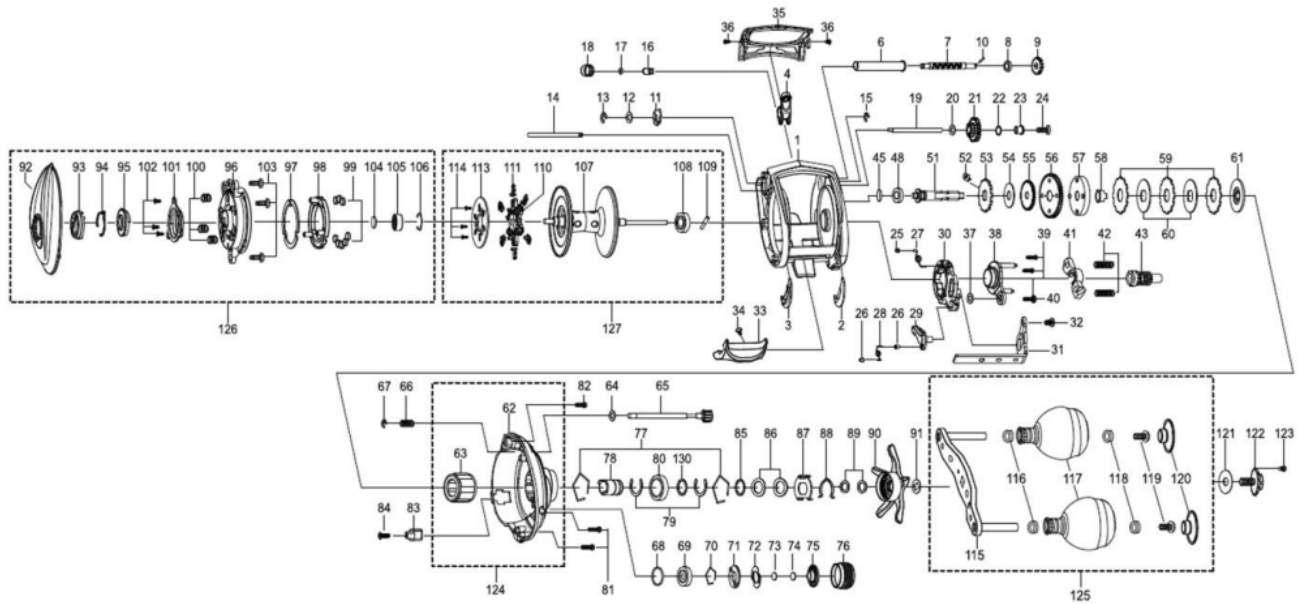

**1501905 REVO**

**REVO TORO 60 ROCKET**

Please specify reel model number and number in reel foot when ordering parts.

*Ambassadeur* **REVO T3 RCKT 60 29 00**

パーツID	パーツ名	価格	
1	1515981	FRAME	¥6,500
2	1380594	SLIDE WASHER	¥200
3	1380595	SLIDE WASHER	¥200
4	1515955	LINE GUIDE	¥500
6	1380597	LEVEL WIND TUBE	¥300
7	1380598	WORM SHAFT	¥2,500
8	1313502	WORM SHAFT BUSHING	¥200
9	1125732	WORM SHAFT GEAR	¥100
10	1125733	WORM SHAFT PIN	¥50
11	1380599	WORM SHAFT PIN HOLDER	¥200
12	1185695	WORM SHAFT WASHER	¥160
13	1124201	RETAINER	¥50
14	1380600	LINE GUIDE SHAFT	¥300
15	1116226	RETAINER	¥50
16	1515956	PAWL	¥300
17	1380601	WASHER	¥200
18	1129323	LINE GUIDE NUT	¥70
19	1380602	LEVEL WIND GEAR SHAFT	¥300
20	1124178	WASHER	¥50
21	1380603	LEVEL WIND GEAR	¥400
22	1144184	WASHER	¥160
23	1380604	LEVEL WIND GEAR BUSHING	¥200
24	1380605	SCREW	¥200
25	1380606	CLUTCH SPRING BUSHING	¥200
26	1116230	SCREW	¥50
27	1380607	CLUTCH SPRING	¥200
28	1125742	CLUTCH SPRING	¥50
29	1380608	KICK LEVER	¥250
30	1380609	LIFT CURVE	¥400
31	1380610	CLUTCH LINK	¥500
32	1125822	SCREW	¥50
33	1380611	THUMB BAR	¥500
34	1380612	THUMB BAR SCREW	¥200
35	1380697	FRONT COVER	¥500
36	1125738	SCREW	¥50
37	1380614	WASHER	¥200
38	1380615	CLUTCH PLATE	¥300
39	1187621	SCREW	¥200
40	1380616	SCREW	¥200
41	1380617	YOKE	¥300
42	1380618	SPRING	¥200
43	1515982	PINION	¥1,200
45	1125797	WASHER	¥50
48	1281216	BALL BEARING	¥600
51	1380621	MAIN GEAR SHAFT	¥1,200
52	1380622	STOPPER	¥500
53	1380623	RATCHET	¥400
54	1380624	DRAG WASHER	¥250
55	1380625	WORM SHAFT DRIVE GEAR	¥300
56	1400399	MAIN GEAR	¥1,800