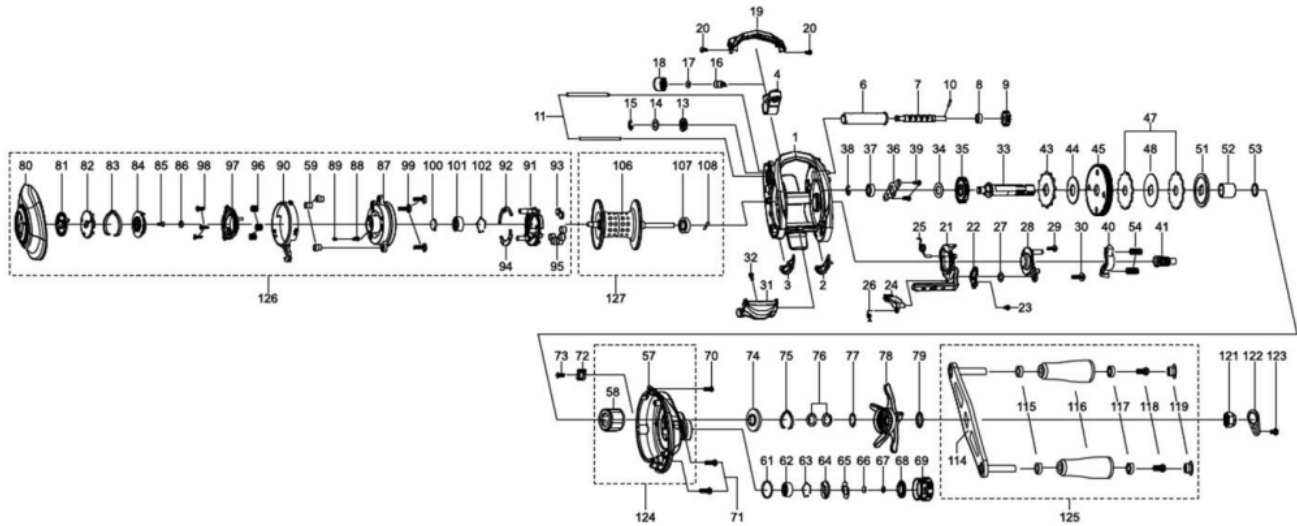

1501977 REVO

REVO BLACK10

Please specify reel model number and number in reel foot when ordering parts.

Ambassadeur REVO BLACK10 29 00

パーツID	パーツ名	価格	
1	1499313	FRAME	¥5,000
2	1415607	SLIDE WASHER	¥200
3	1415608	SLIDE WASHER	¥200
4	1452852	LINE GUIDE	¥500
6	1280905	LEVEL WIND TUBE	¥300
7	1280906	WORM SHAFT	¥1,500
8	1125729	BALLBEARING	¥600
9	1125732	WORM SHAFT GEAR	¥100
10	1125733	WORM SHAFT PIN	¥50
11	1452762	LINE GUIDE SHAFT	¥300
13	1313359	WORM SHAFT PIN HOLDER	¥200
14	1185695	WORM SHAFT WASHER	¥160
15	1124201	RETAINER	¥50
16	1125806	PAWL	¥300
17	1116193	WASHER	¥50
18	1129323	LINE GUIDE NUT	¥70
19	1452923	FRONT COVER	¥500
20	1452764	SCREW	¥200
21	1452765	CLUTCH CAM	¥300
22	1415619	LINK PLATE	¥200
23	1415620	SCREW	¥200
24	1289969	KICK LEVER	¥300
25	1452766	CLUTCH SPRING	¥200
26	1125745	KICK LEVER SPRING	¥50
27	1185695	WORM SHAFT WASHER	¥160
28	1415621	CLUTCH PLATE	¥200
29	1415622	SCREW	¥200
30	1380616	SCREW	¥200
31	1452767	THUMB BAR	¥300
32	1252078	SCREW	¥160
33	1499314	MAIN GEAR SHAFT	¥1,200
34	1125747	WASHER	¥50
35	1251634	LEVEL WIND GEAR	¥160
36	1281130	MAIN GEAR SHAFT PLATE	¥200
37	1187625	SPOOL BALL BEARING	¥800
38	1124201	RETAINER	¥50
39	1372152	SCREW	¥200
40	1486229	YOKE	¥200
41	1486230	PINION	¥1,500
43	1452769	RATCHET	¥200
44	1452770	DRAG WASHER	¥100
45	1486231	MAIN GEAR	¥2,500
47	1452855	DRAG WASHER	¥500
48	1452856	DRAG WASHER	¥200
51	1452857	PRESSURE WASHER	¥200
52	1257782	SLEEVE	¥200
53	1452773	WASHER	¥200
54	1116237	YOKE SPRING	¥50
57	1514634	GEAR SIDE PLATE	¥4,500
58	1275594	OWC	¥2,500