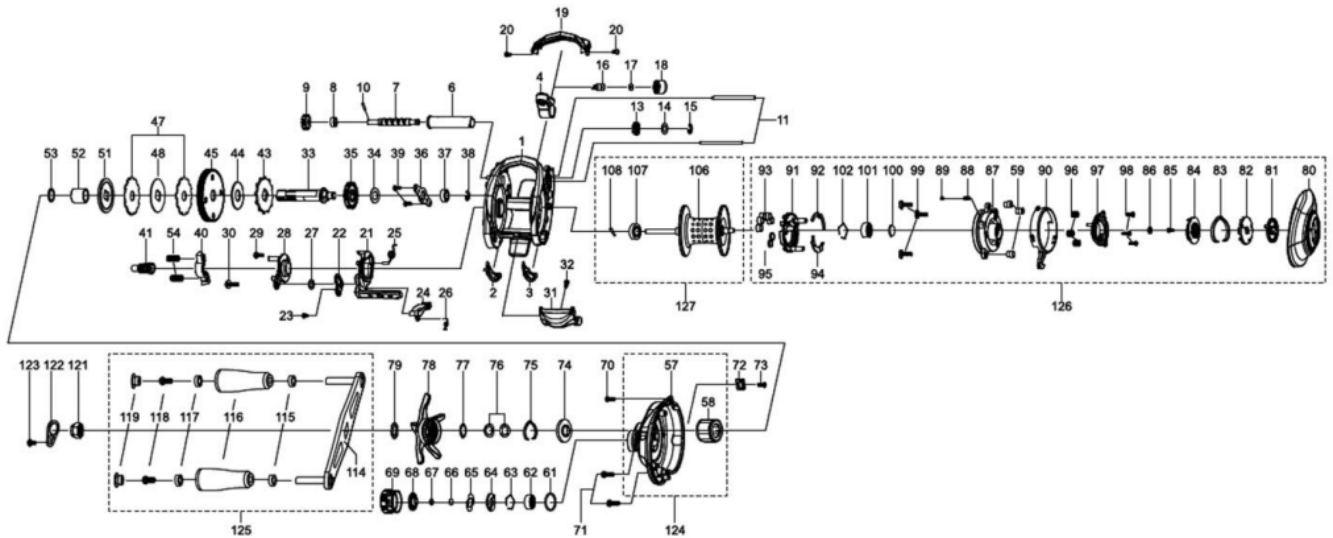

1501978 REVO

REVO BLACK10-L

Please specify reel model number and number in reel foot when ordering parts.

Ambassadeur REVO BLACK10-L 29 00

パーツID	パーツ名	価格	
1	1499323	FRAME	¥5,000
2	1415607	SLIDE WASHER	¥200
3	1415608	SLIDE WASHER	¥200
4	1452852	LINE GUIDE	¥500
6	1280905	LEVEL WIND TUBE	¥300
7	1280906	WORM SHAFT	¥1,500
8	1125729	BALLBEARING	¥600
9	1125732	WORM SHAFT GEAR	¥100
10	1125733	WORM SHAFT PIN	¥50
11	1452762	LINE GUIDE SHAFT	¥300
13	1313359	WORM SHAFT PIN HOLDER	¥200
14	1185695	WORM SHAFT WASHER	¥160
15	1124201	RETAINER	¥50
16	1125806	PAWL	¥300
17	1116193	WASHER	¥50
18	1129323	LINE GUIDE NUT	¥70
19	1452944	FRONT COVER	¥500
20	1452764	SCREW	¥200
21	1452809	CLUTCH CAM	¥300
22	1415619	LINK PLATE	¥200
23	1415620	SCREW	¥200
24	1289971	KICK LEVER	¥300
25	1452810	CLUTCH SPRING	¥200
26	1127701	KICK LEVER SPRING	¥50
27	1185695	WORM SHAFT WASHER	¥160
28	1415661	CLUTCH PLATE	¥200
29	1415622	SCREW	¥200
30	1380616	SCREW	¥200
31	1452767	THUMB BAR	¥300
32	1252078	SCREW	¥160
33	1499324	MAIN GEAR SHAFT	¥1,200
34	1125747	WASHER	¥50
35	1251634	LEVEL WIND GEAR	¥160
36	1281130	MAIN GEAR SHAFT PLATE	¥200
37	1187625	SPOOL BALL BEARING	¥800
38	1124201	RETAINER	¥50
39	1372152	SCREW	¥200
40	1486242	YOKE	¥200
41	1486243	PINION	¥1,500
43	1452769	RATCHET	¥200
44	1452770	DRAG WASHER	¥100
45	1486244	MAIN GEAR	¥2,500
47	1452855	DRAG WASHER	¥500
48	1452856	DRAG WASHER	¥200
51	1452857	PRESSURE WASHER	¥200
52	1257782	SLEEVE	¥200
53	1452773	WASHER	¥200
54	1116237	YOKE SPRING	¥50
57	1514661	GEAR SIDE PLATE	¥4,500
58	1275594	OWC	¥2,500