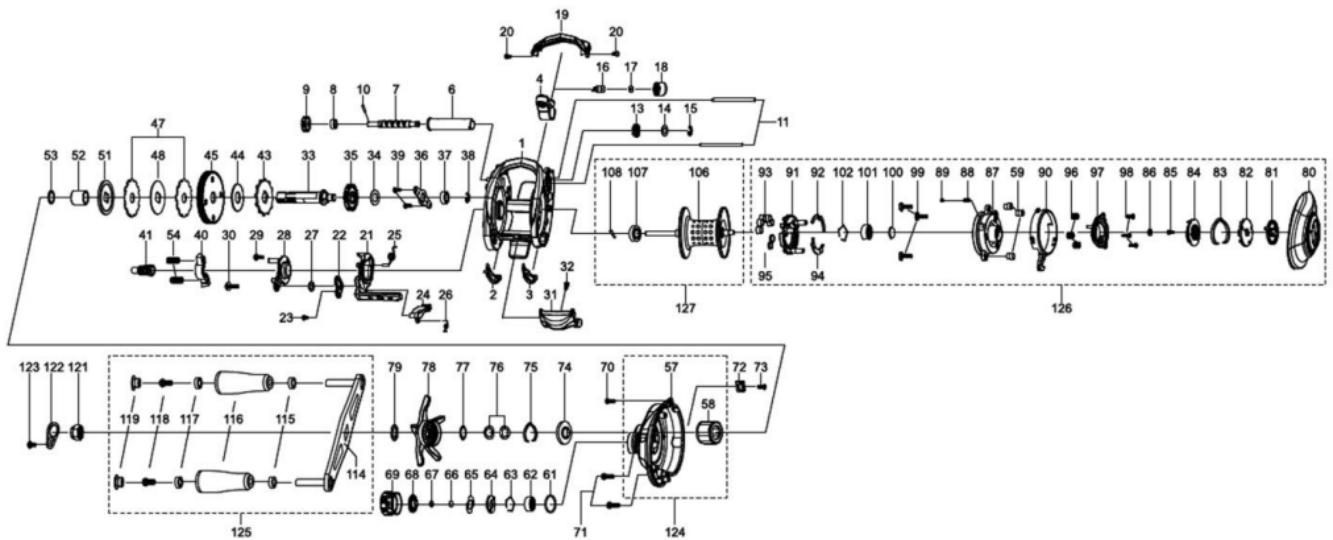

1501978 REVO

REVO BLACK10-L

Please specify reel model number and number in reel foot when ordering parts.

Ambassadeur REVO BLACK10-L 29 00

パーツID	パーツ名	価格	
1	1499323	FRAME	¥5,000
2	1415607	SLIDE WASHER	¥200
3	1415608	SLIDE WASHER	¥200
4	1452852	LINE GUIDE	¥500
6	1280905	LEVEL WIND TUBE	¥300
7	1280906	WORM SHAFT	¥1,500
8	1125729	BALLBEARING	¥600
9	1125732	WORM SHAFT GEAR	¥100
10	1125733	WORM SHAFT PIN	¥50
11	1452762	LINE GUIDE SHAFT	¥300
13	1313359	WORM SHAFT PIN HOLDER	¥200
14	1185695	WORM SHAFT WASHER	¥160
15	1124201	RETAINER	¥50
16	1125806	PAWL	¥300
17	1116193	WASHER	¥50
18	1129323	LINE GUIDE NUT	¥70
19	1452944	FRONT COVER	¥500
20	1452764	SCREW	¥200
21	1452809	CLUTCH CAM	¥300
22	1415619	LINK PLATE	¥200
23	1415620	SCREW	¥200
24	1289971	KICK LEVER	¥300
25	1452810	CLUTCH SPRING	¥200
26	1127701	KICK LEVER SPRING	¥50
27	1185695	WORM SHAFT WASHER	¥160
28	1415661	CLUTCH PLATE	¥200
29	1415622	SCREW	¥200
30	1380616	SCREW	¥200
31	1452767	THUMB BAR	¥300
32	1252078	SCREW	¥160
33	1499324	MAIN GEAR SHAFT	¥1,200
34	1125747	WASHER	¥50
35	1251634	LEVEL WIND GEAR	¥160
36	1281130	MAIN GEAR SHAFT PLATE	¥200
37	1187625	SPOOL BALL BEARING	¥800
38	1124201	RETAINER	¥50
39	1372152	SCREW	¥200
40	1486242	YOKE	¥200
41	1486243	PINION	¥1,500
43	1452769	RATCHET	¥200
44	1452770	DRAG WASHER	¥300
45	1486244	MAIN GEAR	¥2,500
47	1452855	DRAG WASHER	¥500
48	1452856	DRAG WASHER	¥200
51	1452857	PRESSURE WASHER	¥200
52	1257782	SLEEVE	¥200
53	1452773	WASHER	¥200
54	1116237	YOKE SPRING	¥50
57	1514661	GEAR SIDE PLATE	¥4,500
58	1275594	OWC	¥2,500