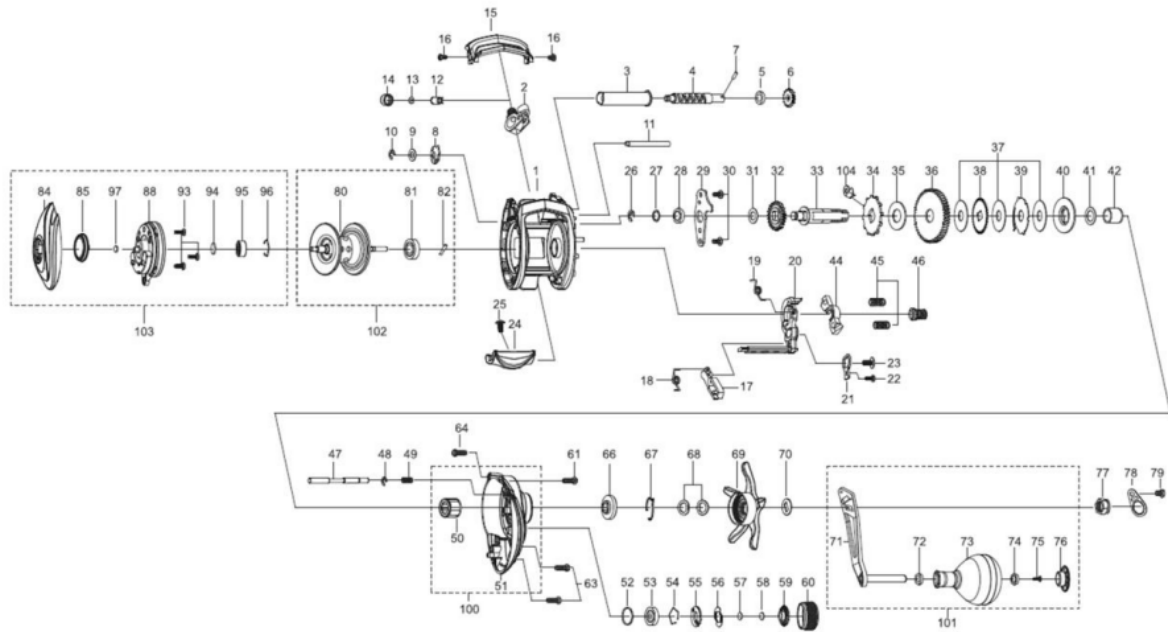

1501981 KUROFUNE

KUROFUNE PH パワーハンドル

Please specify reel model number and number in reel foot when ordering parts.

Ambassadeur KUROFUNE PH 29 00

パーツID	パーツ名	価格	
1	1517033	FRAME	¥5,000
2	1281152	LINE GUIDE	¥500
3	1280905	LEVEL WIND TUBE	¥300
4	1281170	WORM SHAFT	¥1,500
5	1313502	WORM SHAFT BUSHING	¥200
6	1125732	WORM SHAFT GEAR	¥100
7	1125733	WORM SHAFT PIN	¥50
8	1313359	WORM SHAFT PIN HOLDER	¥200
9	1185695	WORM SHAFT WASHER	¥160
10	1124201	RETAINER	¥50
11	1280907	LINE GUIDE SHAFT	¥300
12	1125806	PAWL	¥300
13	1125736	WASHER	¥50
14	1129323	LINE GUIDE NUT	¥70
15	1513340	FRONT COVER	¥500
16	1185912	FRONT COVER SCREW	¥160
17	1289969	KICK LEVER	¥300
18	1125745	KICK LEVER SPRING	¥50
19	1380524	CLUTCH SPRING	¥200
20	1380525	LIFT CURVE	¥300
21	1380526	LIFT CURVE PLATE	¥300
22	1116183	SCREW	¥50
23	1252059	SCREW	¥160
24	1380575	THUMB BAR	¥300
25	1252077	SCREW	¥160
26	1124201	RETAINER	¥50
27	1380528	WASHER	¥200
28	1116186	BALL BEARING	¥600
29	1380529	MAIN GEAR SHAFT PLATE	¥300
30	1144221	SCREW	¥160
31	1380530	WASHER	¥200
32	1251634	LEVEL WIND GEAR	¥160
33	1415560	MAIN GEAR SHAFT	¥1,000
34	1144195	RATCHET	¥150
35	1281133	DRAG WASHER	¥250
36	1453867	MAIN GEAR	¥2,500
37	1281218	DRAG WASHER	¥200
38	1281219	DRAG WASHER	¥200
39	1281220	EAR WASHER	¥200
40	1308885	PRESSURE WASHER (K)	¥400
42	1257782	SLEEVE	¥200
44	1125753	YOKE	¥100
45	1116237	YOKE SPRING	¥50
46	1125808	PINION(6.4:1)	¥1,000
47	1513341	LOCK PIN	¥200
48	1116226	RETAINER	¥50
49	1313476	SPRING	¥200
50	1306819	ONE WAY CLUTCH	¥1,000
51	1517034	GEAR SIDE PLATE	¥3,000
52	1185714	O-RING	¥50