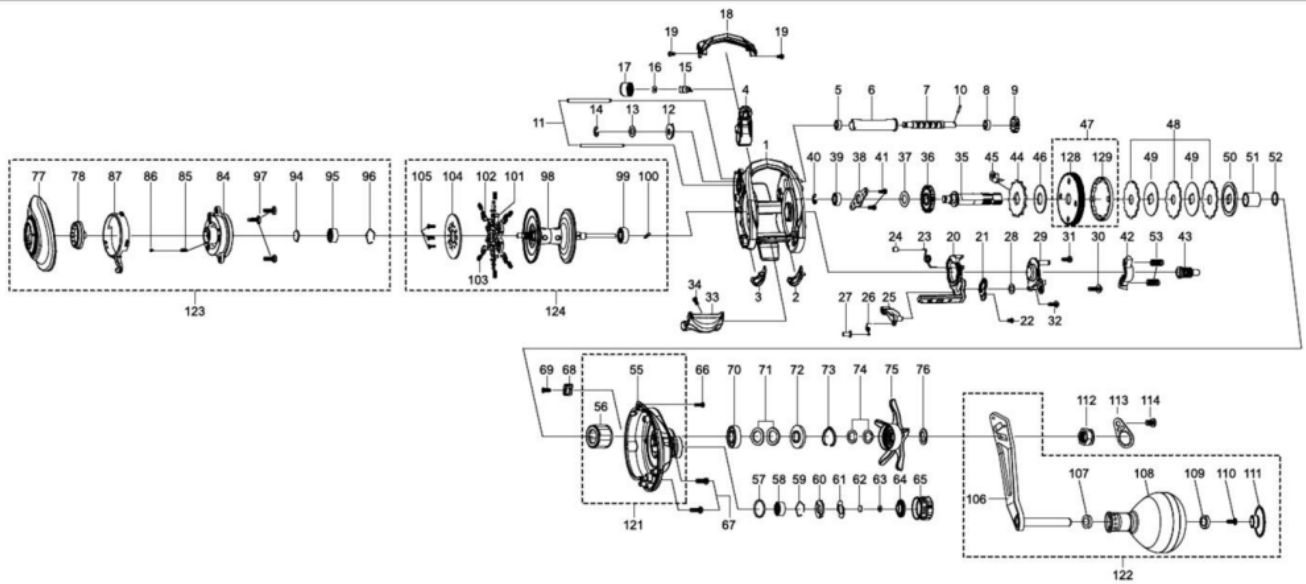

1502369 SALTY STAGE

SALTY STAGE JIGGING

Please specify reel model number and number in reel foot when ordering parts.

Ambassadeur SALTY STAGE JIGGING 29 00

パーツID	パーツ名	価格	
1	1518306	FRAME	¥5,500
2	1490861	SLIDE WASHER RIGHT	¥200
3	1490862	SLIDE WASHER LEFT	¥200
4	1490863	LINE GUIDE	¥500
5	1132853	BALL BEARING	¥600
6	1490864	LEVEL WIND TUBE	¥300
7	1490865	WORM SHAFT	¥1,500
8	1132853	BALL BEARING	¥600
9	1125732	WORM SHAFT GEAR	¥100
10	1125733	WORM SHAFT PIN	¥50
11	1490866	LINE GUIDE SHAFT	¥300
12	1125734	WORM SHAFT PIN HOLDER	¥70
13	1490867	WASHER	¥200
14	1124201	RETAINER	¥50
15	1125806	PAWL	¥300
16	1116193	WASHER	¥50
17	1129323	LINE GUIDE NUT	¥70
18	1518307	FRONT COVER	¥500
19	1452764	SCREW	¥200
20	1490869	CLUTCH CAM	¥300
21	1490870	LINK PLATE	¥200
22	1415620	SCREW	¥200
23	1452766	CLUTCH SPRING	¥200
24	1380606	CLUTCH SPRING BUSHING	¥200
25	1289969	KICK LEVER	¥300
26	1125745	KICK LEVER SPRING	¥50
27	1415617	KICK LEVER SPRING BUSHING	¥200
28	1124224	WASHER	¥160
29	1490871	CAM PLATE	¥200
30	1380616	SCREW	¥200
31	1415622	SCREW	¥200
32	1196769	SCREW	¥50
33	1452767	THUMB BAR	¥300
34	1252078	SCREW	¥160
35	1490872	MAIN GEAR SHAFT	¥1,000
36	1251634	LEVEL WIND GEAR	¥160
37	1125747	WASHER	¥50
38	1281130	MAIN GEAR SHAFT PLATE	¥200
39	1281216	BALL BEARING	¥600
40	1124201	RETAINER	¥50
41	1372152	SCREW	¥200
42	1281131	YOKE	¥200
43	1498736	PINION	¥1,500
44	1452769	RATCHET	¥200
45	1144194	STOPPER	¥900
46	1490874	DRAG WASHER	¥300
47	1452871	MAIN GEAR	¥2,500
48	1452855	DRAG WASHER	¥500
49	1452856	DRAG WASHER	¥200
50	1452857	PRESSURE WASHER	¥200

パーツID	パーツ名	価格	
51	1415627	IAR SLEEVE	¥300
52	1372155	WASHER	¥200
53	1116237	YOKE SPRING	¥50
55	1518308	GEAR SIDE PLATE	¥4,500
56	1275594	OWC	¥2,500
57	1490799	O-RING	¥300
58	1504566	BALL BEARING	¥2,500
59	1497606	RING	¥300
60	1452777	CLICK WASHER	¥200
61	1125769	CLICK SPRING	¥150
62	1452776	FRICTION WASHER	¥100
63	1125771	RUBBER WASHER	¥50
64	1125772	CLICK WASHER	¥100
65	1518309	BRAKE KNOB	¥1,500
66	1452779	SCREW	¥200
67	1452780	SCREW	¥200
68	1481959	LUBE PORT	¥200
69	1252078	SCREW	¥160
70	1490801	BALL BEARING	¥1,000
71	1144209	SPRING WASHER	¥160
72	1185796	CLICK PLATE	¥150
73	1125780	CLICK SPRING	¥70
74	1117208	SPRING WASHER	¥50
75	1490824	STAR WHEEL	¥2,500
76	1144211	HANDLE WASHER	¥50
77	1518310	PALM SIDE PLATE	¥3,000
78	1518311	DIAL CAP	¥500
84	1490804	BEARING HOUSING	¥1,500
85	1313372	CLICK PIN SPRING	¥200
86	1313371	CLICK PIN	¥200
87	1490805	CAM LOCK LEVER	¥300
94	1125797	WASHER	¥50
95	1128194	BALL BEARING	¥800
96	1104790	RING	¥50
97	1490809	SCREW	¥200
98	1518312	SPOOL	¥5,500
99	1504567	BALL BEARING	¥1,500
100	1490811	SPOOL SHAFT PIN	¥200
101	1490812	BRAKE WEIGHT HOLDER	¥300
102	1380660	BRAKE WEIGHT	¥200
103	1187892	BRAKE SHOE SPRING	¥50
104	1490813	MAGNET PLATE	¥300
105	1185710	RIGHT SIDE COVER CAP SCREW	¥50
106	1208086	HANDLE ARM	¥1,000
107	1208088	BUSHING FOR BALL BEARING	¥200
108	1518313	HANDLE KNOB	¥1,500
109	1208088	BUSHING FOR BALL BEARING	¥200
110	1208090	SCREW	¥50
111	1518314	HANDLE KNOB CAP	¥800
112	1203392	HANDLE NUT	¥200