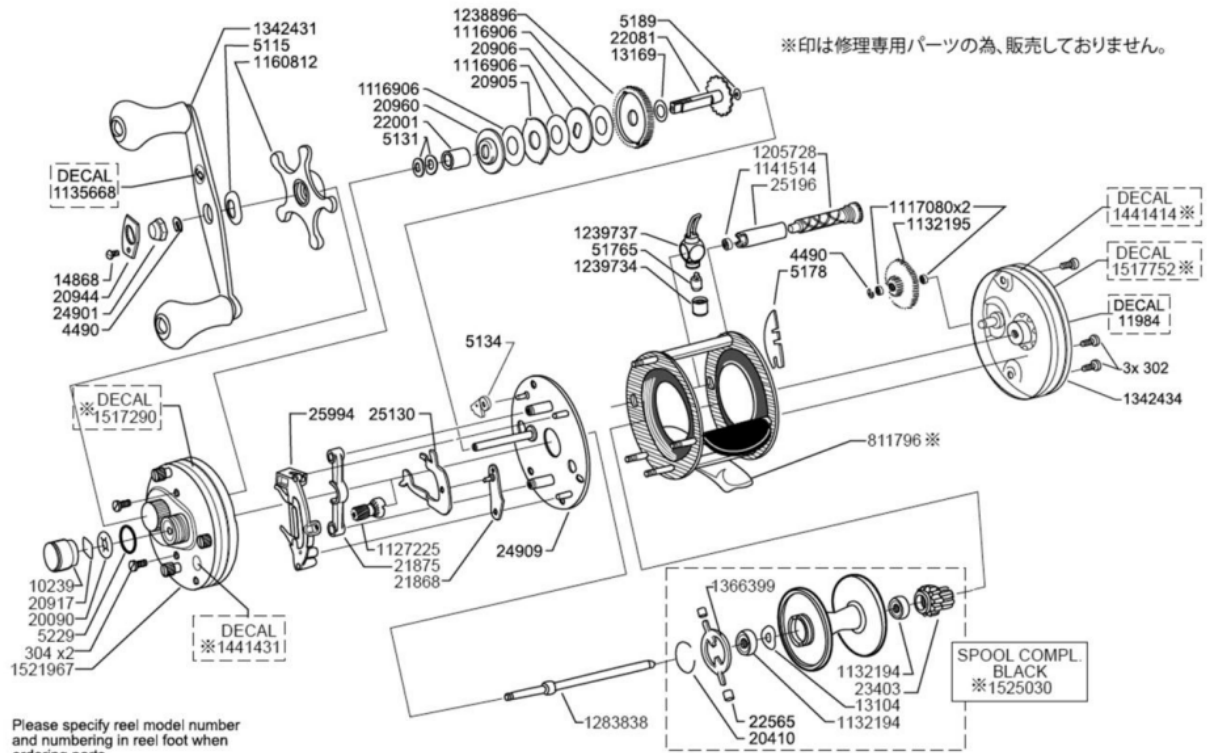

1521904 6600

AMB.6601CA FACTORY TUNED BLACK

Please specify reel model number and numbering in reel foot when ordering parts.

Vid beställning av reservdelar bör

Ambassadeur 6601CA FT 29 00

| パーツID | パーツ名 | 価格 |
|---------|--|--------|
| 302 | SCREW | ¥200 |
| 304 | SCREW | ¥200 |
| 4490 | RETAINER | ¥200 |
| 5115 | WASHER | ¥200 |
| 5131 | SPRING WASHER | ¥200 |
| 5134 | ANTI REVERSE PAWL | ¥900 |
| 5178 | LOCK PLATE | ¥200 |
| 5189 | DRIVE SHAFT W | ¥200 |
| 5229 | O-RING | ¥200 |
| 10239 | SPOOL CAP | ¥1,200 |
| 11984 | 修理専用 LABEL 'HIGH SPEED'; | ¥200 |
| 13104 | ADJUSTMENT WASHER | ¥200 |
| 13169 | BRAKEWASHER | ¥200 |
| 14868 | SCREW | ¥200 |
| 20090 | LOCK SPRING | ¥200 |
| 20410 | RETAINER | ¥200 |
| 20905 | DRAG WASHER | ¥200 |
| 20906 | DRAG WASHER | ¥200 |
| 20917 | BASE WASHER | ¥200 |
| 20944 | NUT COVER | ¥600 |
| 20960 | WASHER | ¥600 |
| 21868 | LINK ARM | ¥1,100 |
| 21875 | PINION YOKE | ¥500 |
| 22001 | HANDLE BUSHING | ¥1,200 |
| 22081 | MAINGEAR BUSHING LH | ¥2,900 |
| 22565 | BRAKE WEIGHT | ¥100 |
| 23403 | CLICK AND COGWHEEL POM | ¥200 |
| 24901 | HANDLE NUT | ¥500 |
| 24909 | BRAKE PLATE | ¥4,800 |
| 25130 | CLUTCH ARM LEFT | ¥1,000 |
| 25196 | LEVEL WIND TUBE | ¥2,100 |
| 25994 | POSITION HOLDER LEFT | ¥1,100 |
| 51765 | PILOT GUIDE | ¥600 |
| 811796 | 修理専用 FRAME COMPLETE | ¥7,000 |
| 1116906 | CARBON DRAG WASHER | ¥200 |
| 1117080 | BALL BEARING | ¥3,000 |
| 1127225 | PINION | ¥3,000 |
| 1132194 | HYBRID BALL BEARING | ¥1,800 |
| 1132195 | COG WEEL | ¥600 |
| 1135668 | 修理専用 LABEL (g AS IN GARCIA | ¥200 |
| 1141514 | BALLBEARING | ¥1,200 |
| 1160812 | STAR WHEEL | ¥1,800 |
| 1205728 | LEVEL WIND COMPLETE | ¥4,500 |
| 1238896 | MAIN GEAR | ¥2,500 |
| 1239734 | LINE CARRIAGE NUT | ¥600 |
| 1239737 | LINE CARRIAGE | ¥1,800 |
| 1283838 | SPOOL SHAFT COMPLETE SPECIAL 6000 SIZE | ¥3,500 |
| 1342431 | HANDLE | ¥4,000 |
| 1342434 | RIGHT SIDEPLATE | ¥4,200 |
| 1366399 | CLUTCH WASHER | ¥600 |